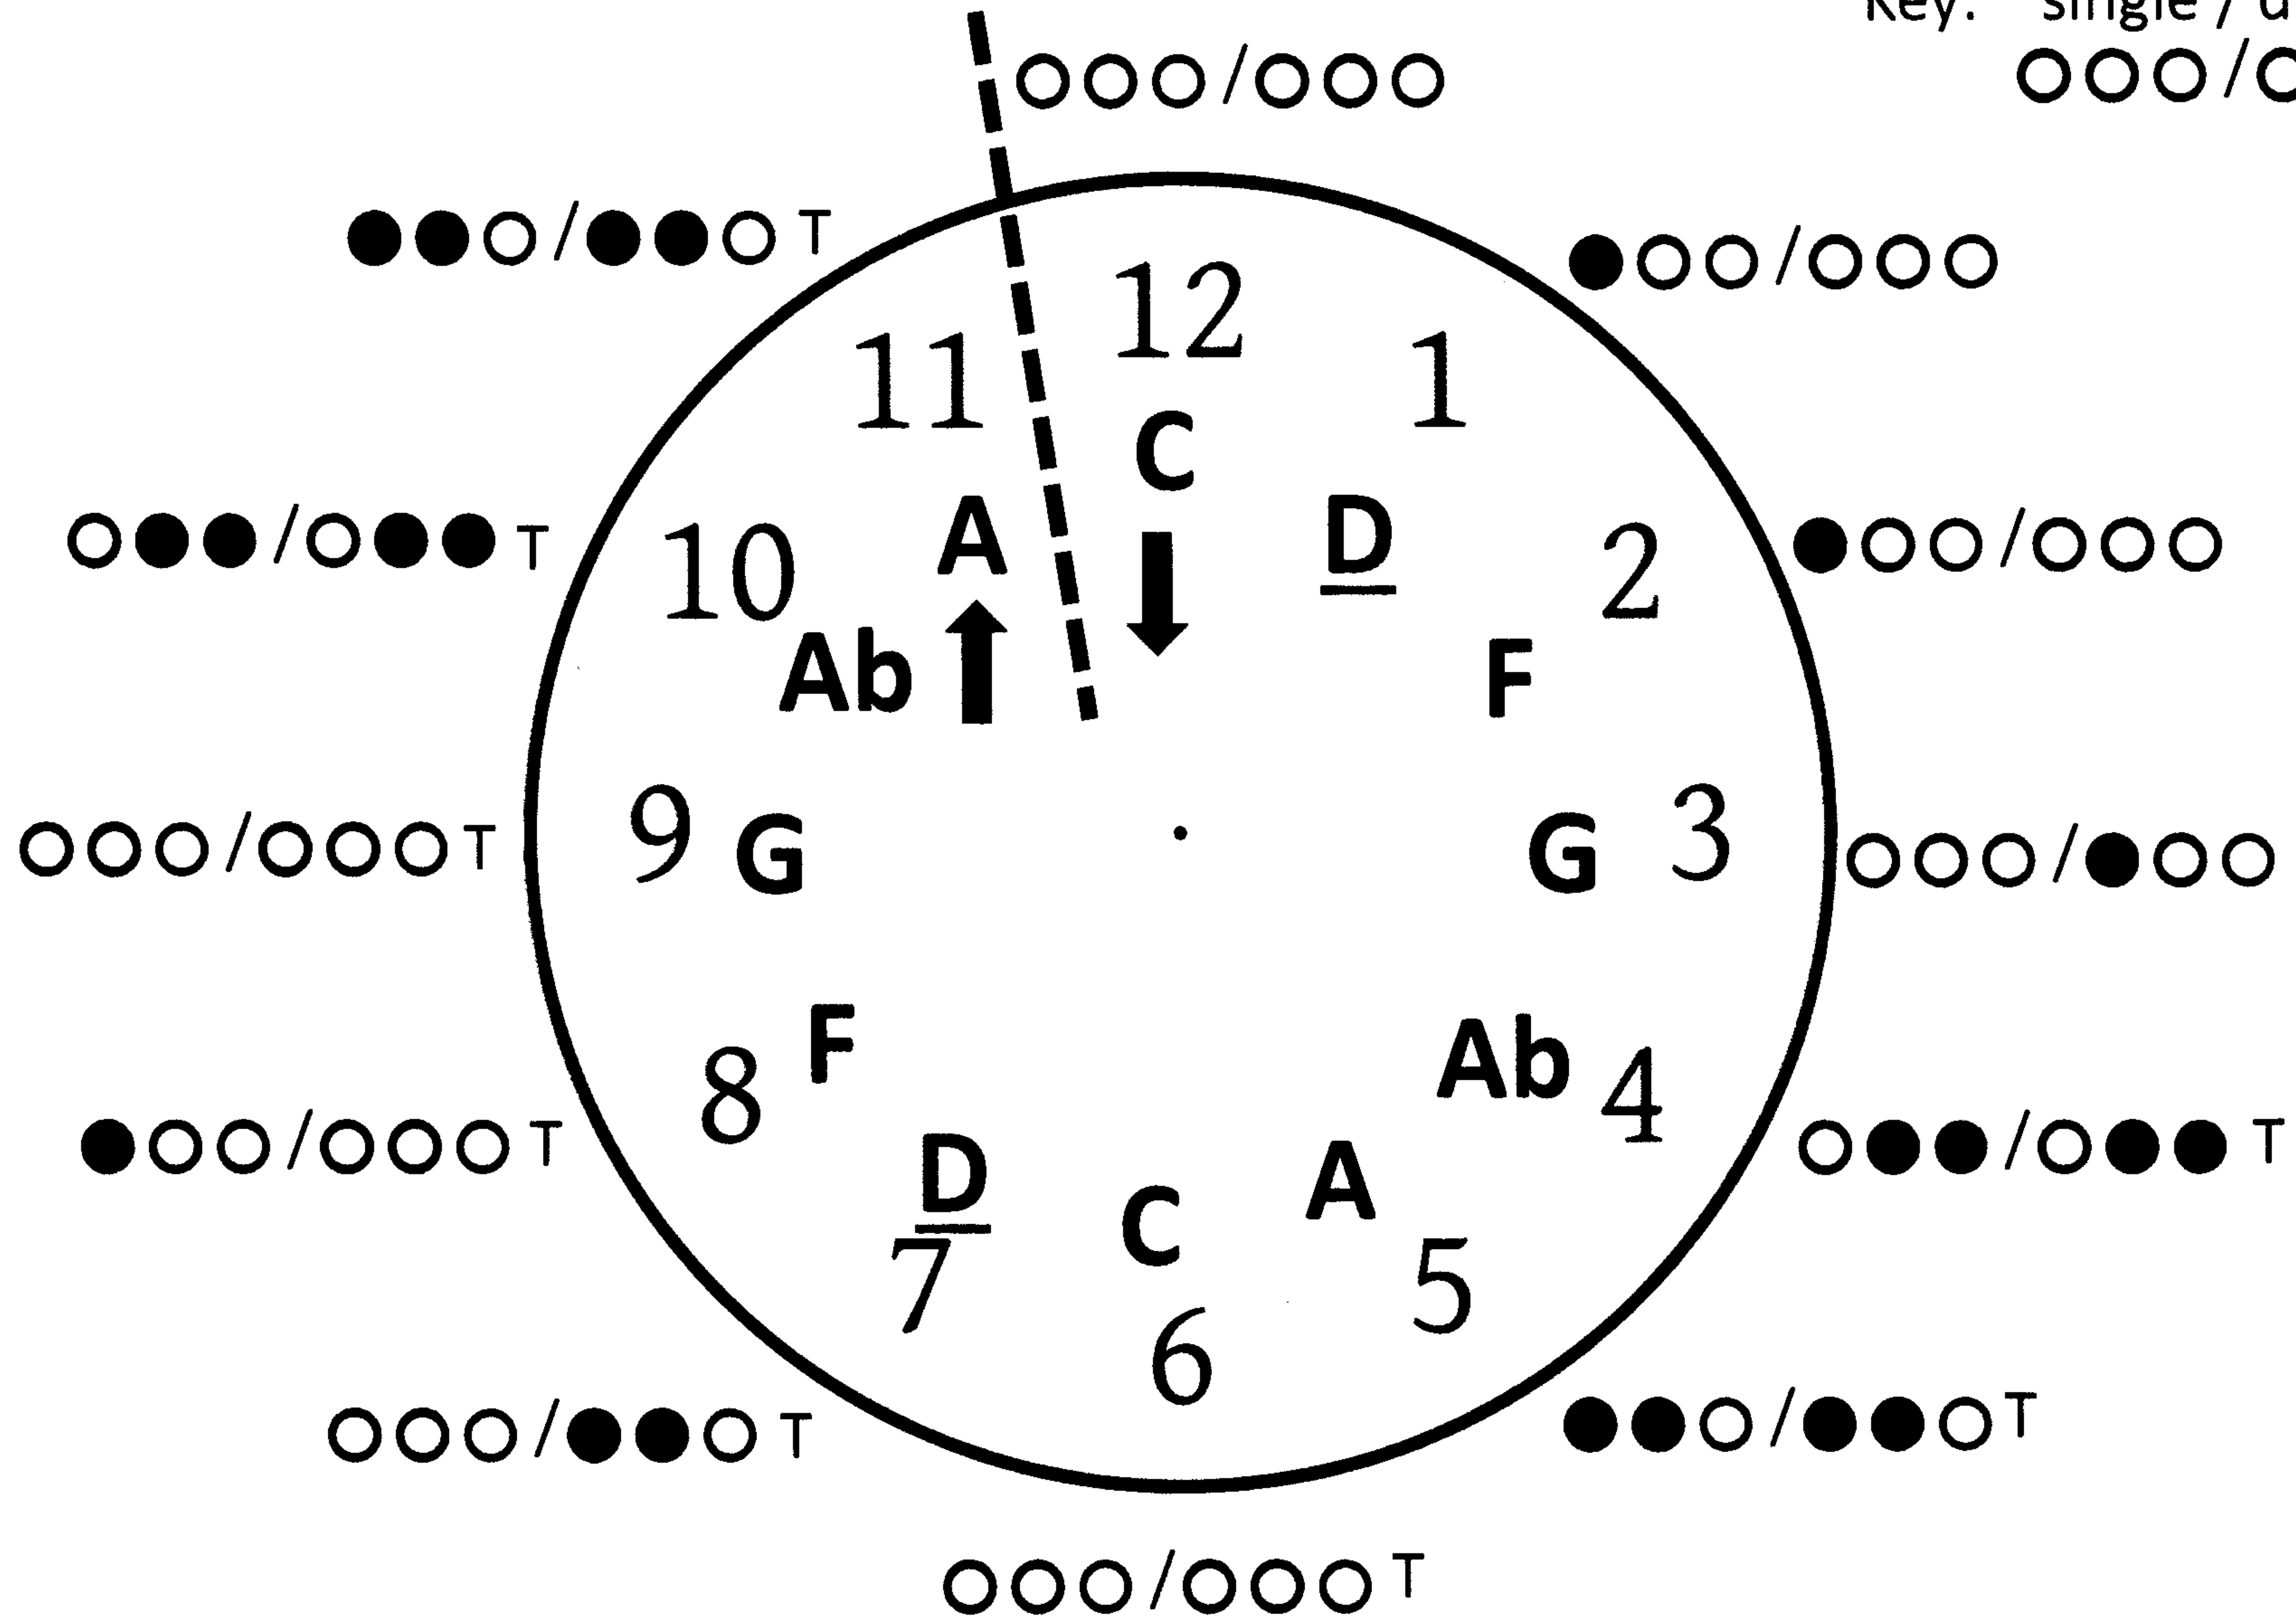

G minor (Bb Major) Blues Scale "Clock"

C Flute

G minor (Bb Major) Blues Scale "Clock"

C Oboe

G minor (Bb Major) Blues Scale "Clock"

Bass Clef
Bassoon

G minor (Bb Major) Blues Scale "Clock"

Bb Clarinet

G minor (Bb Major) Blues Scale "Clock"

E♭ Saxes

G minor (Bb Major) Blues Scale "Clock"

Bb Tenor Sax

G minor (Bb Major) Blues Scale "Clock"

Bb Trumpet

G minor (Bb Major) Blues Scale "Clock"

French Horn

Key: single / double

○ ○ ○ / ○ ○ ○

G minor (Bb Major) Blues Scale "Clock"

Bass Clef
Trombone

G minor (Bb Major) Blues Scale "Clock"

**Bass Clef
Baritone**

G minor (Bb Major) Blues Scale "Clock"

Bass Clef
Basses

G minor (Bb Major) Blues Scale "Clock"

**Bass Clef
Bass Guitar**