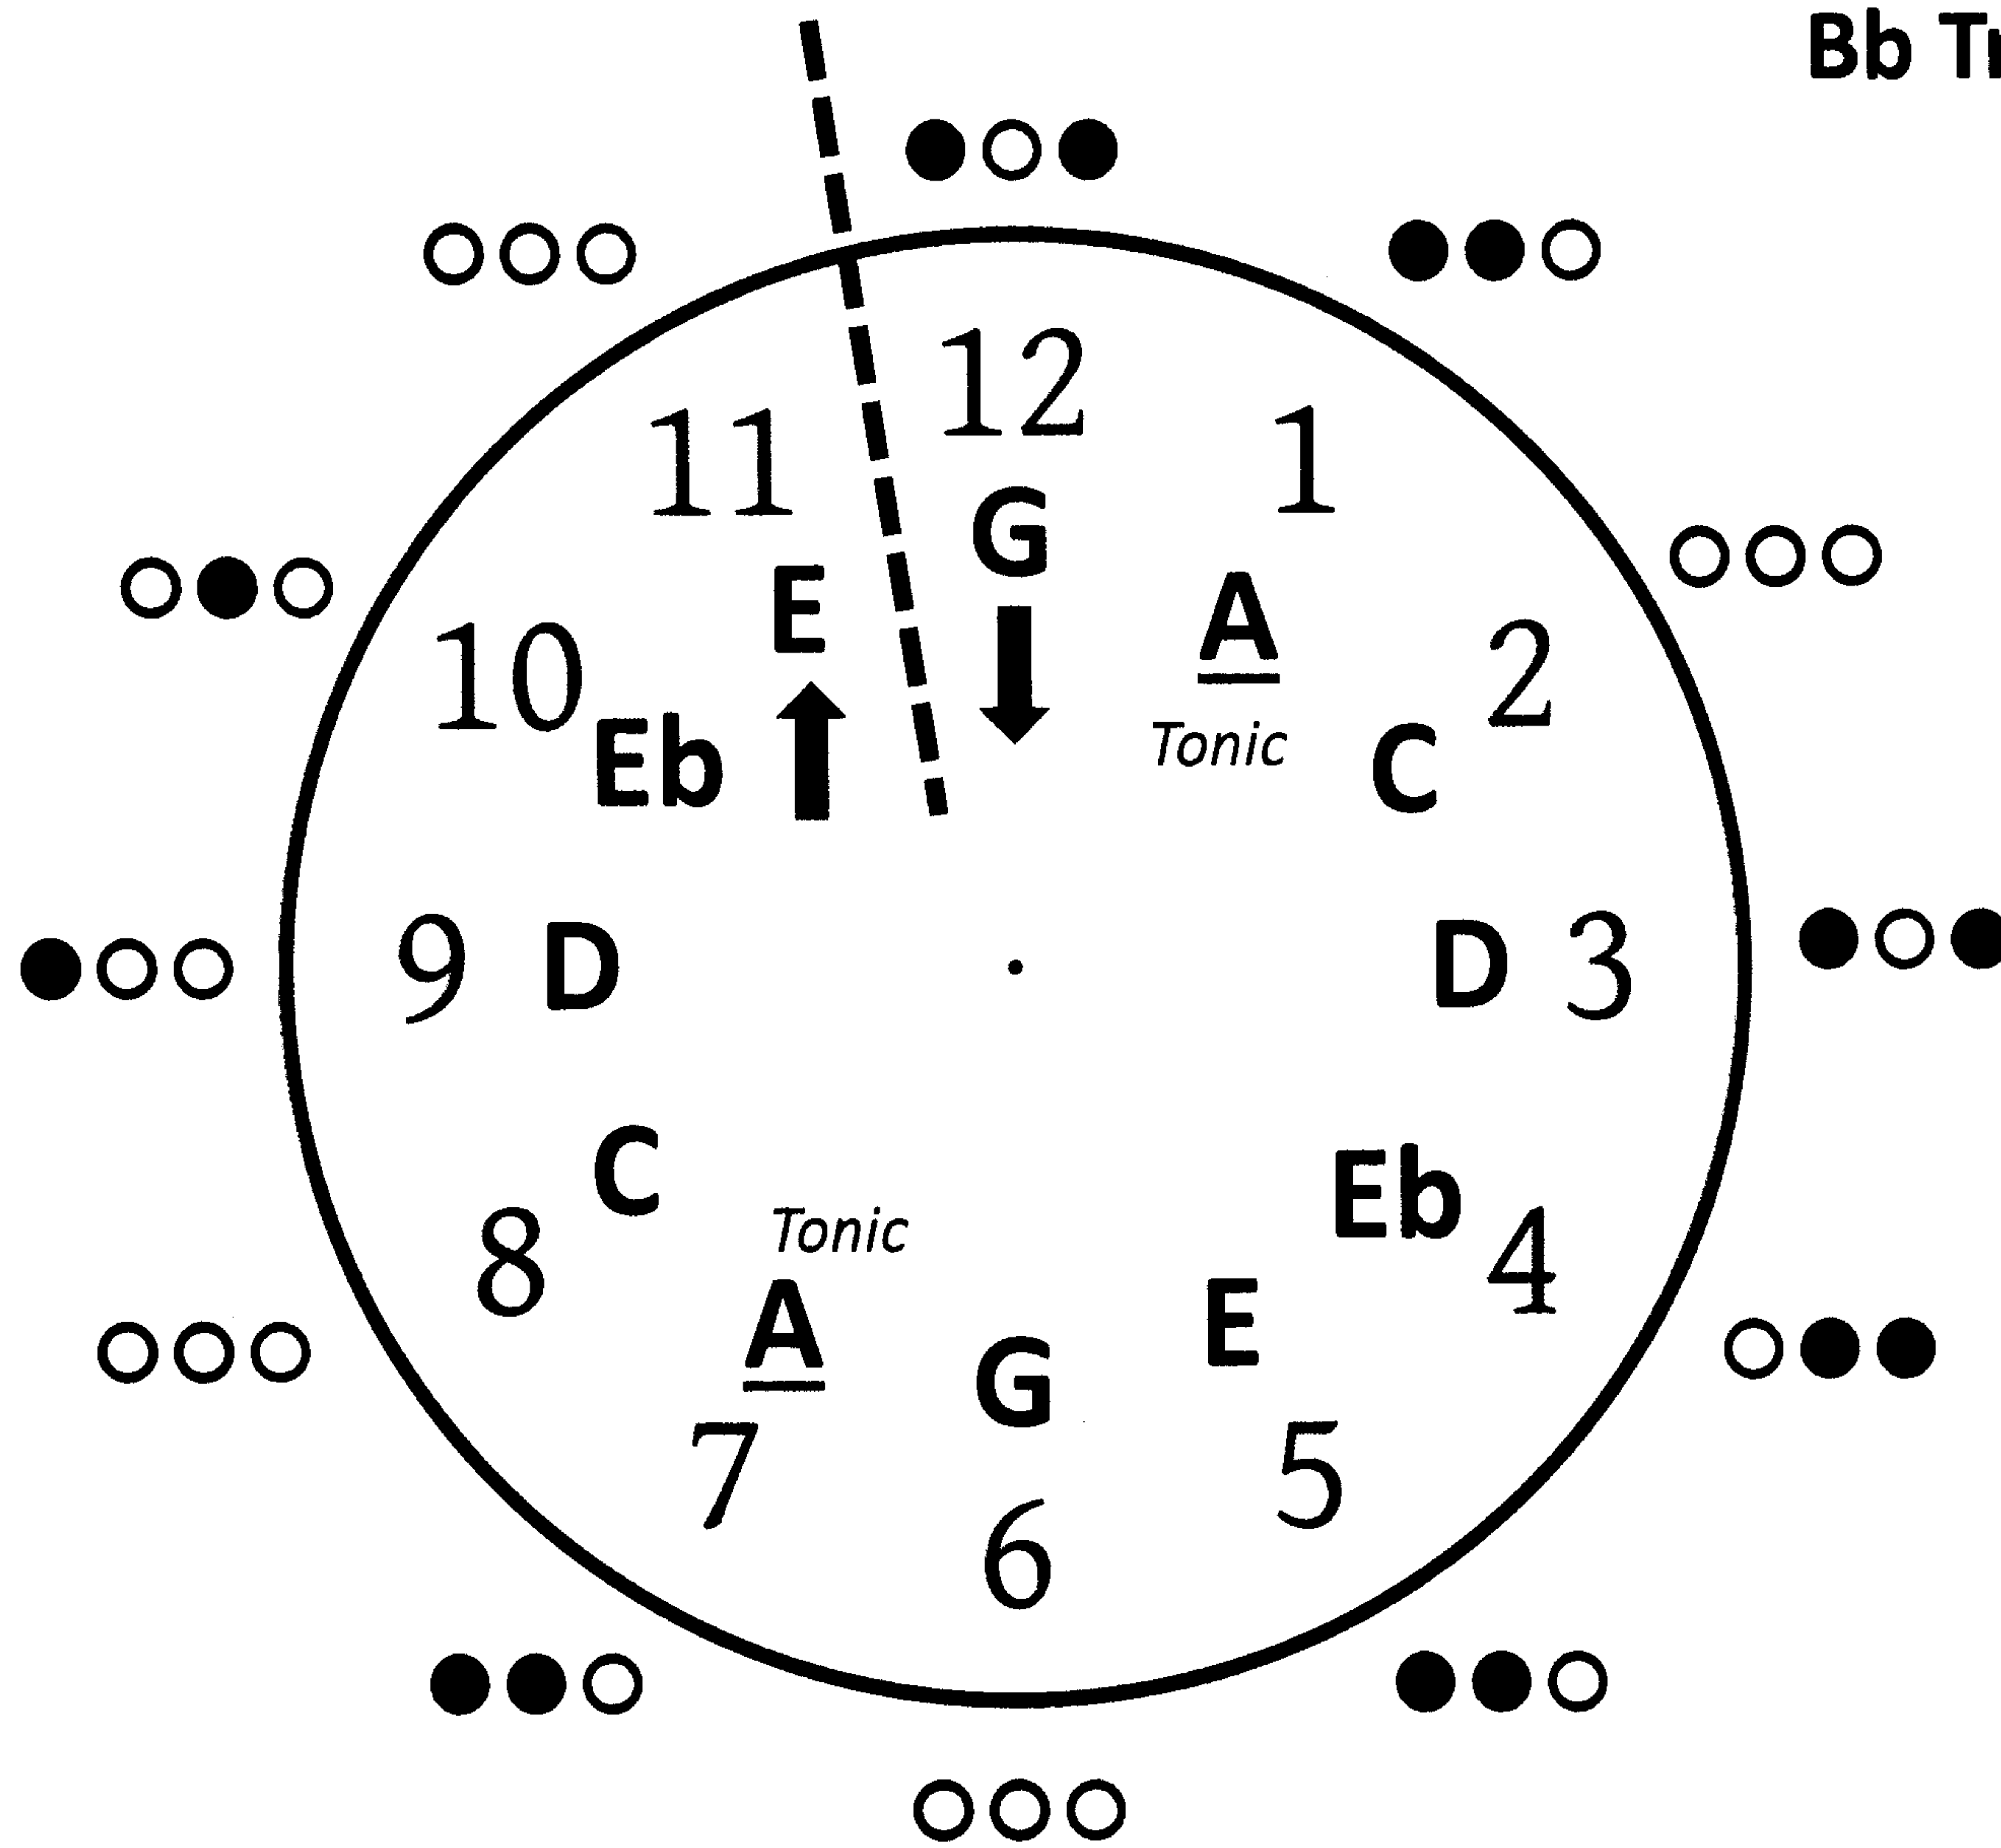

G minor (Bb Major) Blues Scale "Clock"

C Flute

G minor (Bb Major) Blues Scale "Clock"

C Oboe

G minor (Bb Major) Blues Scale "Clock"

Bass Clef
Bassoon

G minor (Bb Major) Blues Scale "Clock"

Bb Clarinet

G minor (Bb Major) Blues Scale "Clock"

E♭ Saxes

G minor (Bb Major) Blues Scale "Clock"

Bb Tenor Sax

G minor (Bb Major) Blues Scale "Clock"

Bb Trumpet

G minor (Bb Major) Blues Scale "Clock"

French Horn

Key: single / double

○ ○ ○ / ○ ○ ○

G minor (Bb Major) Blues Scale "Clock"

Bass Clef
Trombone

G minor (Bb Major) Blues Scale "Clock"

**Bass Clef
Baritone**

G minor (Bb Major) Blues Scale "Clock"

Bass Clef
Basses

G minor (Bb Major) Blues Scale "Clock"

**Bass Clef
Bass Guitar**