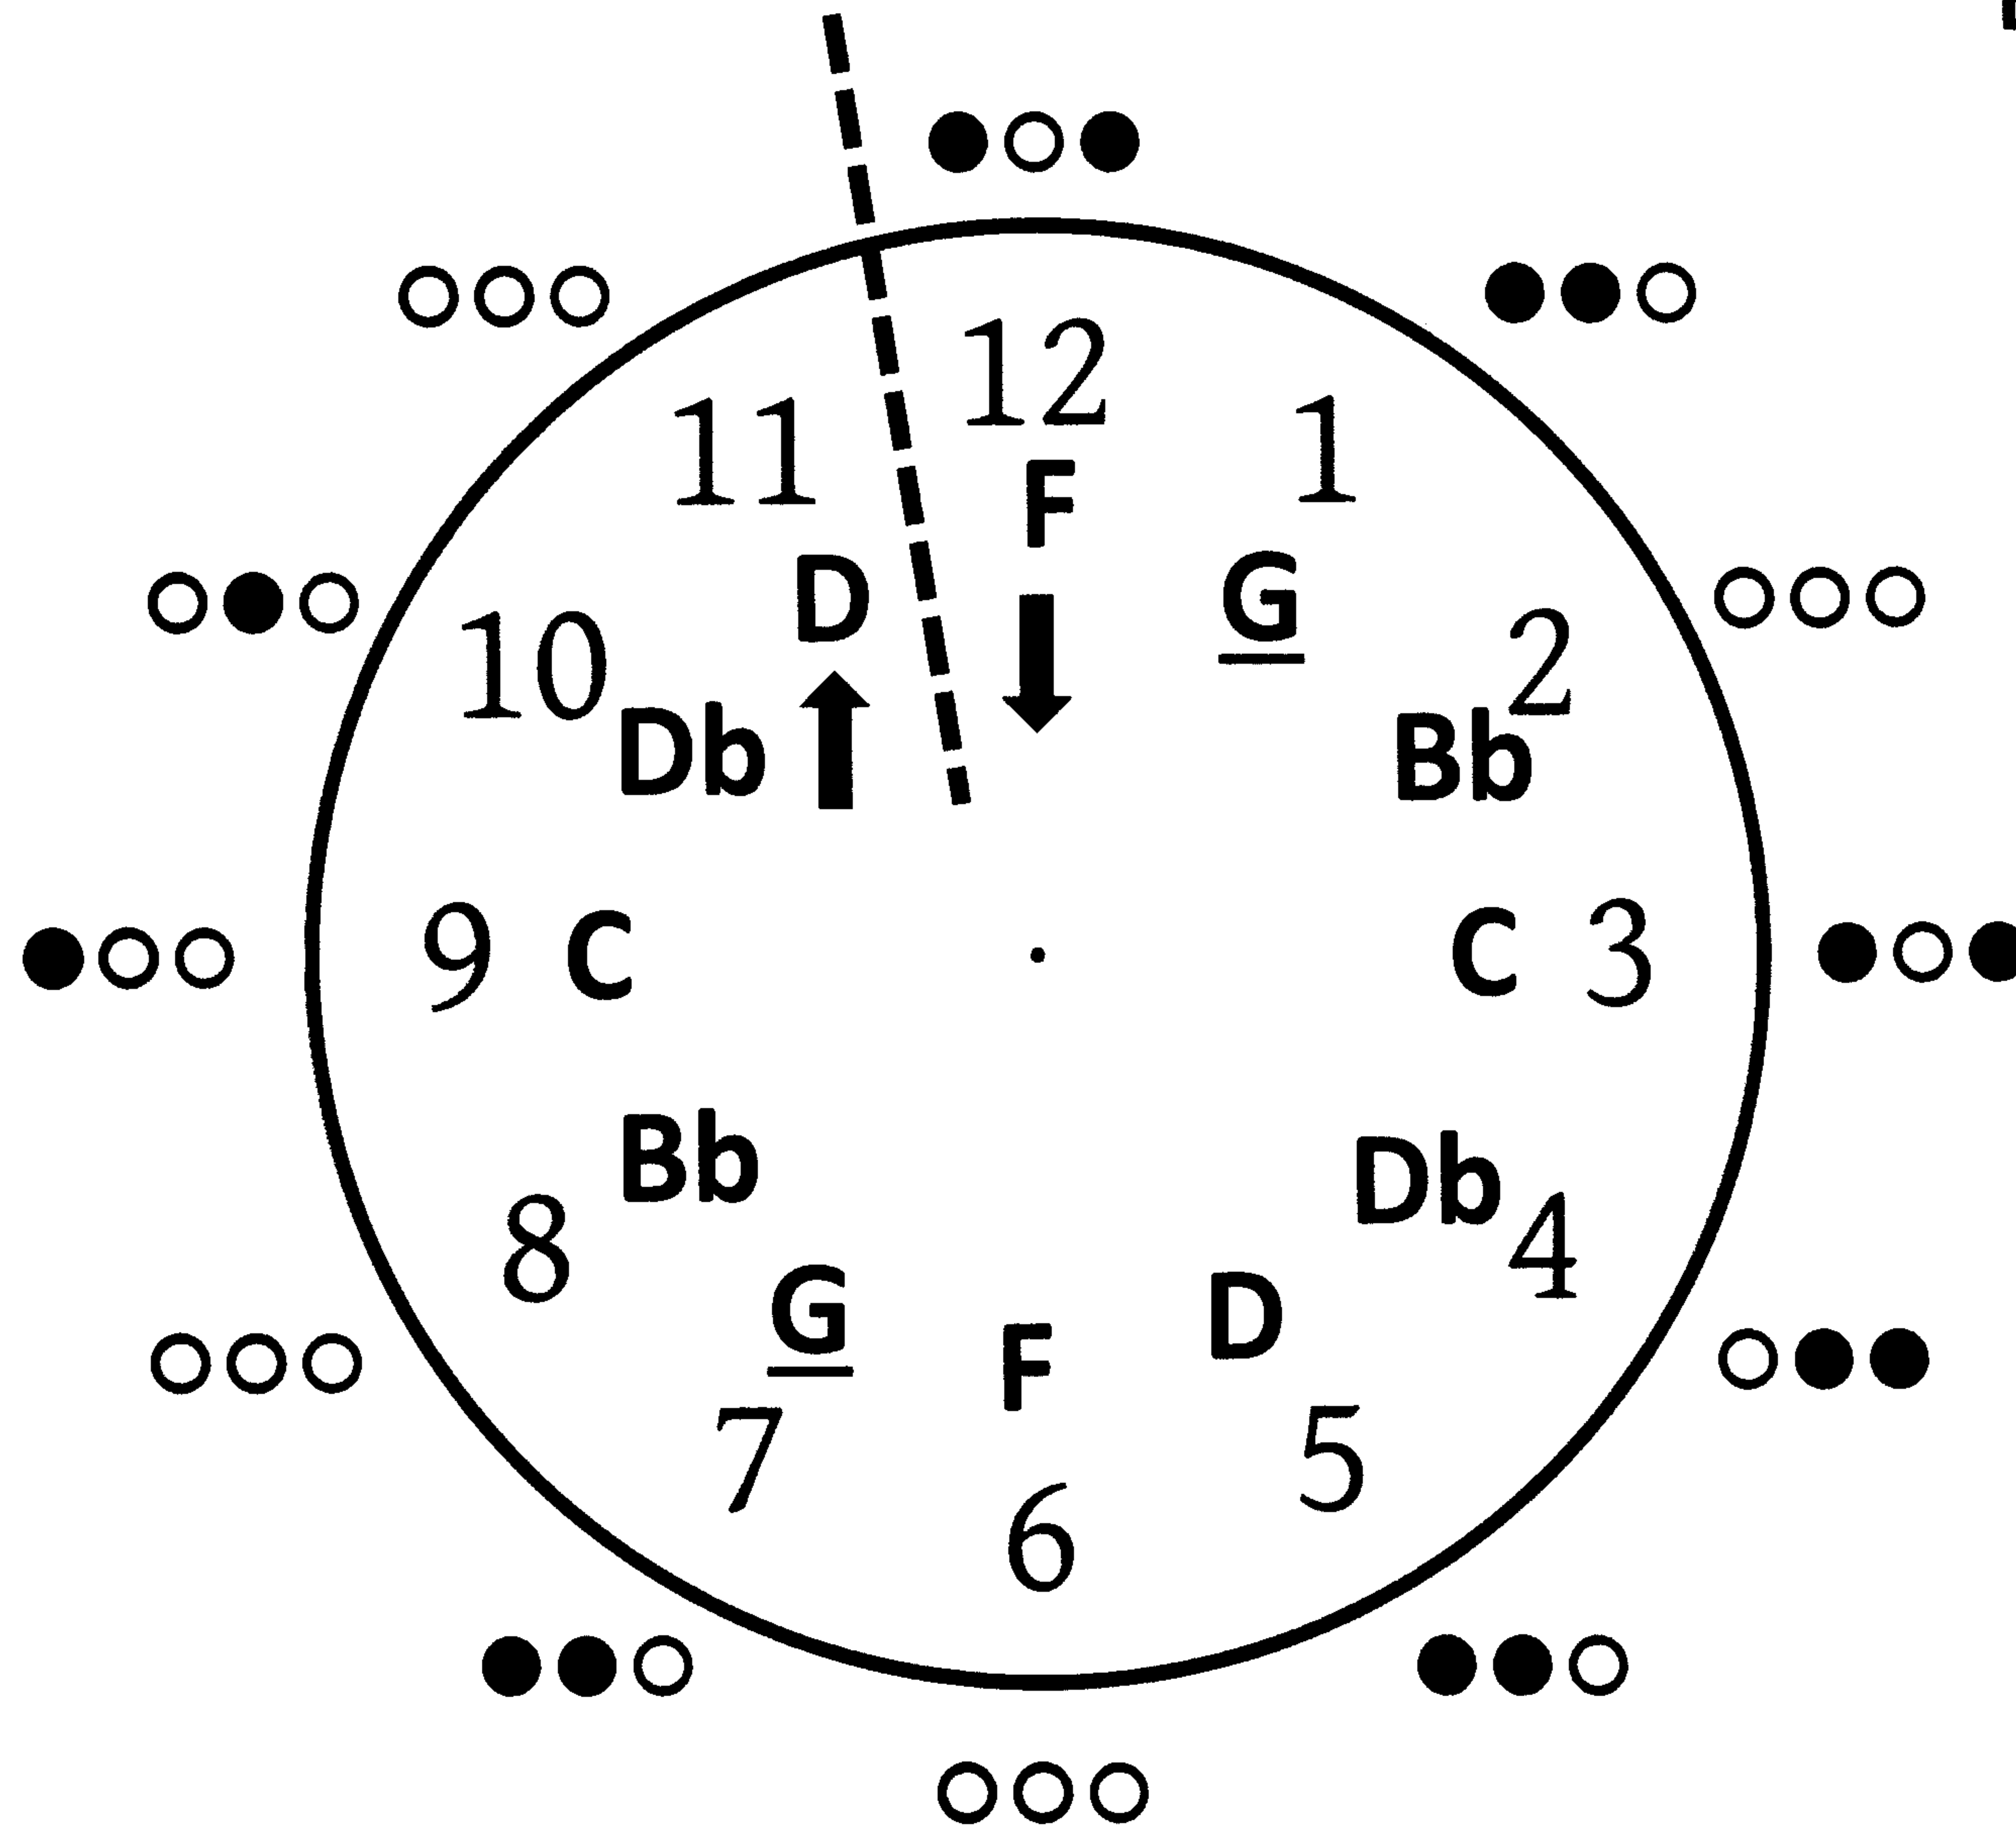

G minor (Bb Major) Blues Scale "Clock"

C Flute

G minor (Bb Major) Blues Scale "Clock"

C Oboe

G minor (Bb Major) Blues Scale "Clock"

Bass Clef
Bassoon

G minor (Bb Major) Blues Scale "Clock"

Bb Clarinet

G minor (Bb Major) Blues Scale "Clock"

E♭ Saxes

G minor (Bb Major) Blues Scale "Clock"

Bb Tenor Sax

G minor (Bb Major) Blues Scale "Clock"

Bb Trumpet

G minor (Bb Major) Blues Scale "Clock"

French Horn

Key: single / double

○ ○ ○ / ○ ○ ○

G minor (Bb Major) Blues Scale "Clock"

Bass Clef
Trombone

G minor (Bb Major) Blues Scale "Clock"

**Bass Clef
Baritone**

G minor (Bb Major) Blues Scale "Clock"

Bass Clef
Basses

G minor (Bb Major) Blues Scale "Clock"

**Bass Clef
Bass Guitar**