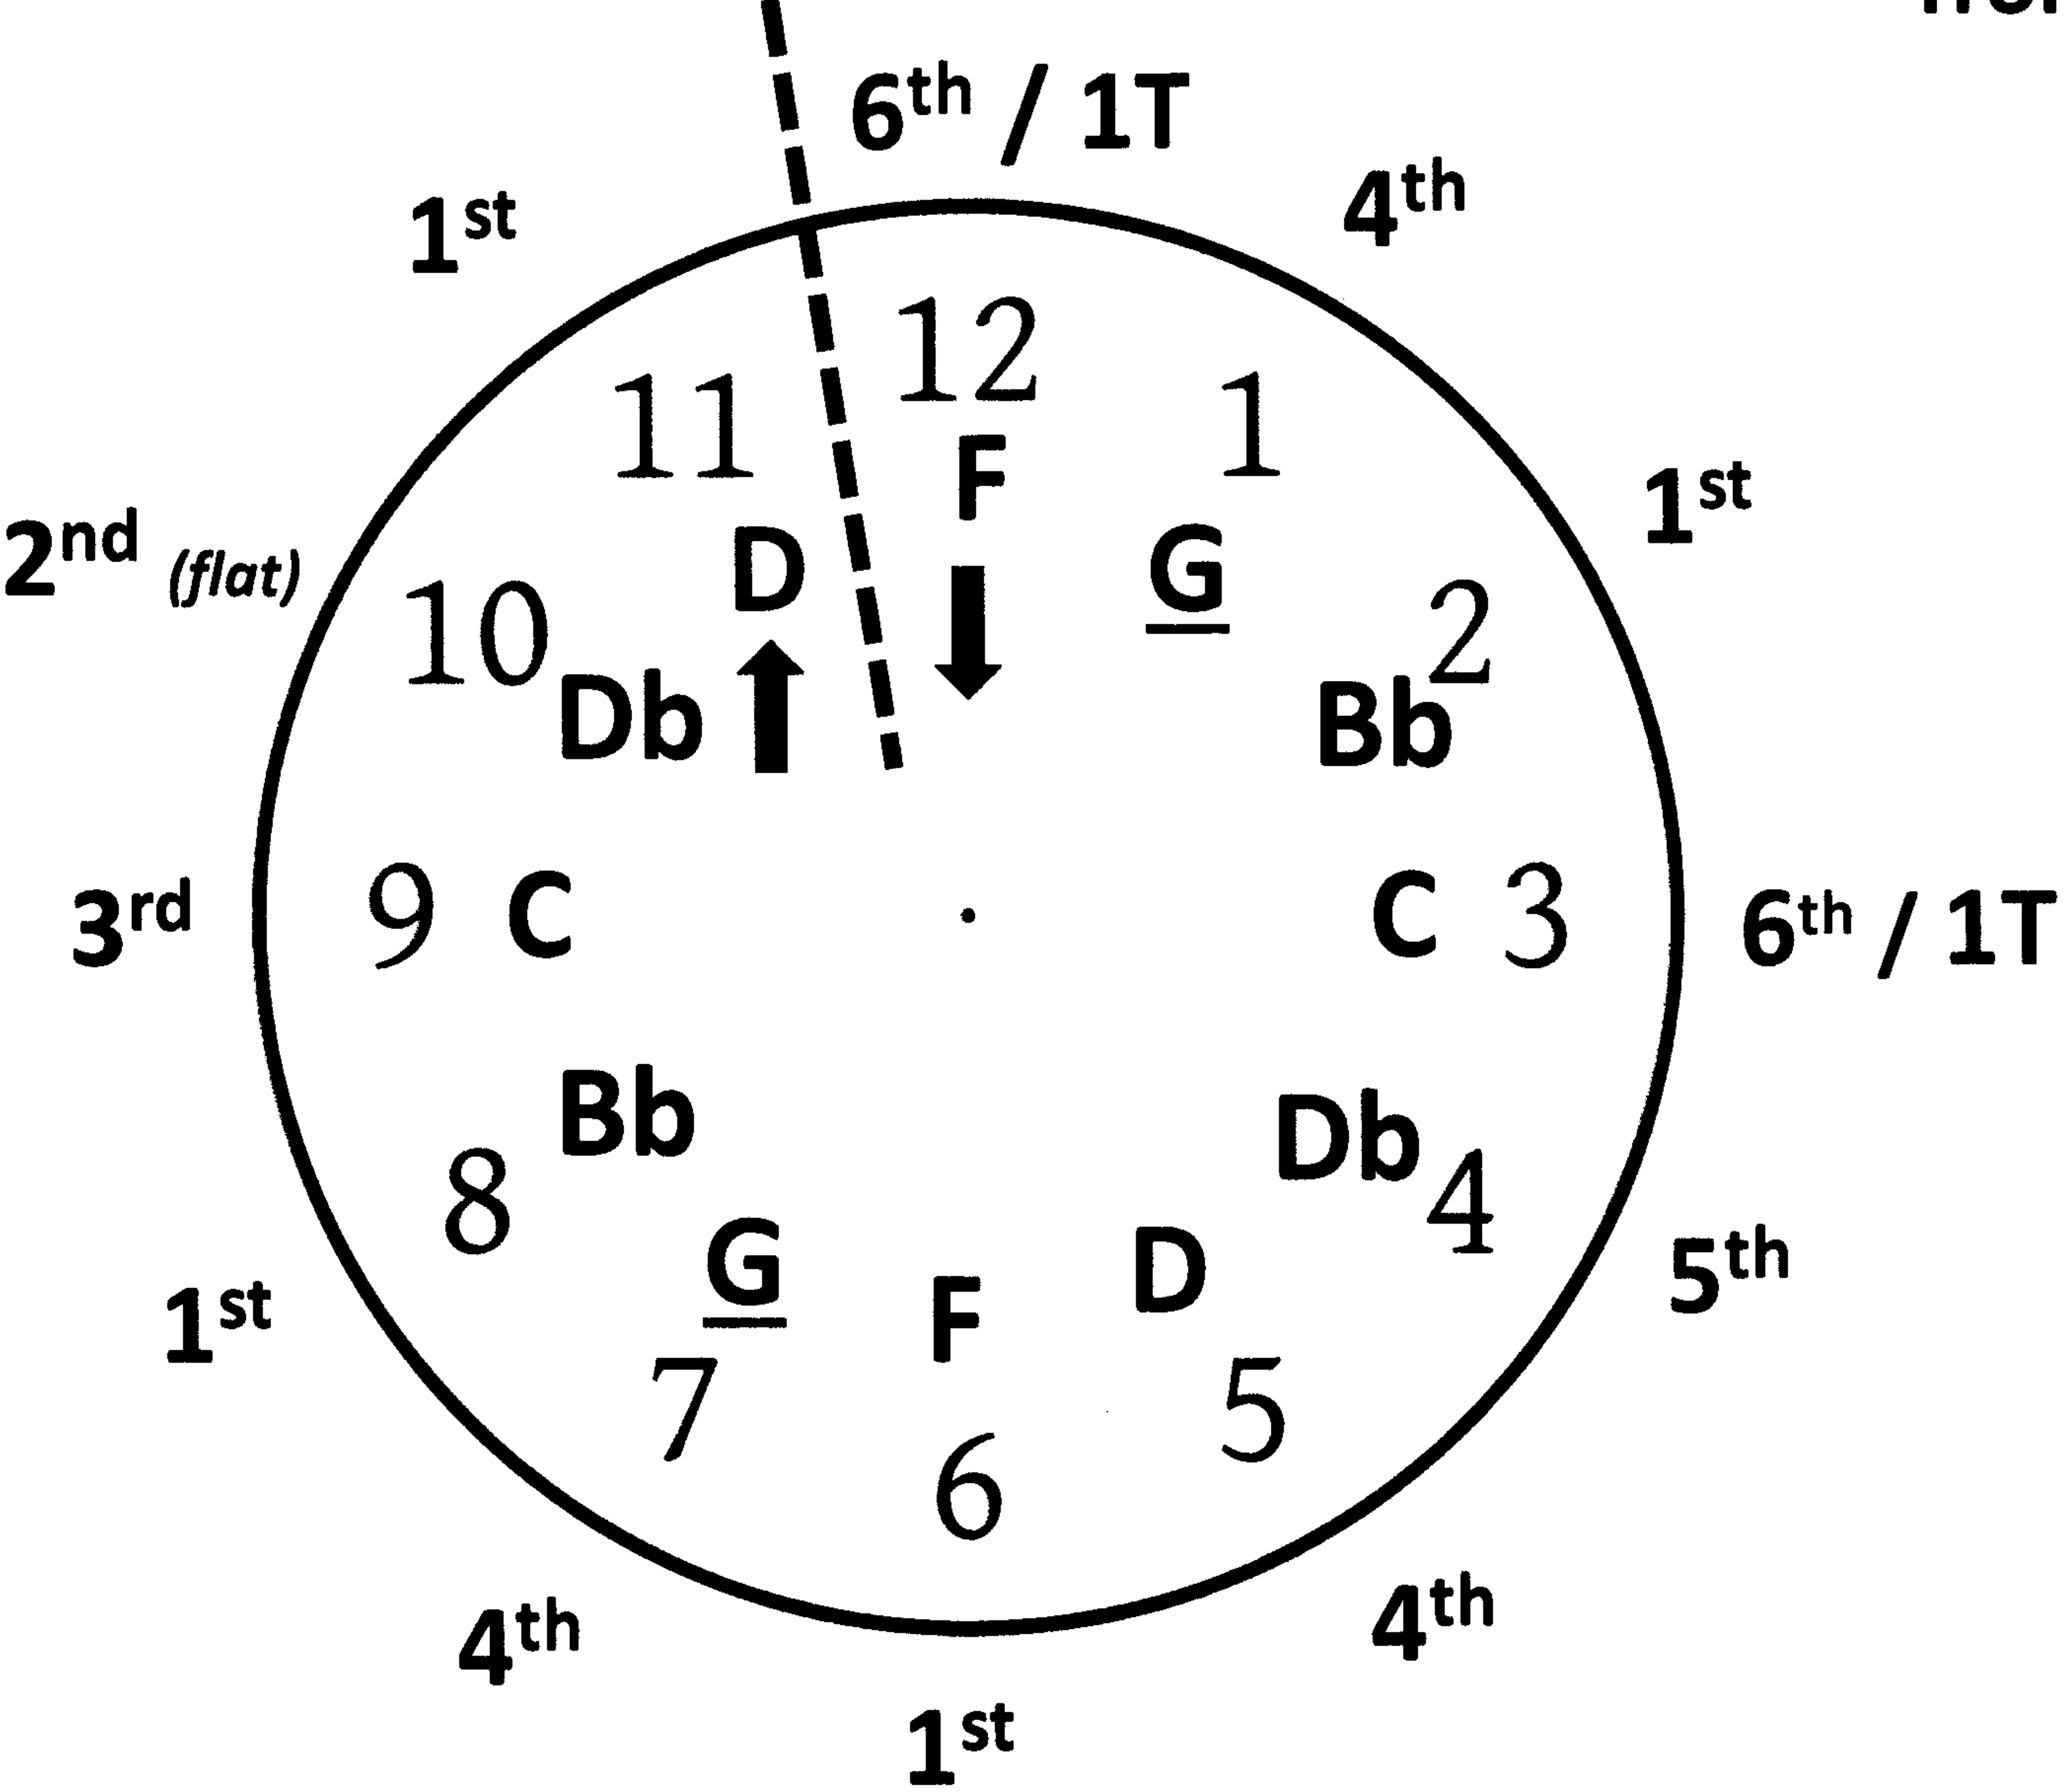

G minor (Bb Major) Blues Scale "Clock"

C Flute

G minor (Bb Major) Blues Scale "Clock"

C Oboe

G minor (Bb Major) Blues Scale "Clock"

Bass Clef
Bassoon

G minor (Bb Major) Blues Scale "Clock"

Bb Clarinet

G minor (Bb Major) Blues Scale "Clock"

E♭ Saxes

G minor (Bb Major) Blues Scale "Clock"

Bb Tenor Sax

G minor (Bb Major) Blues Scale "Clock"

Bb Trumpet

G minor (Bb Major) Blues Scale "Clock"

French Horn

Key: single / double

○ ○ ○ / ○ ○ ○

G minor (Bb Major) Blues Scale "Clock"

Bass Clef
Trombone

G minor (Bb Major) Blues Scale "Clock"

**Bass Clef
Baritone**

G minor (Bb Major) Blues Scale "Clock"

Bass Clef
Basses

G minor (Bb Major) Blues Scale "Clock"

**Bass Clef
Bass Guitar**