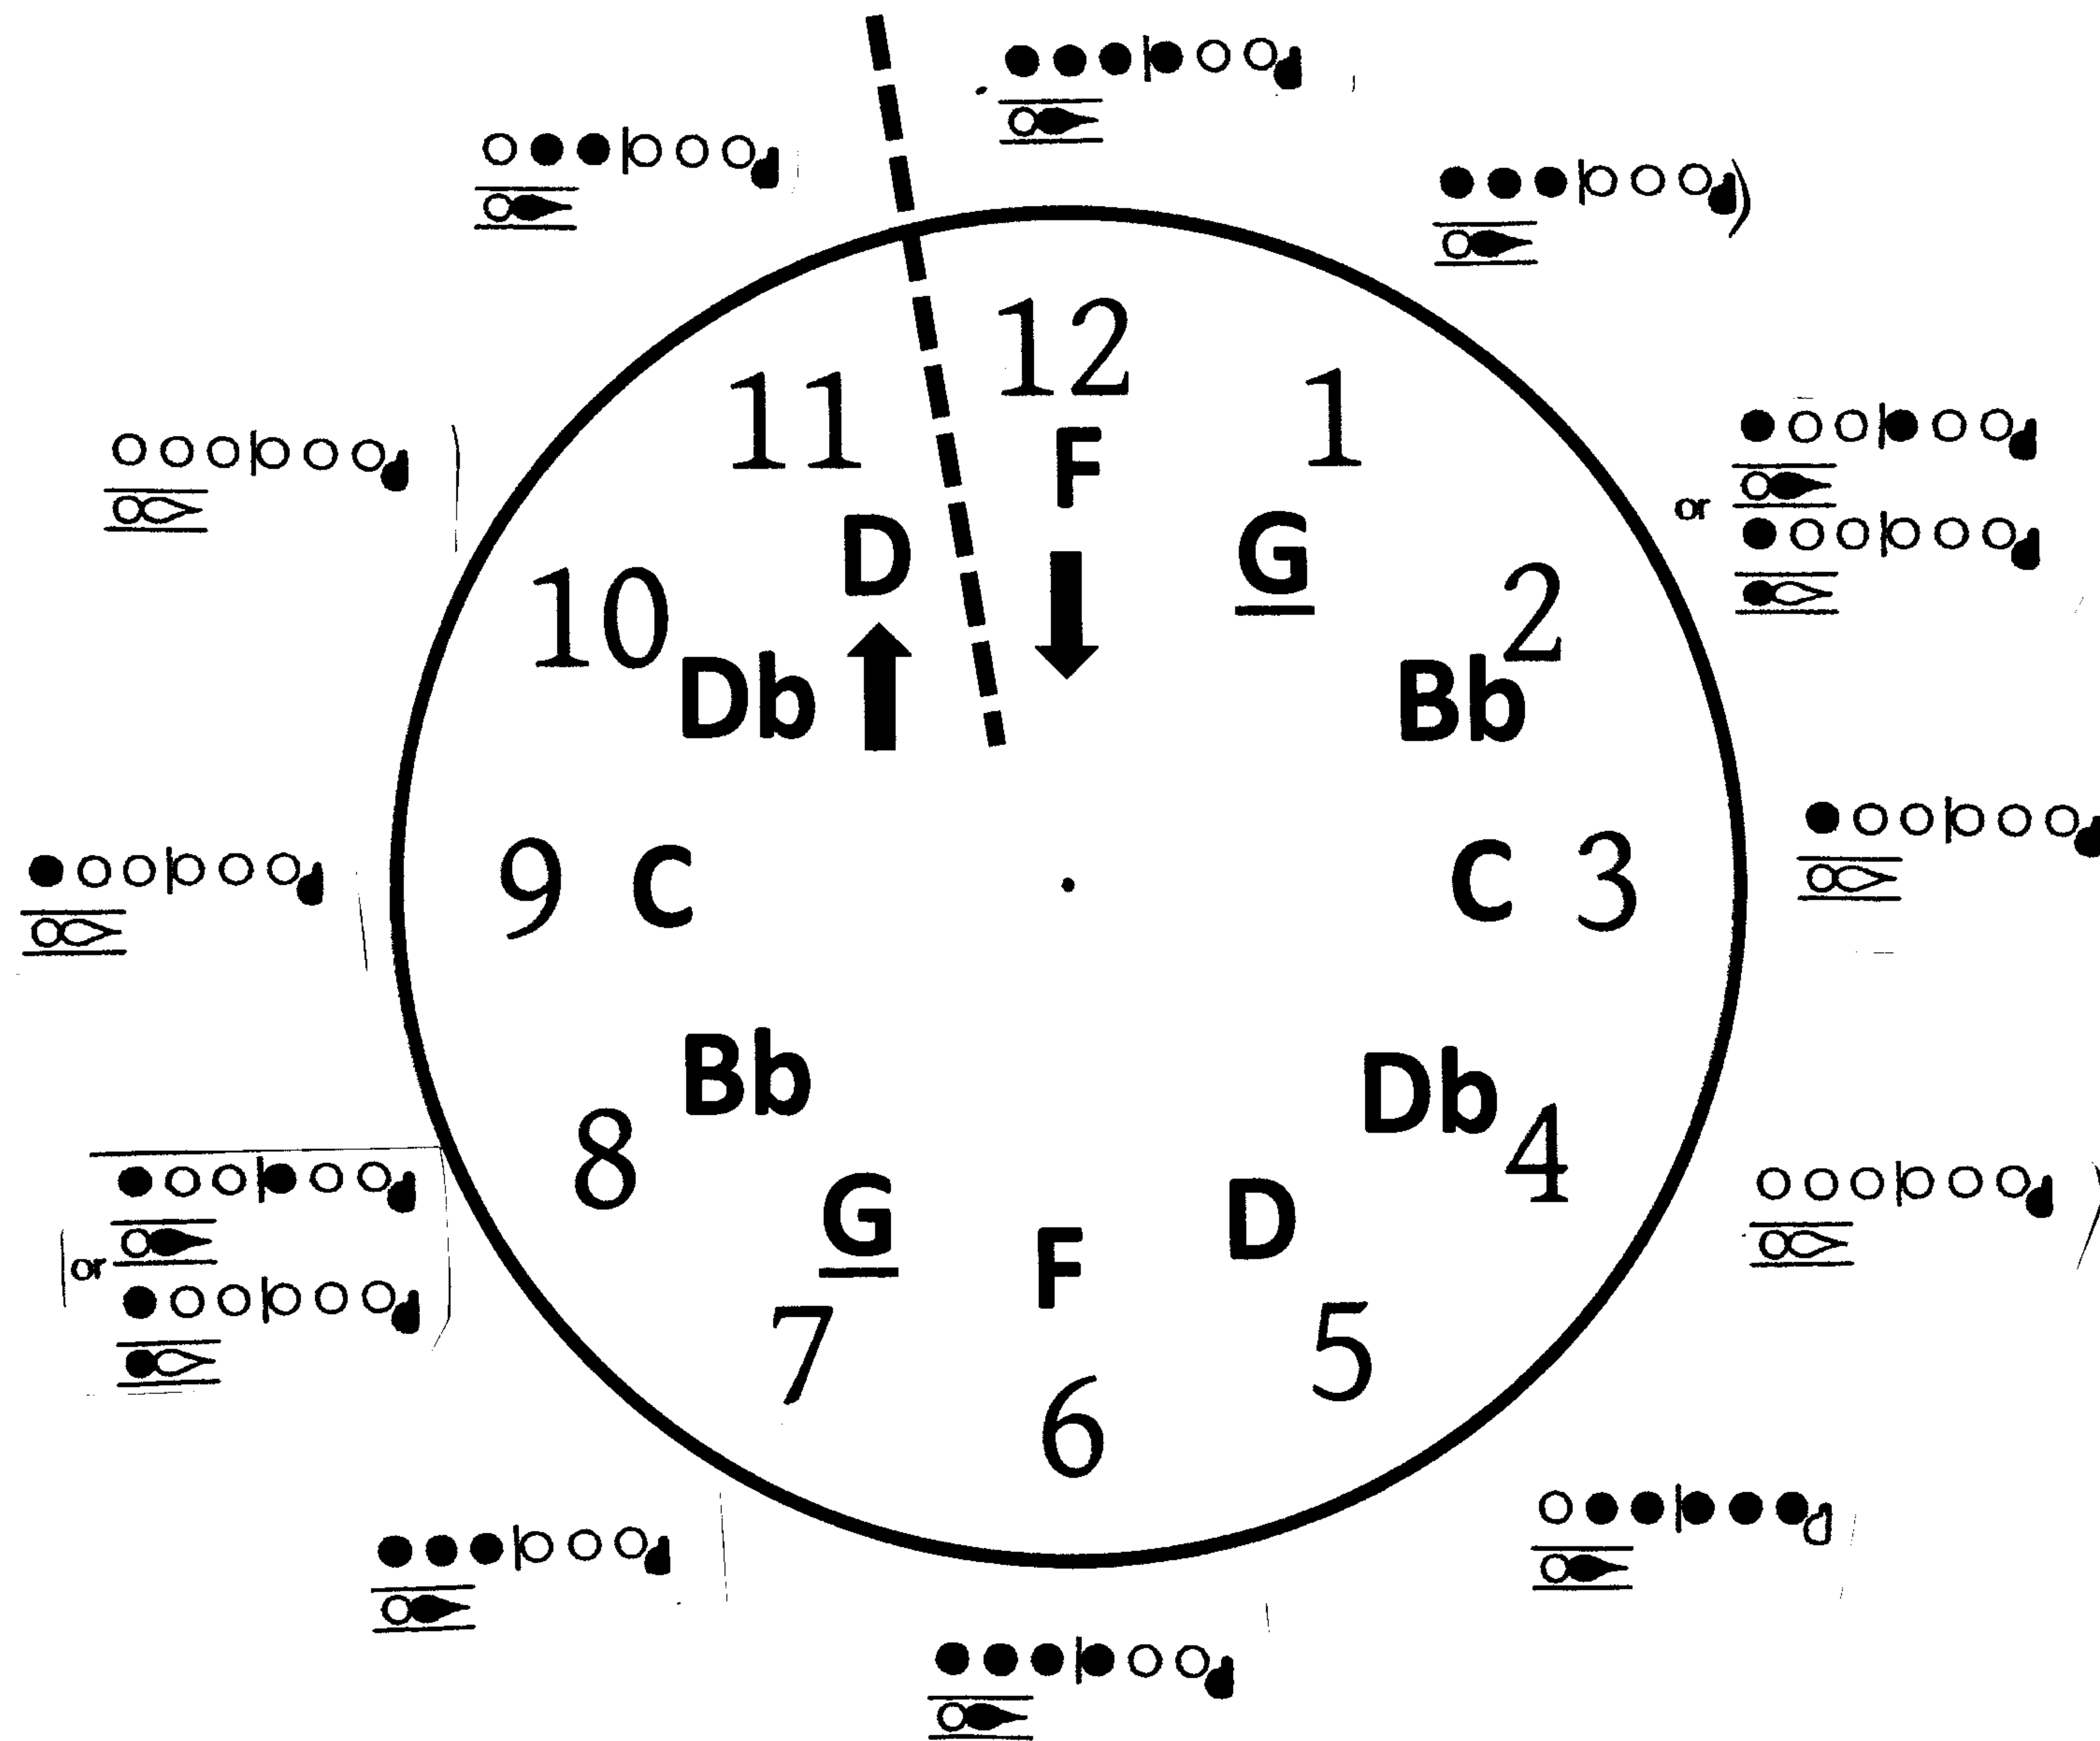

G minor (Bb Major) Blues Scale "Clock"

C Flute

G minor (Bb Major) Blues Scale "Clock"

C Oboe

G minor (Bb Major) Blues Scale "Clock"

Bass Clef
Bassoon

G minor (Bb Major) Blues Scale "Clock"

Bb Clarinet

G minor (Bb Major) Blues Scale "Clock"

E♭ Saxes

G minor (Bb Major) Blues Scale "Clock"

Bb Tenor Sax

G minor (Bb Major) Blues Scale "Clock"

Bb Trumpet

G minor (Bb Major) Blues Scale "Clock"

French Horn

Key: single / double

○ ○ ○ / ○ ○ ○

G minor (Bb Major) Blues Scale "Clock"

Bass Clef
Trombone

G minor (Bb Major) Blues Scale "Clock"

**Bass Clef
Baritone**

G minor (Bb Major) Blues Scale "Clock"

Bass Clef
Basses

G minor (Bb Major) Blues Scale "Clock"

**Bass Clef
Bass Guitar**