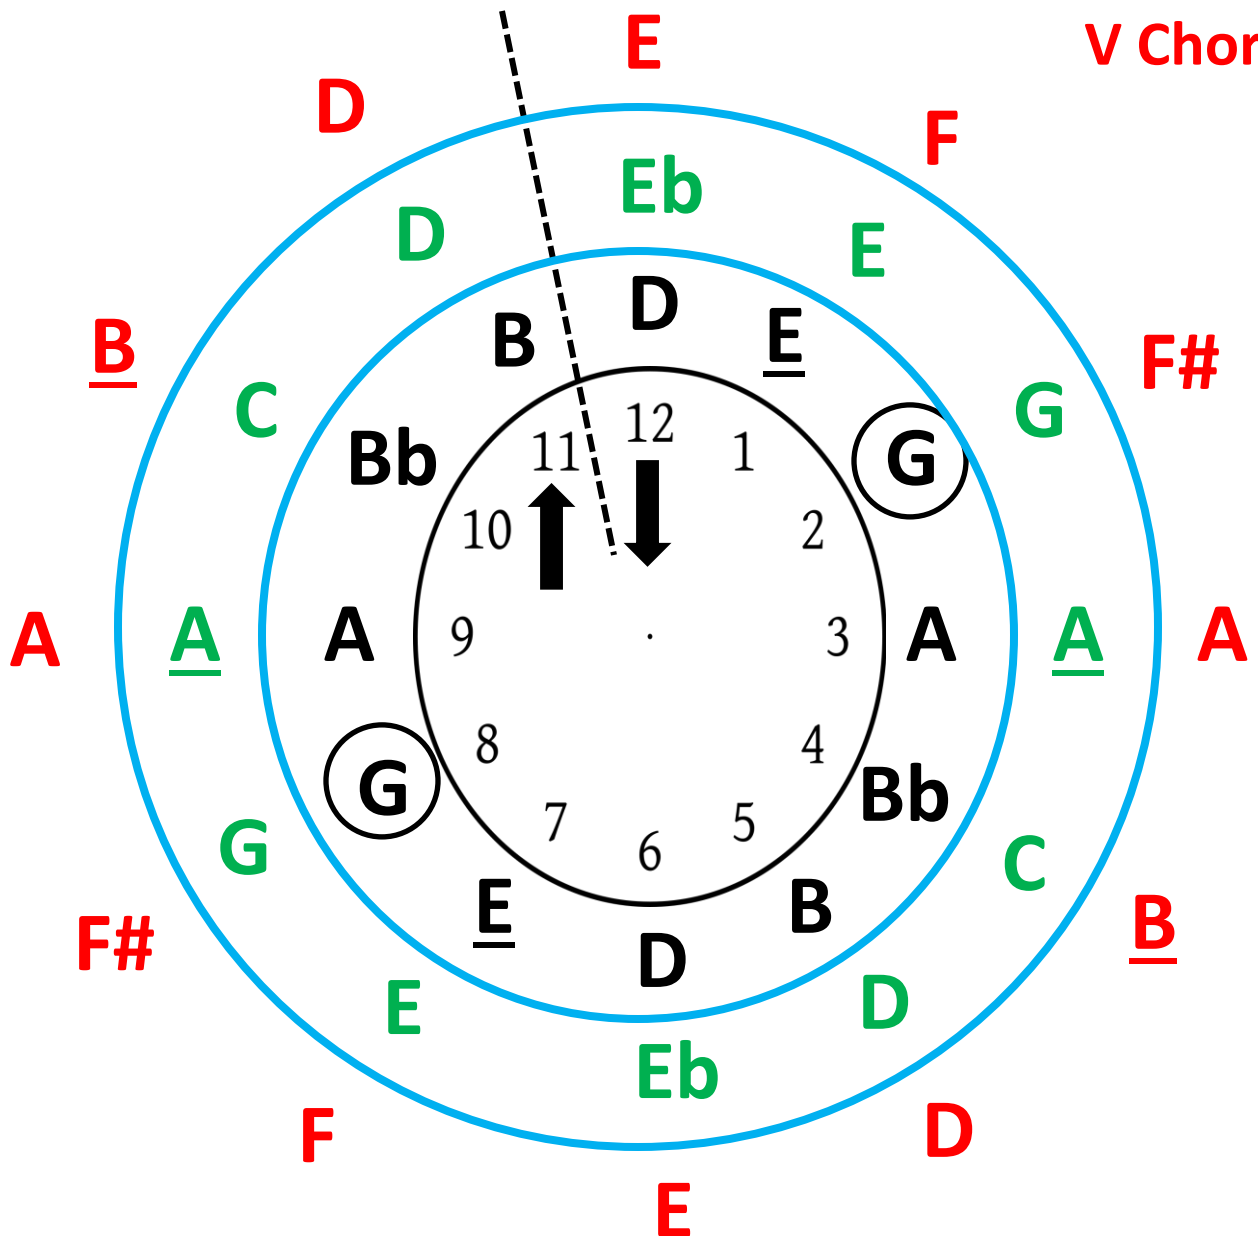

C Major A minor 12 Bar Blues "Clock"

Bass Clef

Key: I Chord

IV Chord

V Chord

C Major A minor 12 Bar Blues "Clock"

Bb Instruments

Key: I Chord

IV Chord

V Chord

C Major A minor 12 Bar Blues "Clock"

E♭ Instruments

Key: I Chord

IV Chord

V Chord

C Major A minor 12 Bar Blues "Clock"

F Instruments

Key: I Chord

IV Chord

V Chord

C Major A minor 12 Bar Blues "Clock"

C Instruments

Key: I Chord

IV Chord