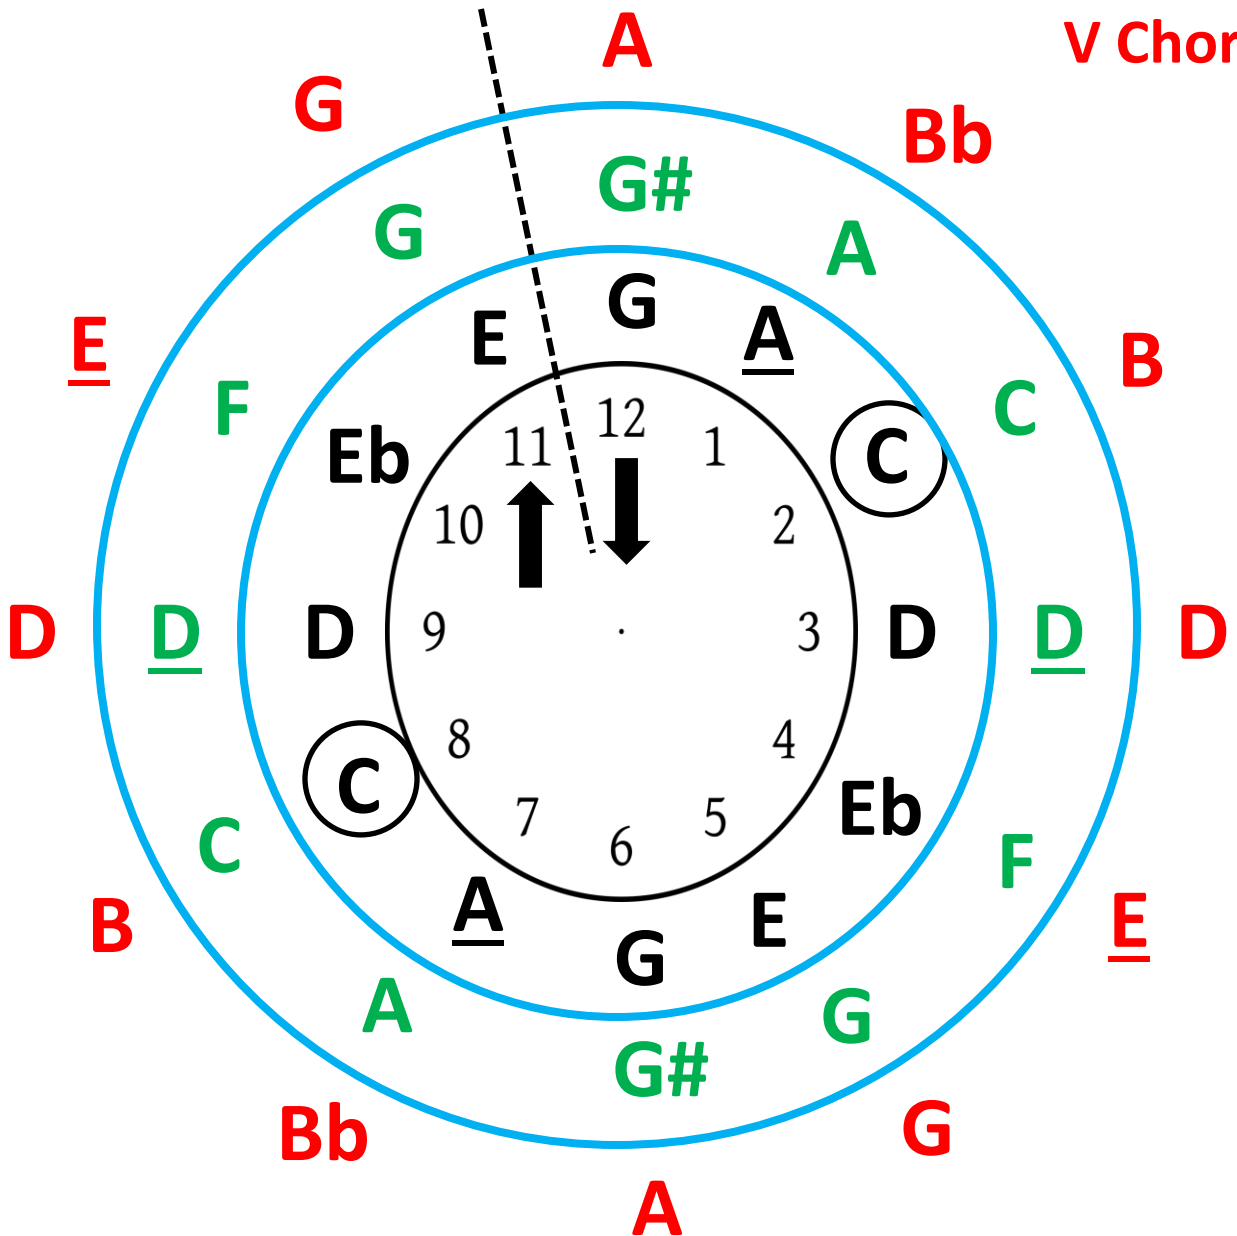

C Major A minor 12 Bar Blues "Clock"

Bass Clef

Key: I Chord

IV Chord

V Chord

C Major A minor 12 Bar Blues "Clock"

Bb Instruments

Key: I Chord

IV Chord

V Chord

C Major A minor 12 Bar Blues "Clock"

E♭ Instruments

Key: I Chord

IV Chord

V Chord

C Major A minor 12 Bar Blues "Clock"

F Instruments

Key: I Chord

IV Chord

V Chord

C Major A minor 12 Bar Blues "Clock"

C Instruments

Key: I Chord

IV Chord