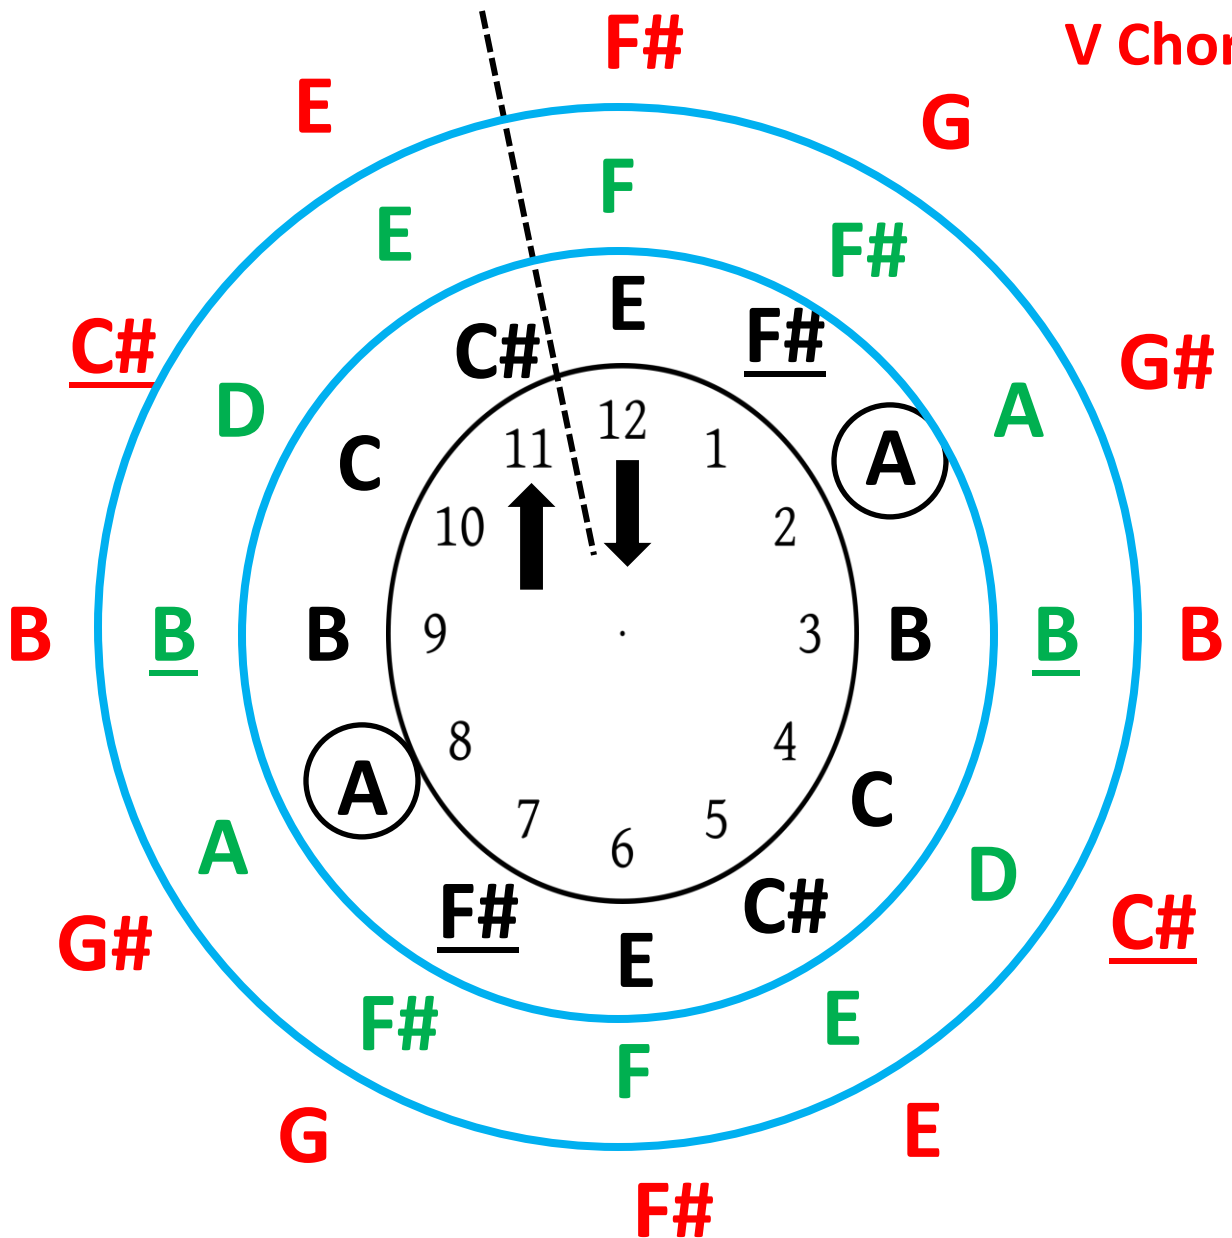

C Major A minor 12 Bar Blues "Clock"

Bass Clef

Key: I Chord

IV Chord

V Chord

C Major A minor 12 Bar Blues "Clock"

Bb Instruments

Key: I Chord

IV Chord

V Chord

C Major A minor 12 Bar Blues "Clock"

E♭ Instruments

Key: I Chord

IV Chord

V Chord

C Major A minor 12 Bar Blues "Clock"

F Instruments

Key: I Chord

IV Chord

V Chord

C Major A minor 12 Bar Blues "Clock"

C Instruments

Key: I Chord

IV Chord