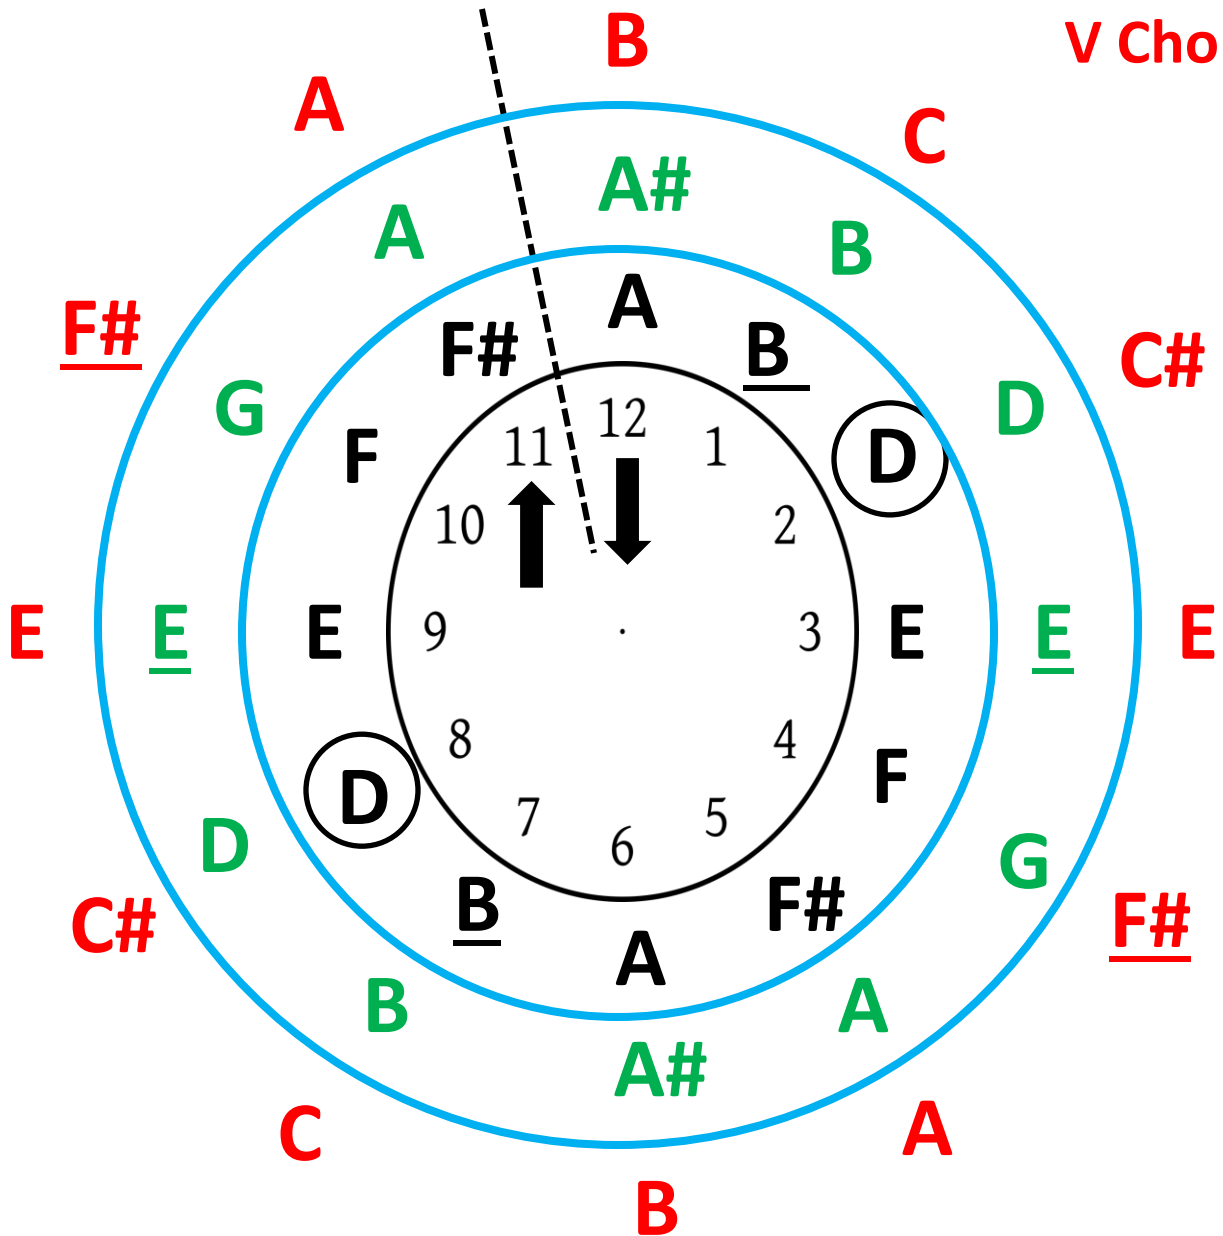

C Major A minor 12 Bar Blues "Clock"

Bass Clef

Key: I Chord

IV Chord

V Chord

C Major A minor 12 Bar Blues "Clock"

Bb Instruments

Key: I Chord

IV Chord

V Chord

C Major A minor 12 Bar Blues "Clock"

E♭ Instruments

Key: I Chord

IV Chord

V Chord

C Major A minor 12 Bar Blues "Clock"

F Instruments

Key: I Chord

IV Chord

V Chord

C Major A minor 12 Bar Blues "Clock"

C Instruments

Key: I Chord

IV Chord