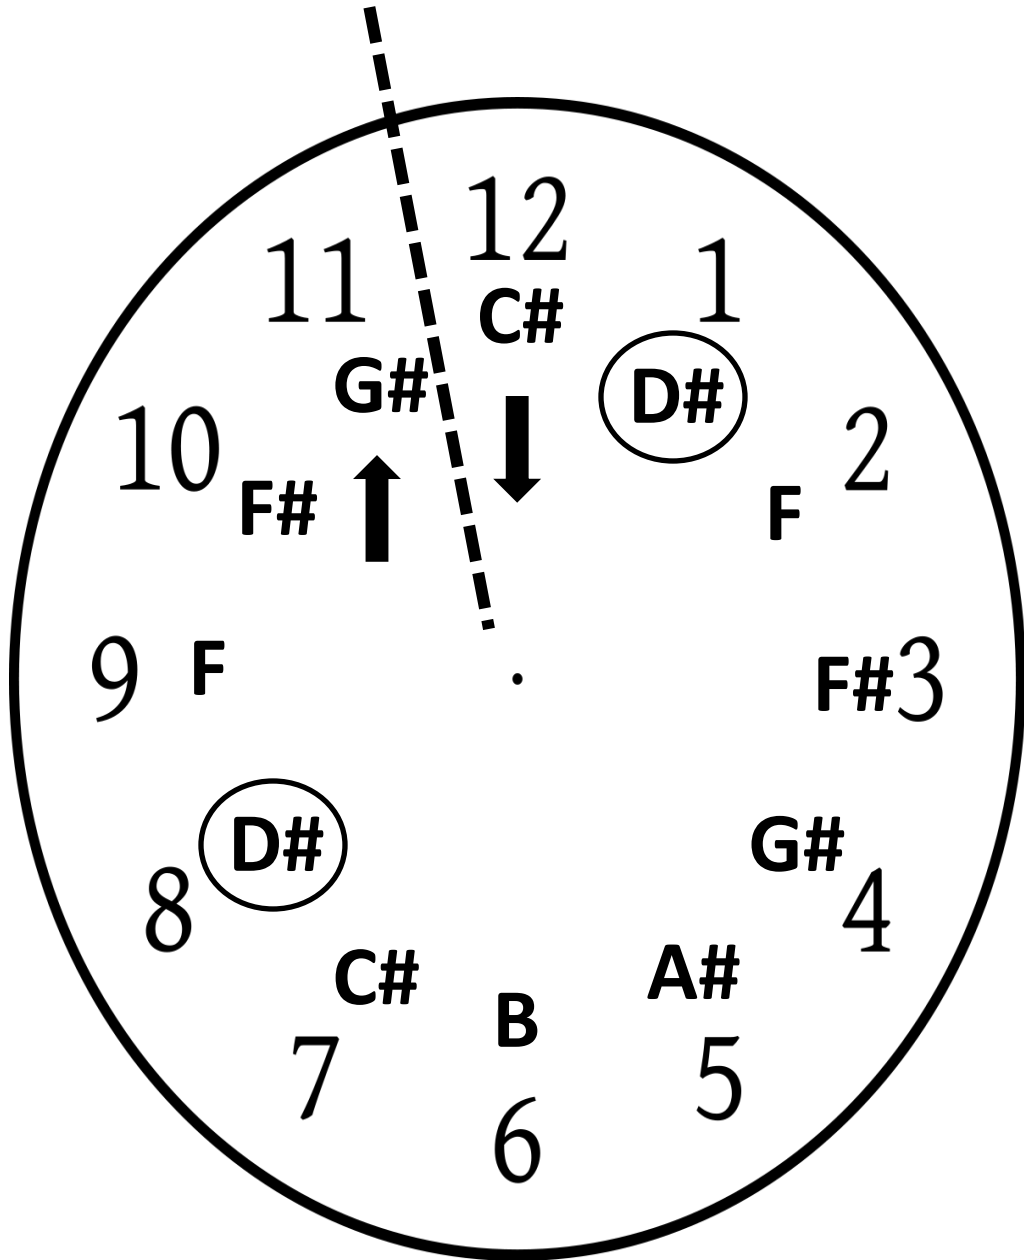

C# minor scale "Clock"

Bass Clef

"Chill Out"

C# minor scale "Clock"

Bb Instruments

"Chill Out"

C# minor scale "Clock"

E♭ Instruments

"Chill Out"

C# minor scale "Clock"

C Instruments

"Chill Out"

C# minor scale "Clock"

French Horn

"Chill Out"