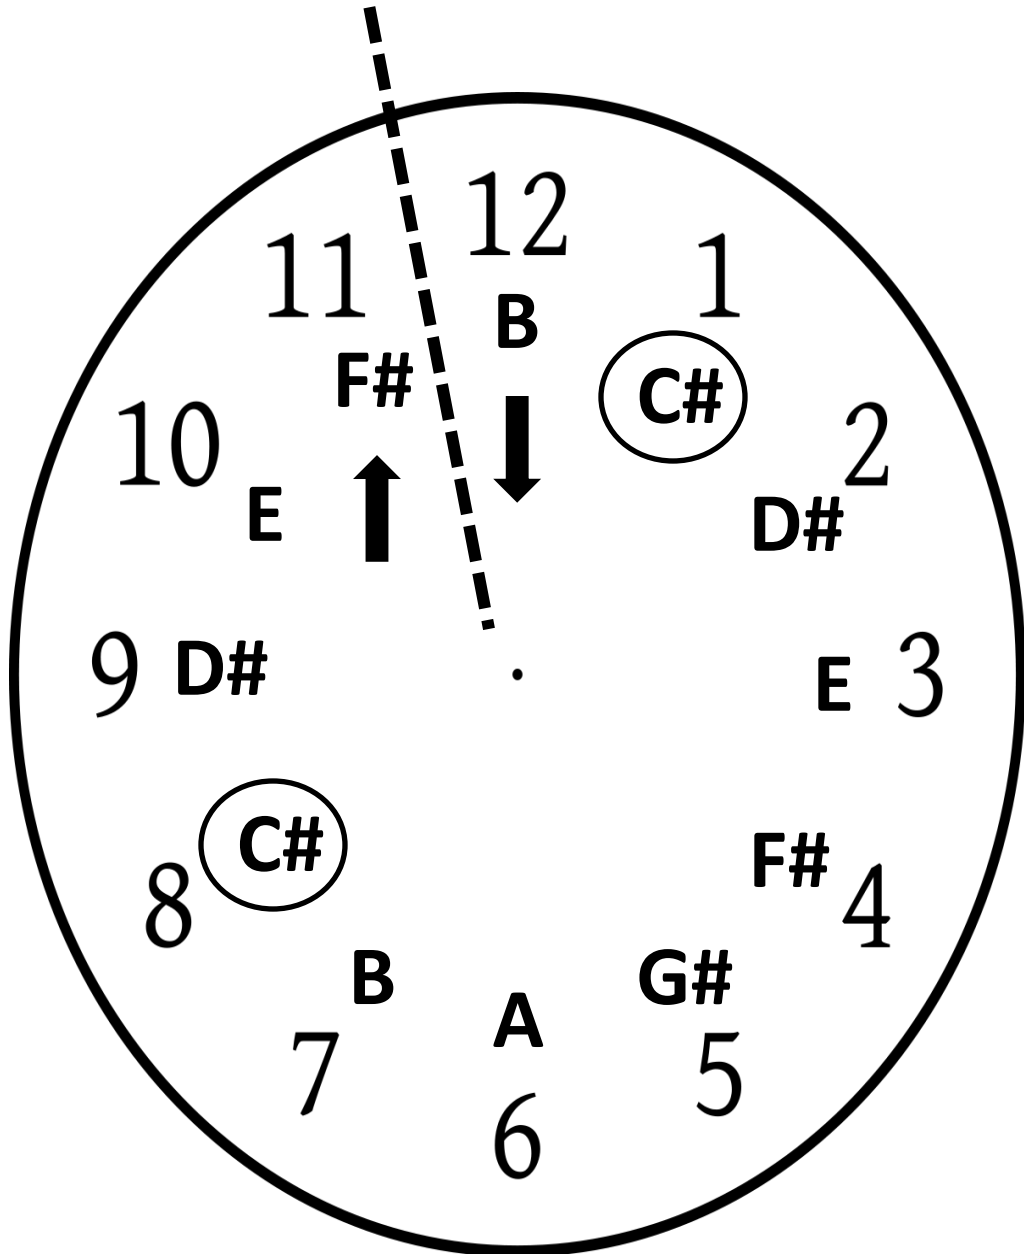

C# minor scale "Clock"

Bass Clef

"Chill Out"

C# minor scale "Clock"

Bb Instruments

"Chill Out"

C# minor scale "Clock"

E♭ Instruments

"Chill Out"

C# minor scale "Clock"

C Instruments

"Chill Out"

C# minor scale "Clock"

French Horn

"Chill Out"