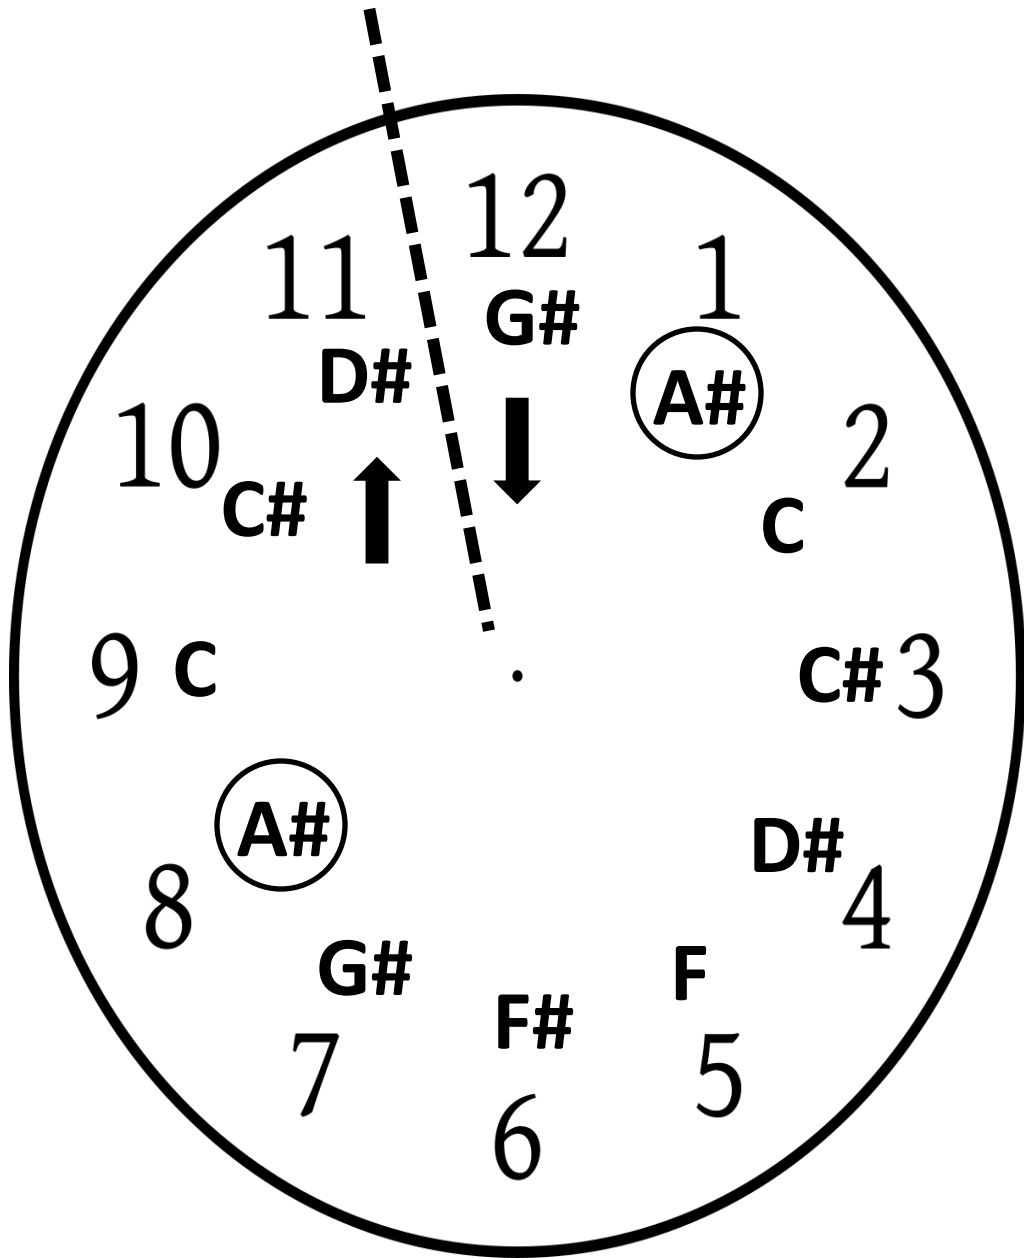

C# minor scale "Clock"

Bass Clef

"Chill Out"

C# minor scale "Clock"

Bb Instruments

"Chill Out"

C# minor scale "Clock"

E♭ Instruments

"Chill Out"

C# minor scale "Clock"

C Instruments

"Chill Out"

C# minor scale "Clock"

French Horn

"Chill Out"