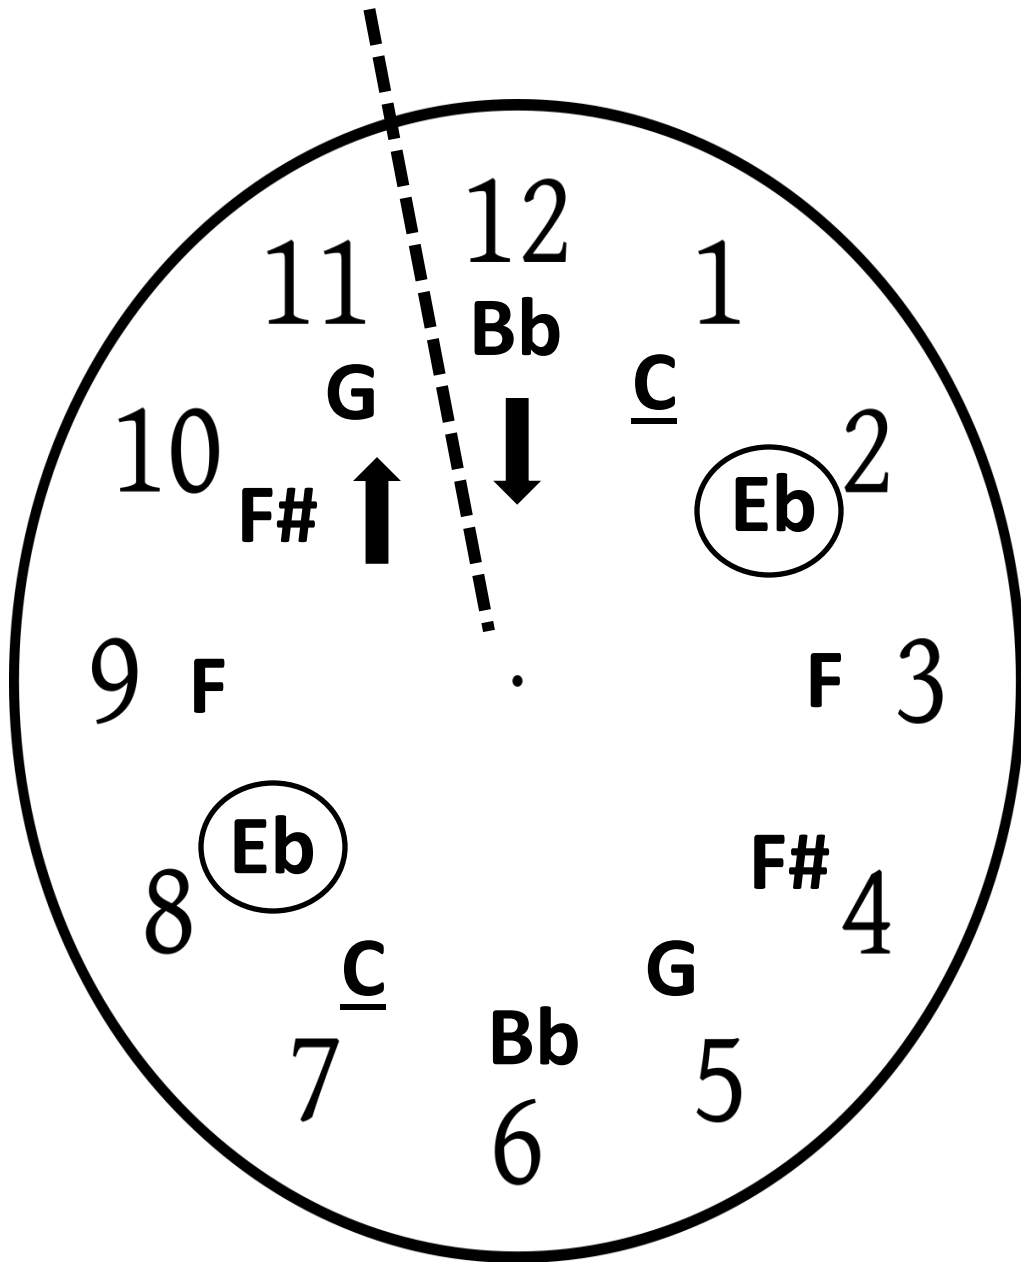

# Blues Scale "Clock" C minor Eb Major

Bass Clef

# Blues Scale "Clock" C minor Eb Major

C Instruments

# Blues Scale "Clock" C minor Eb Major

Bb Instruments

# Blues Scale "Clock" C minor Eb Major

French Horn