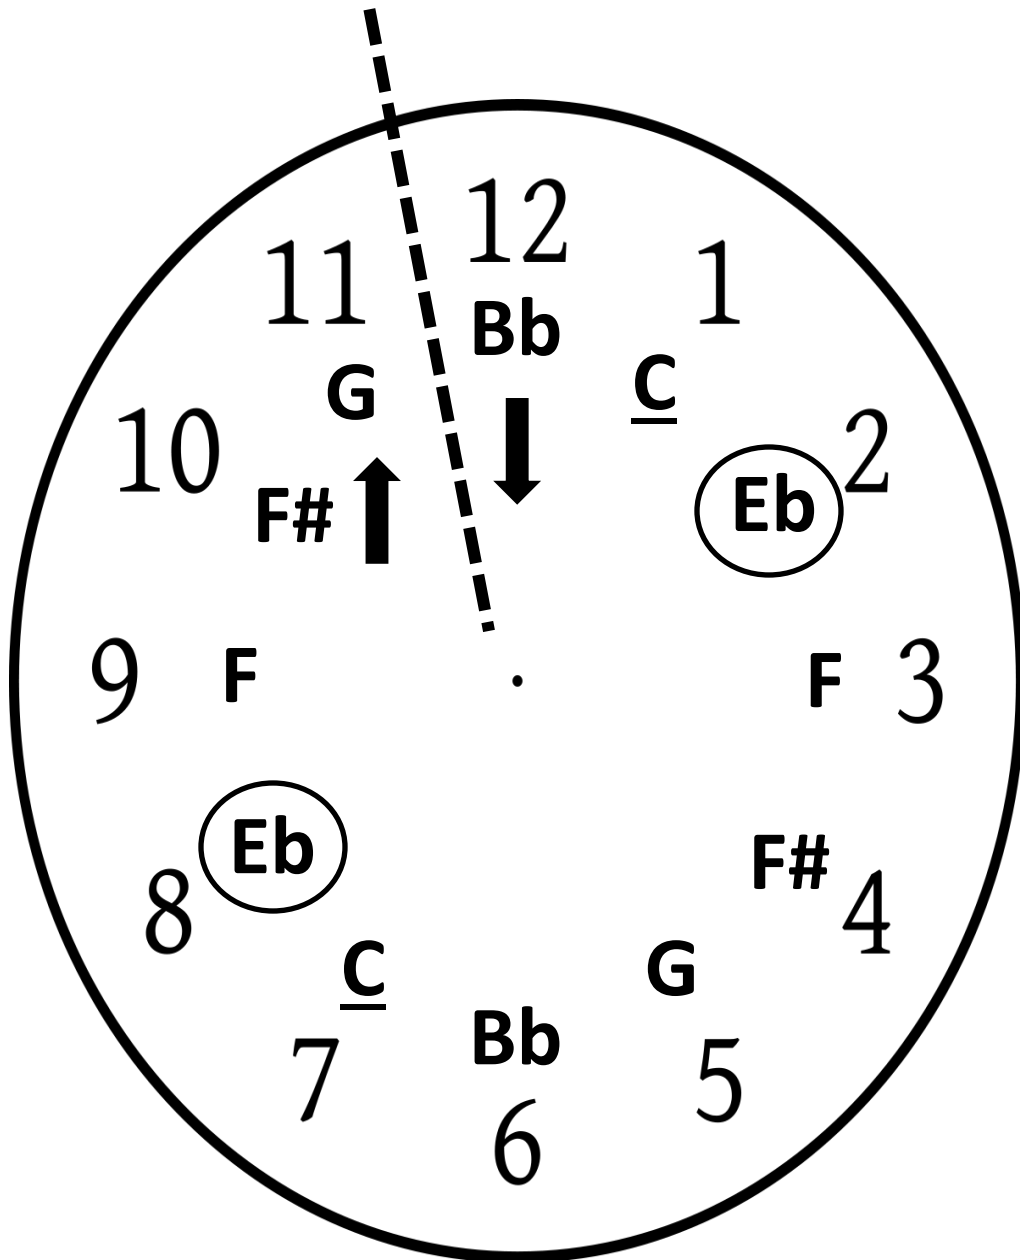

# Blues Scale "Clock" C minor Eb Major

Bass Clef

# Blues Scale "Clock" C minor Eb Major

C Instruments

# Blues Scale "Clock" C minor Eb Major

Bb Instruments

# Blues Scale "Clock" C minor Eb Major

French Horn