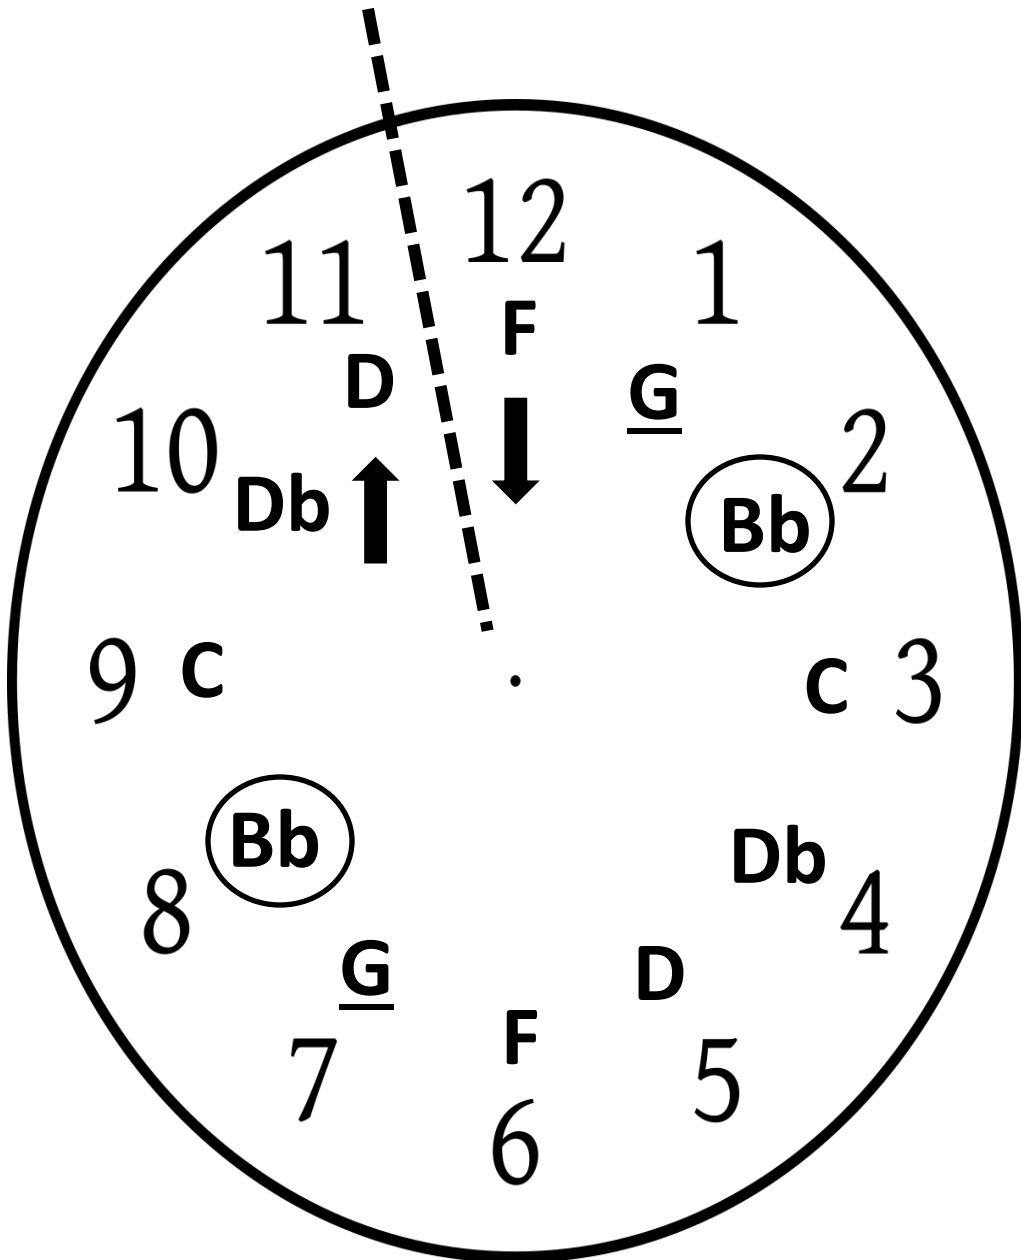

# Blues Scale "Clock" C minor Eb Major

Bass Clef

# Blues Scale "Clock" C minor Eb Major

C Instruments

# Blues Scale "Clock" C minor Eb Major

Bb Instruments

# Blues Scale "Clock" C minor Eb Major

French Horn