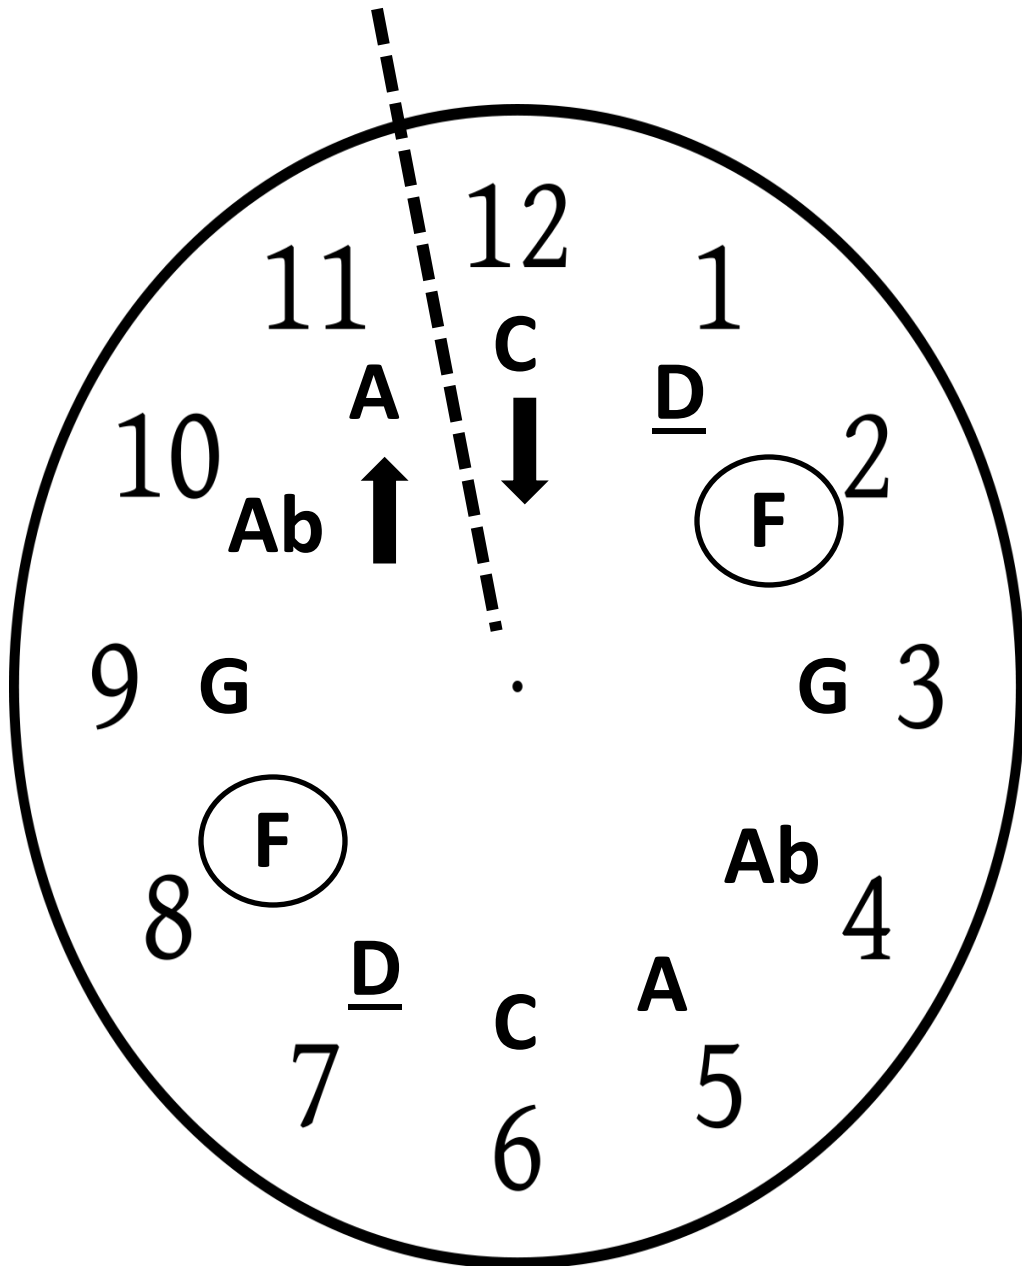

# Blues Scale "Clock" C minor Eb Major

Bass Clef

# Blues Scale "Clock" C minor Eb Major

C Instruments

# Blues Scale "Clock" C minor Eb Major

Bb Instruments

# Blues Scale "Clock" C minor Eb Major

French Horn