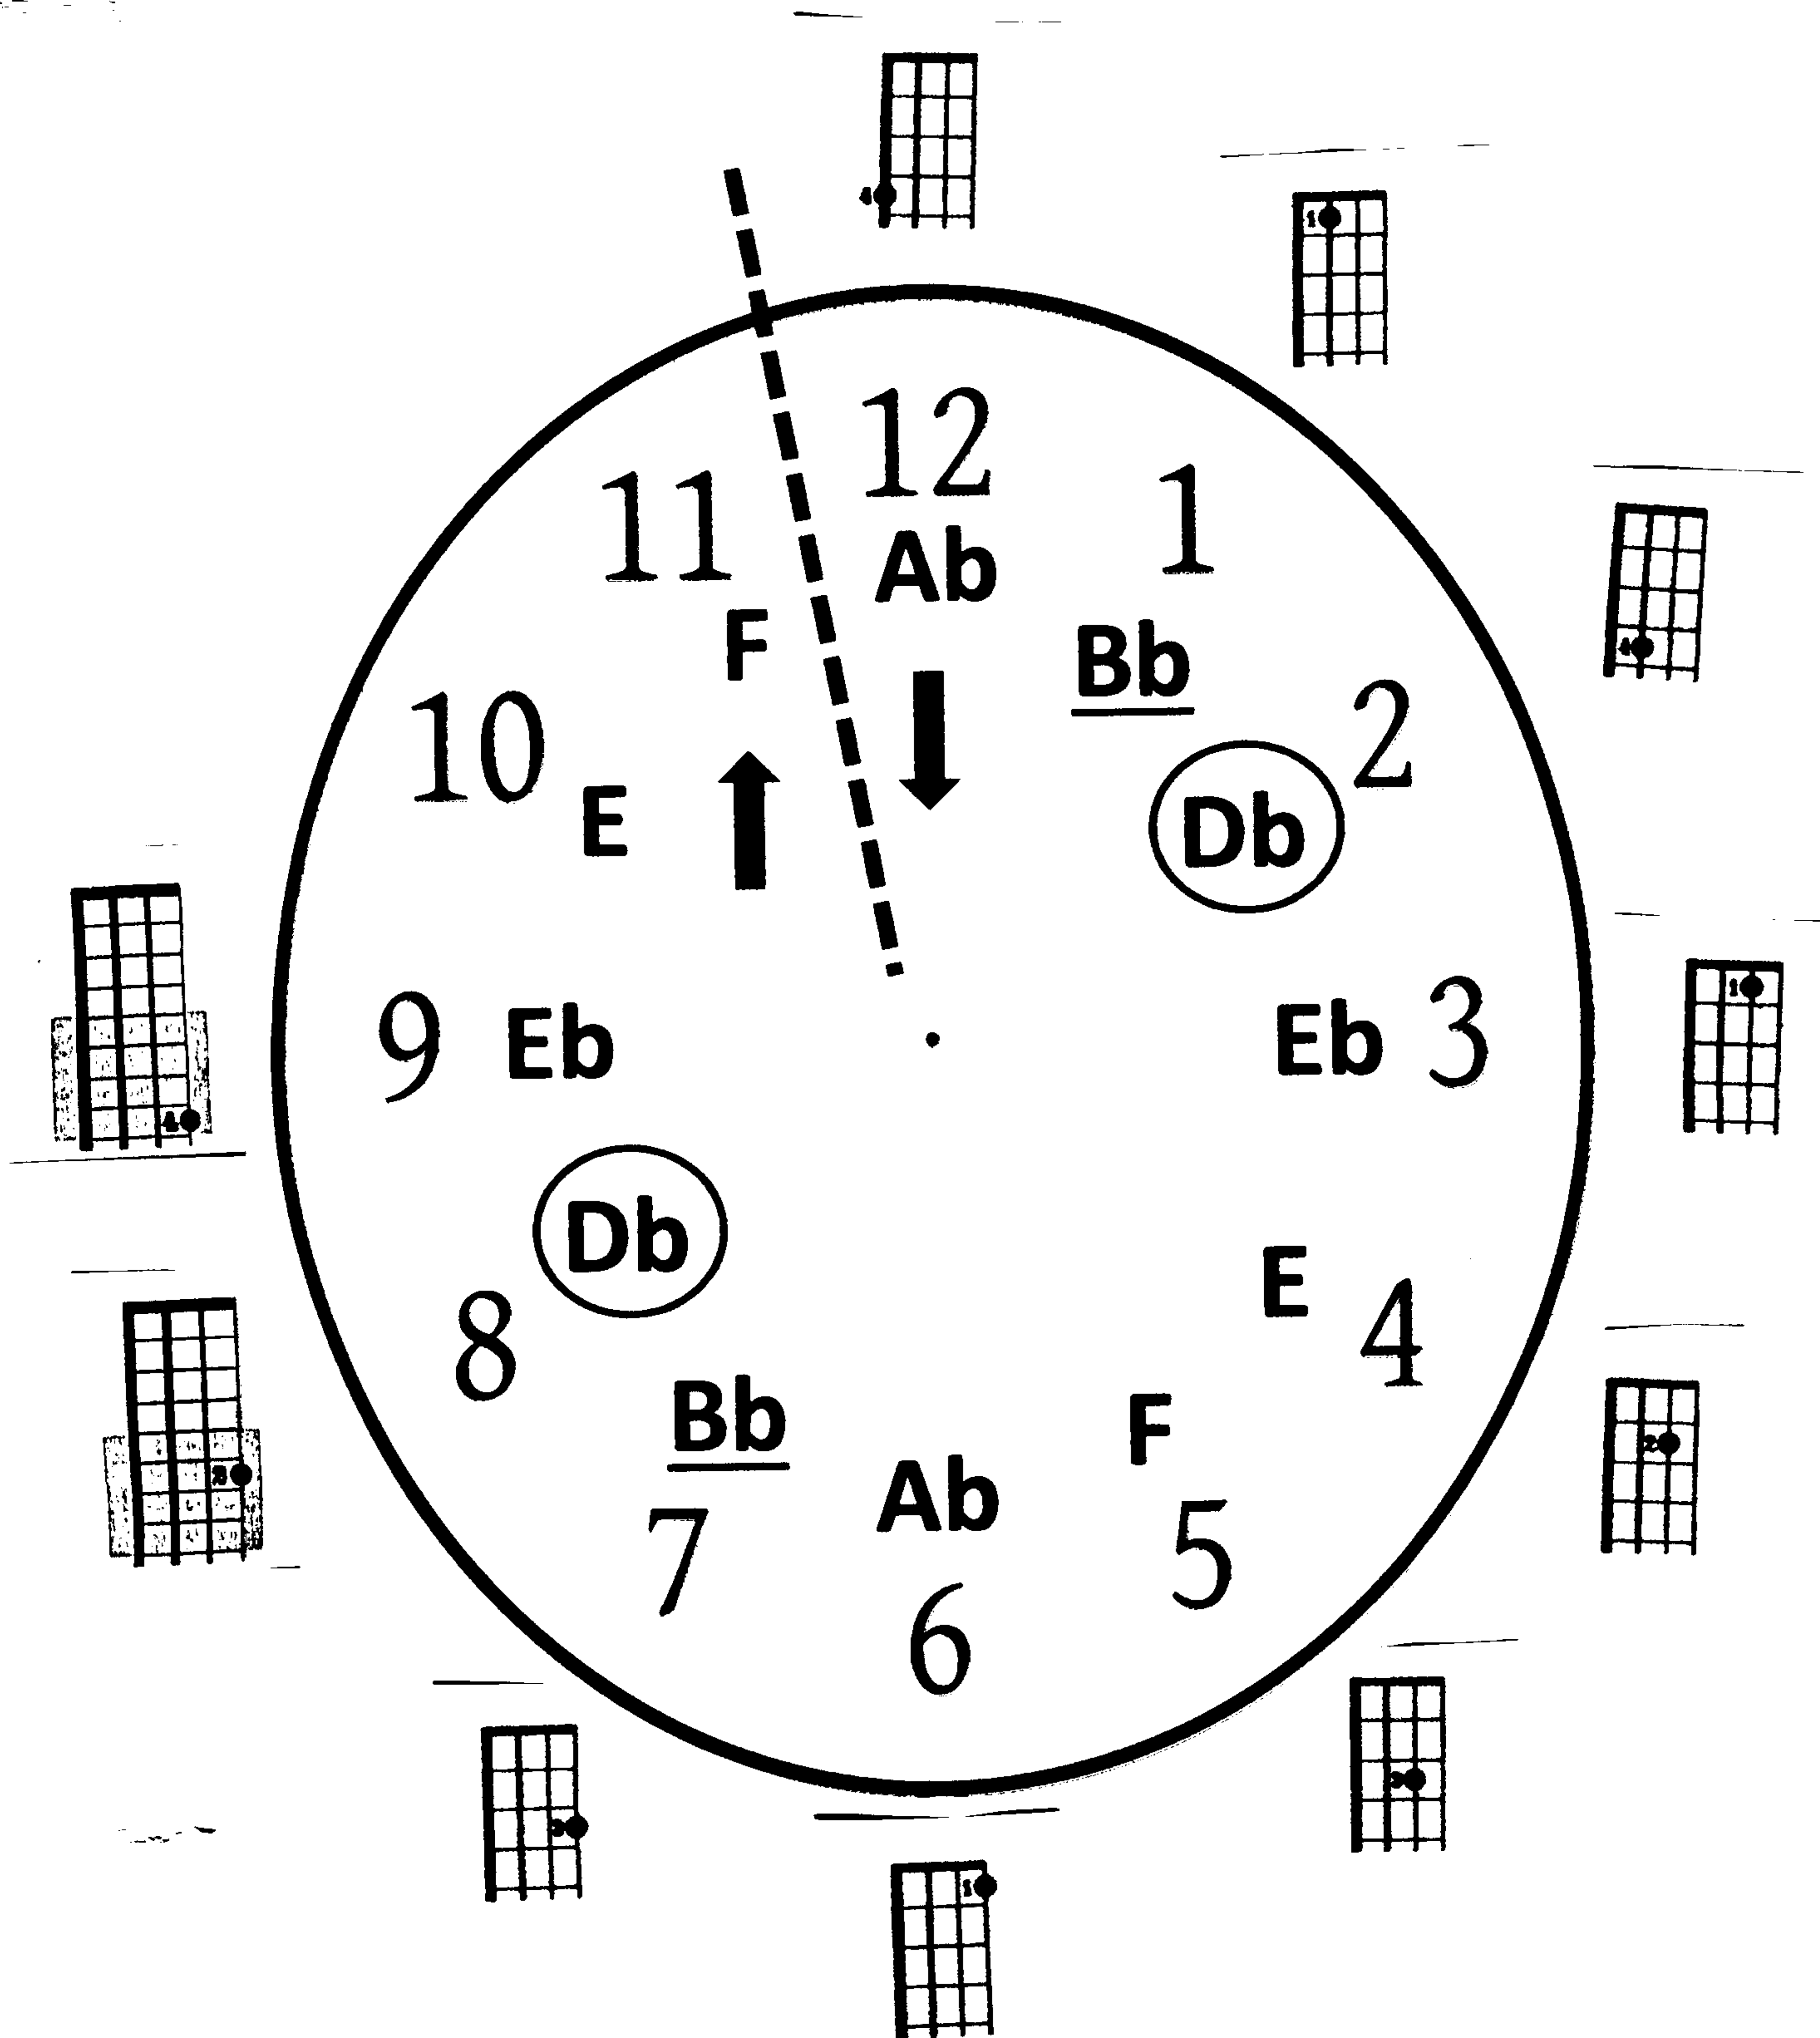

Db Major Bb minor Blues Scale "Clock"

Alto & Baritone Saxophone

Eb Instruments

Db Major Bb minor Blues Scale "Clock"

Baritone / Tuba

Bass Clef

Db Major Bb minor Blues Scale "Clock"

Bassoon

Bass Clef

Db Major Bb minor Blues Scale "Clock"

Clarinets

Bb Instruments

Db Major Bb minor Blues Scale "Clock"

Electric Bass

Bass Clef

Db Major Bb minor Blues Scale "Clock"

Flute / Piccolo

C Instruments

Db Major Bb minor Blues Scale "Clock"

French Horn

Db Major Bb minor Blues Scale "Clock"

Oboe

C Instruments

Db Major Bb minor Blues Scale "Clock"