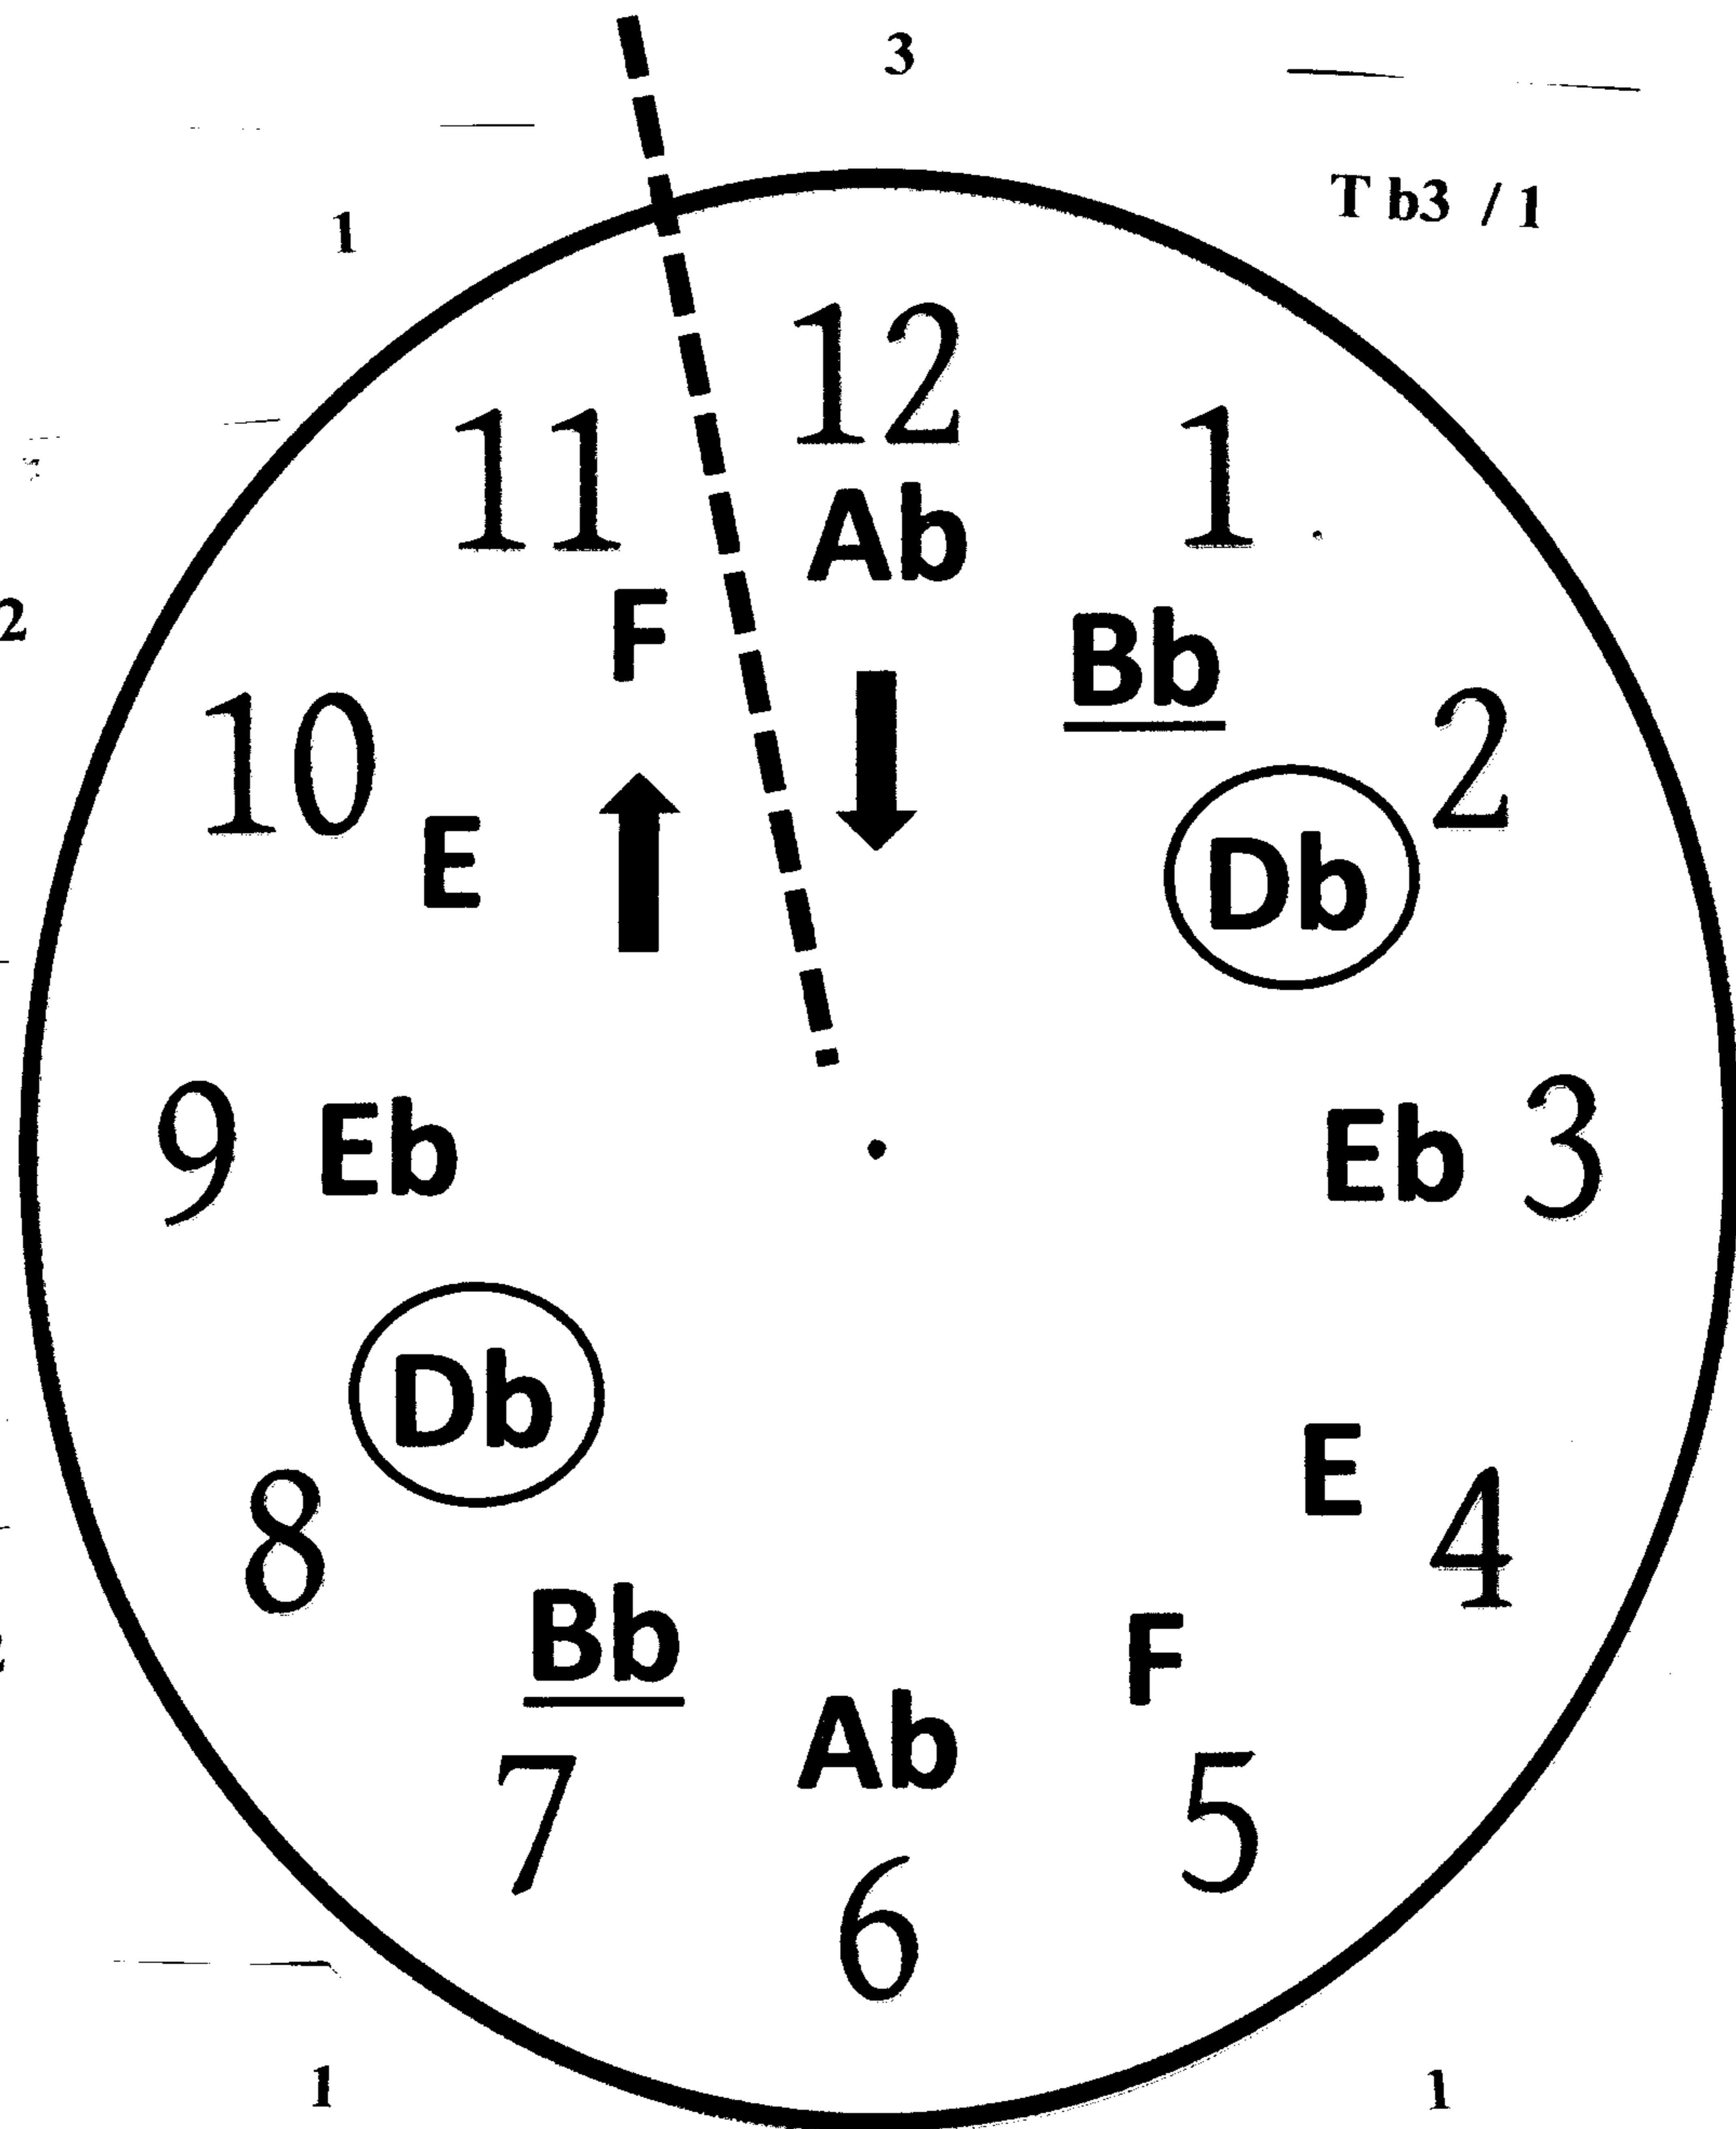

Db Major Bb minor Blues Scale "Clock"

Alto & Baritone Saxophone

Eb Instruments

Db Major Bb minor Blues Scale "Clock"

Baritone / Tuba

Bass Clef

Db Major Bb minor Blues Scale "Clock"

Bassoon

Flute / Piccolo

C Instruments

Db Major Bb minor Blues Scale "Clock"

French Horn

Db Major Bb minor Blues Scale "Clock"

Oboe

C Instruments

Db Major Bb minor Blues Scale "Clock"

Trumpets

Bb Instruments

Db Major Bb minor Blues Scale "Clock"

Tenor Saxophone

Bb Instruments

Db Major Bb minor Blues Scale "Clock"

Trombone

Bass Clef