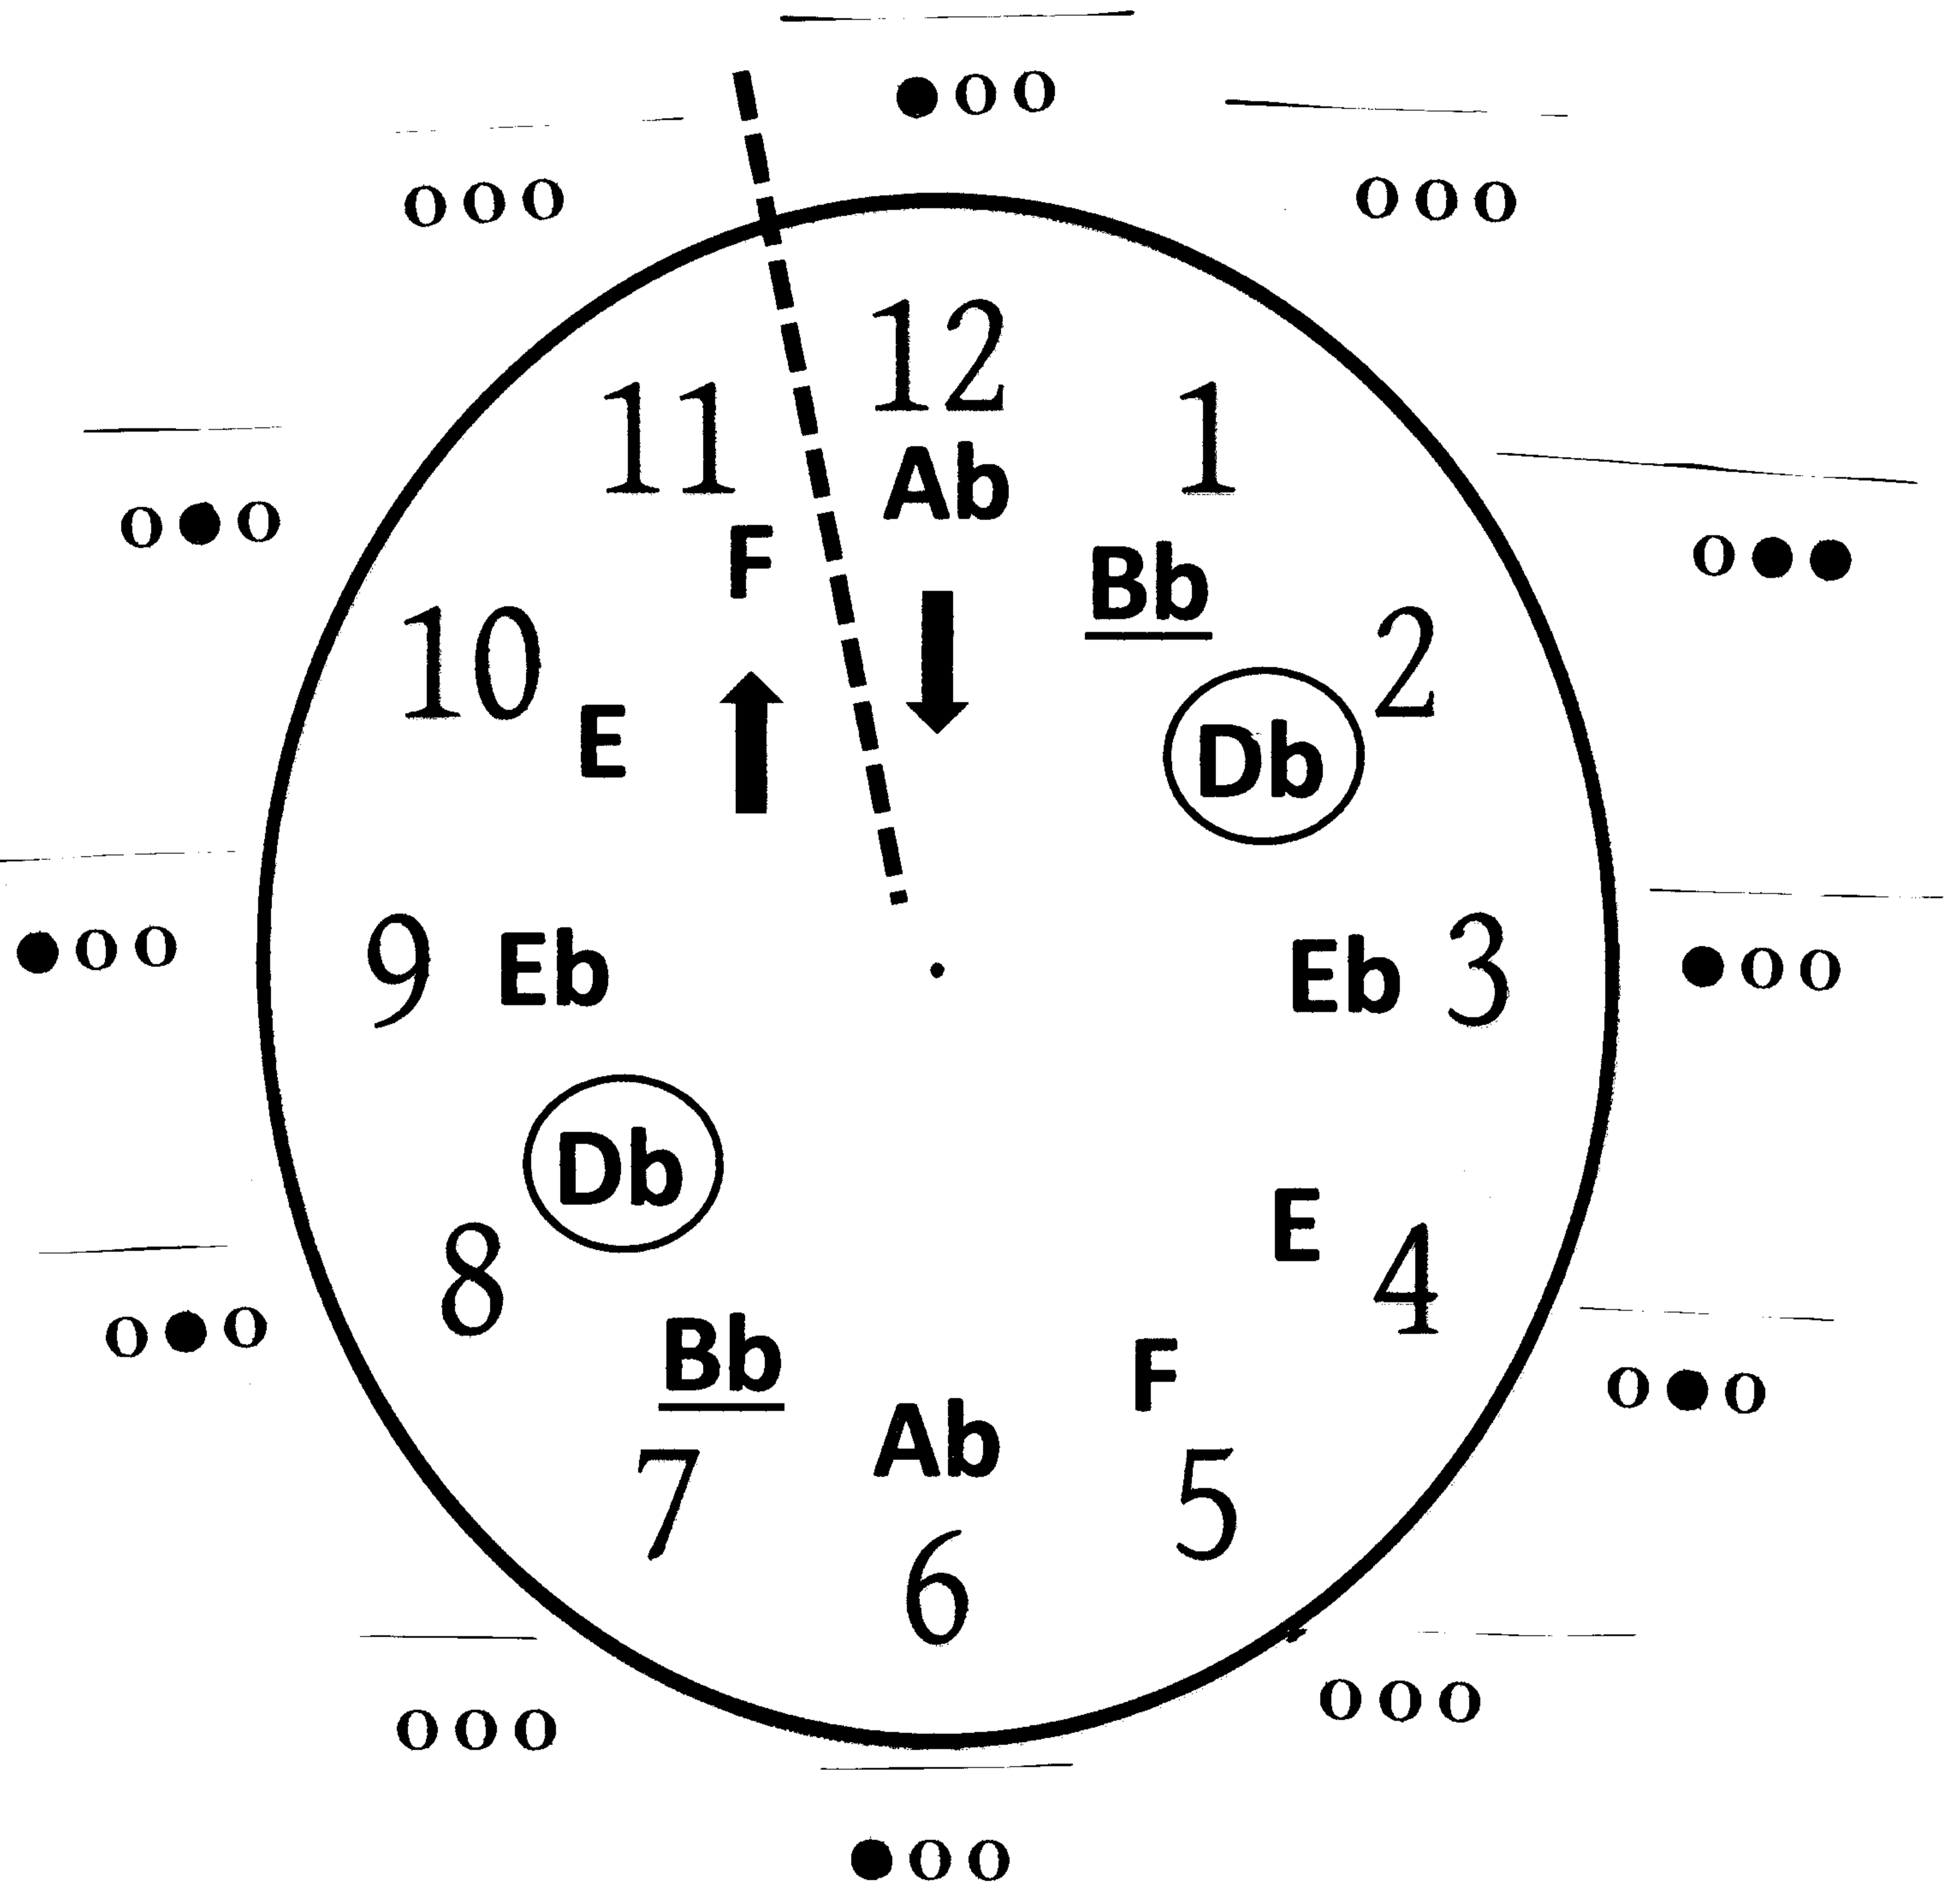

Db Major Bb minor Blues Scale "Clock"

Alto & Baritone Saxophone

Eb Instruments

Db Major Bb minor Blues Scale "Clock"

Baritone / Tuba

Bass Clef

Db Major Bb minor Blues Scale "Clock"

Bassoon

Bass Clef

Db Major Bb minor Blues Scale "Clock"

Clarinets

Bb Instruments

Db Major Bb minor Blues Scale "Clock"

Electric Bass

Bass Clef

Db Major Bb minor Blues Scale "Clock"

Flute / Piccolo

C Instruments

Db Major Bb minor Blues Scale "Clock"

French Horn

Db Major Bb minor Blues Scale "Clock"

Oboe

C Instruments

Db Major Bb minor Blues Scale "Clock"