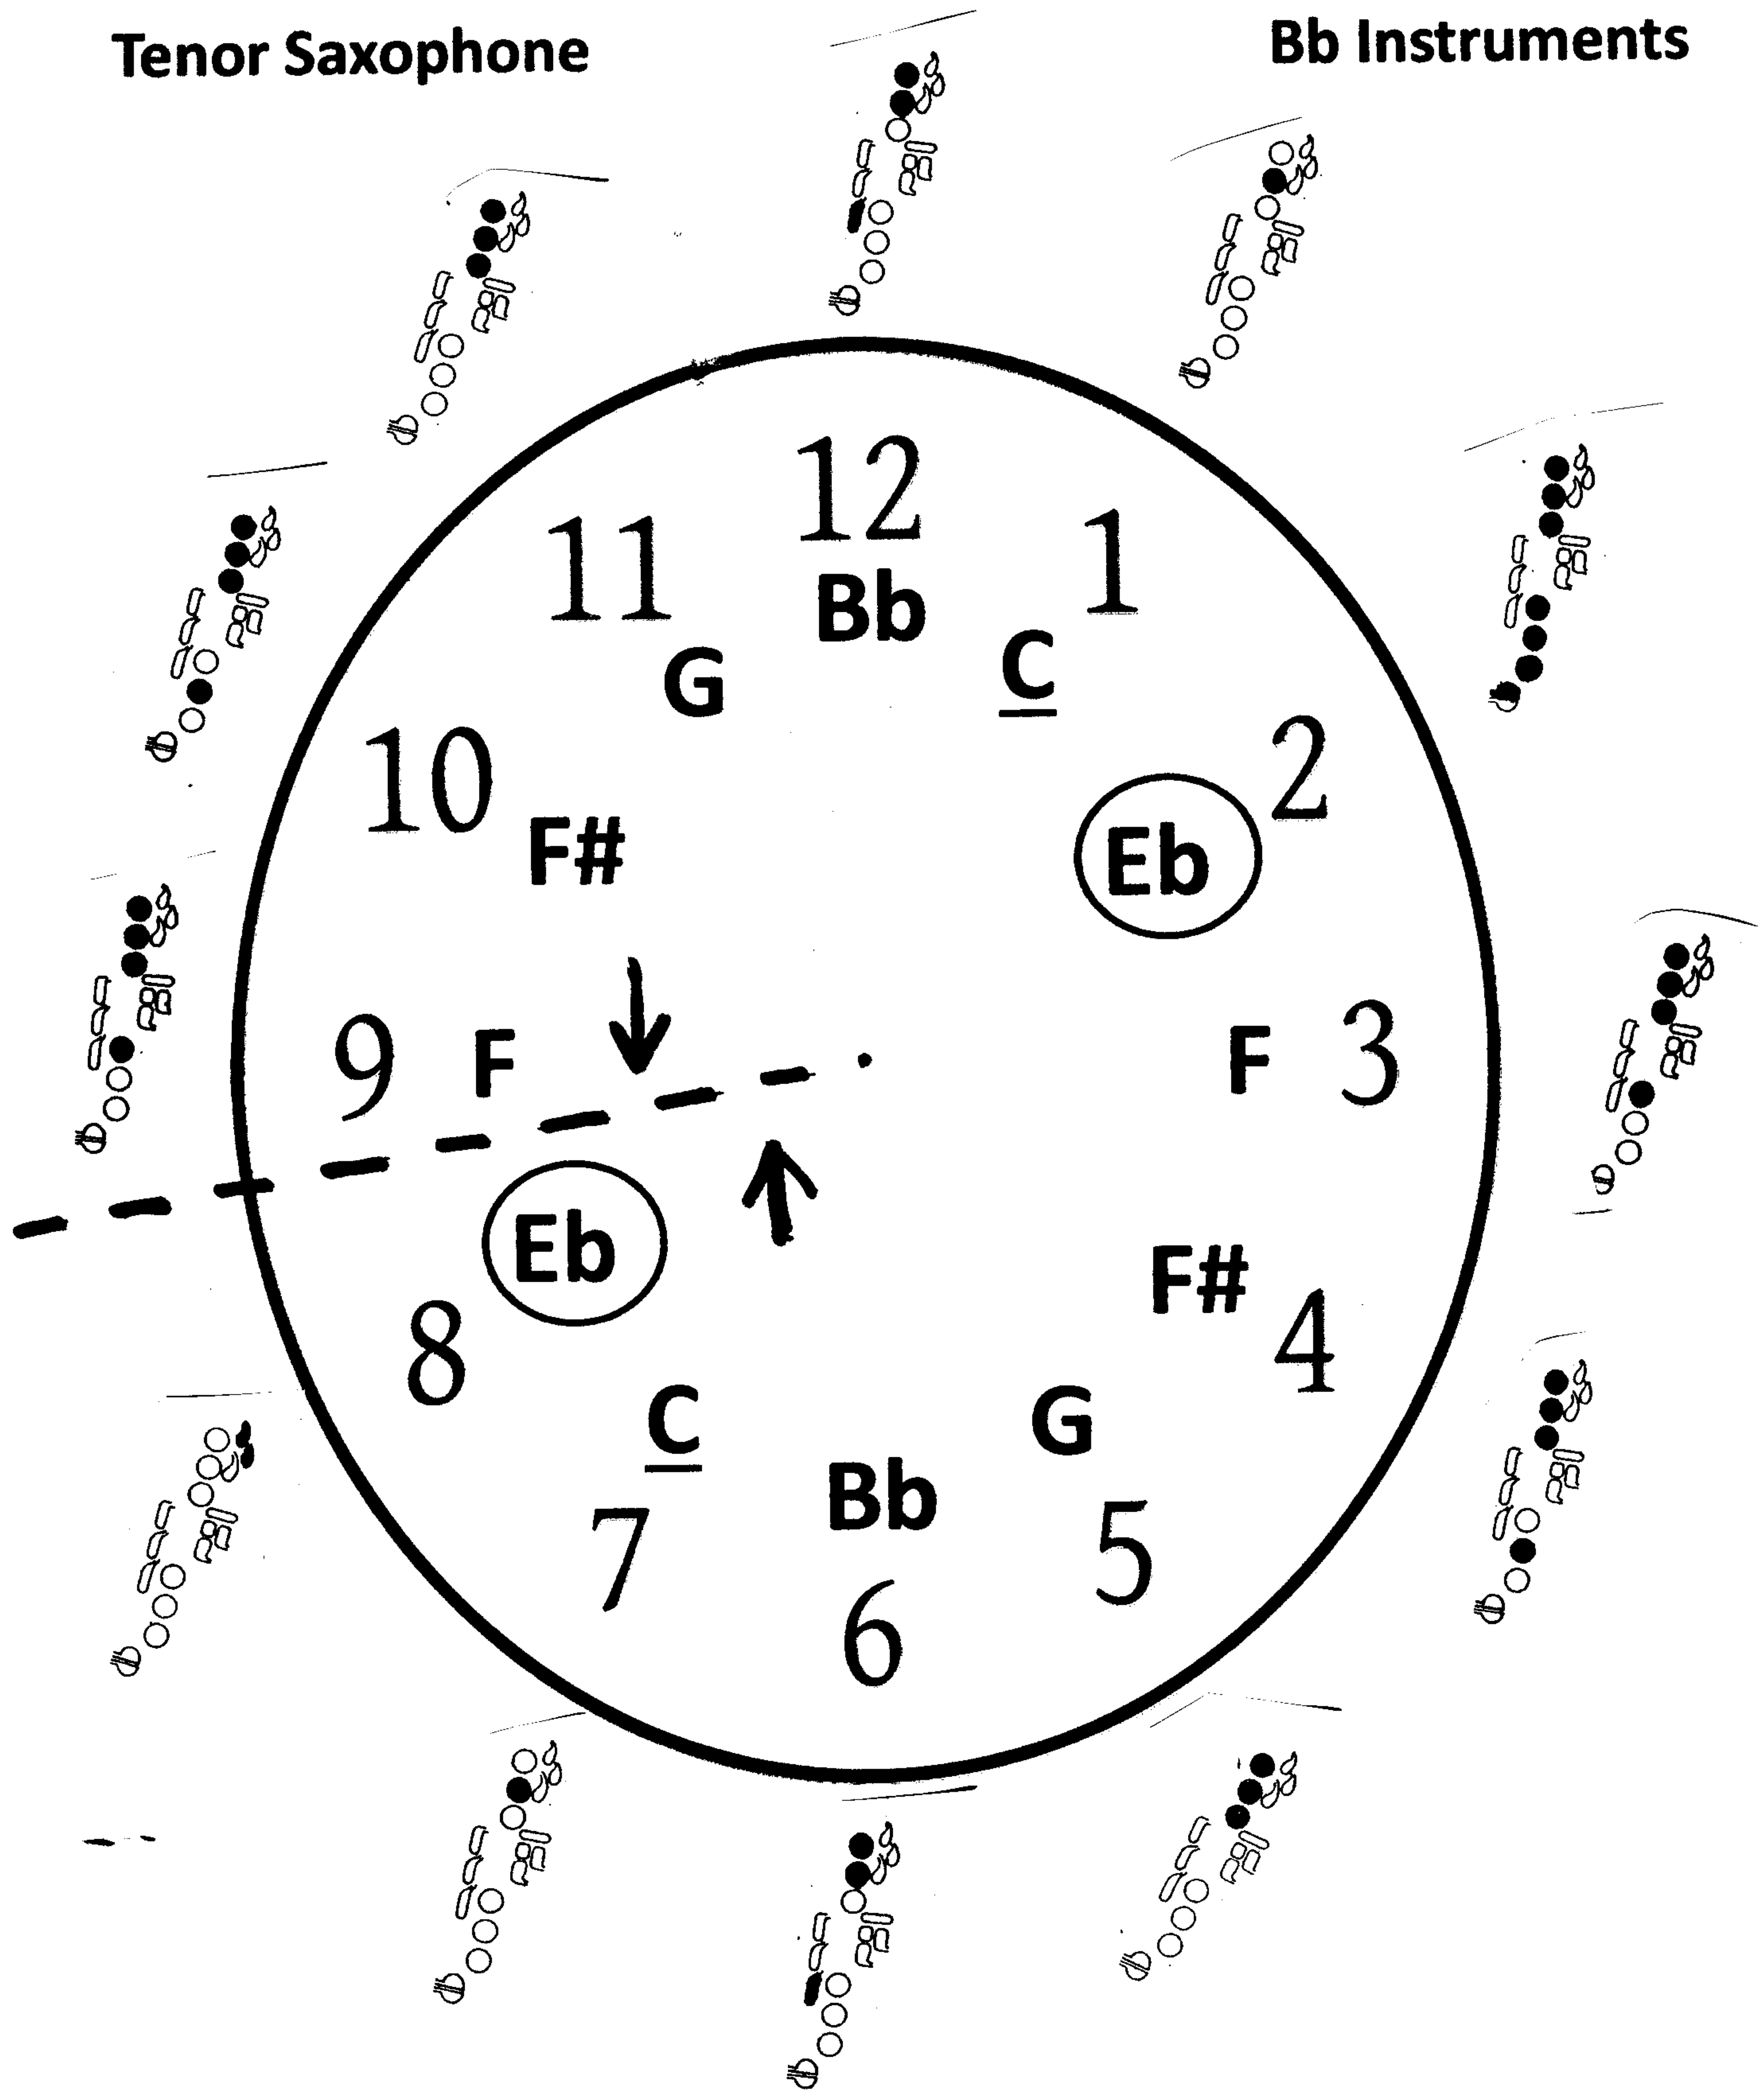

Db Major Bb minor Blues Scale "Clock"

Tenor Saxophone

Bb Instruments