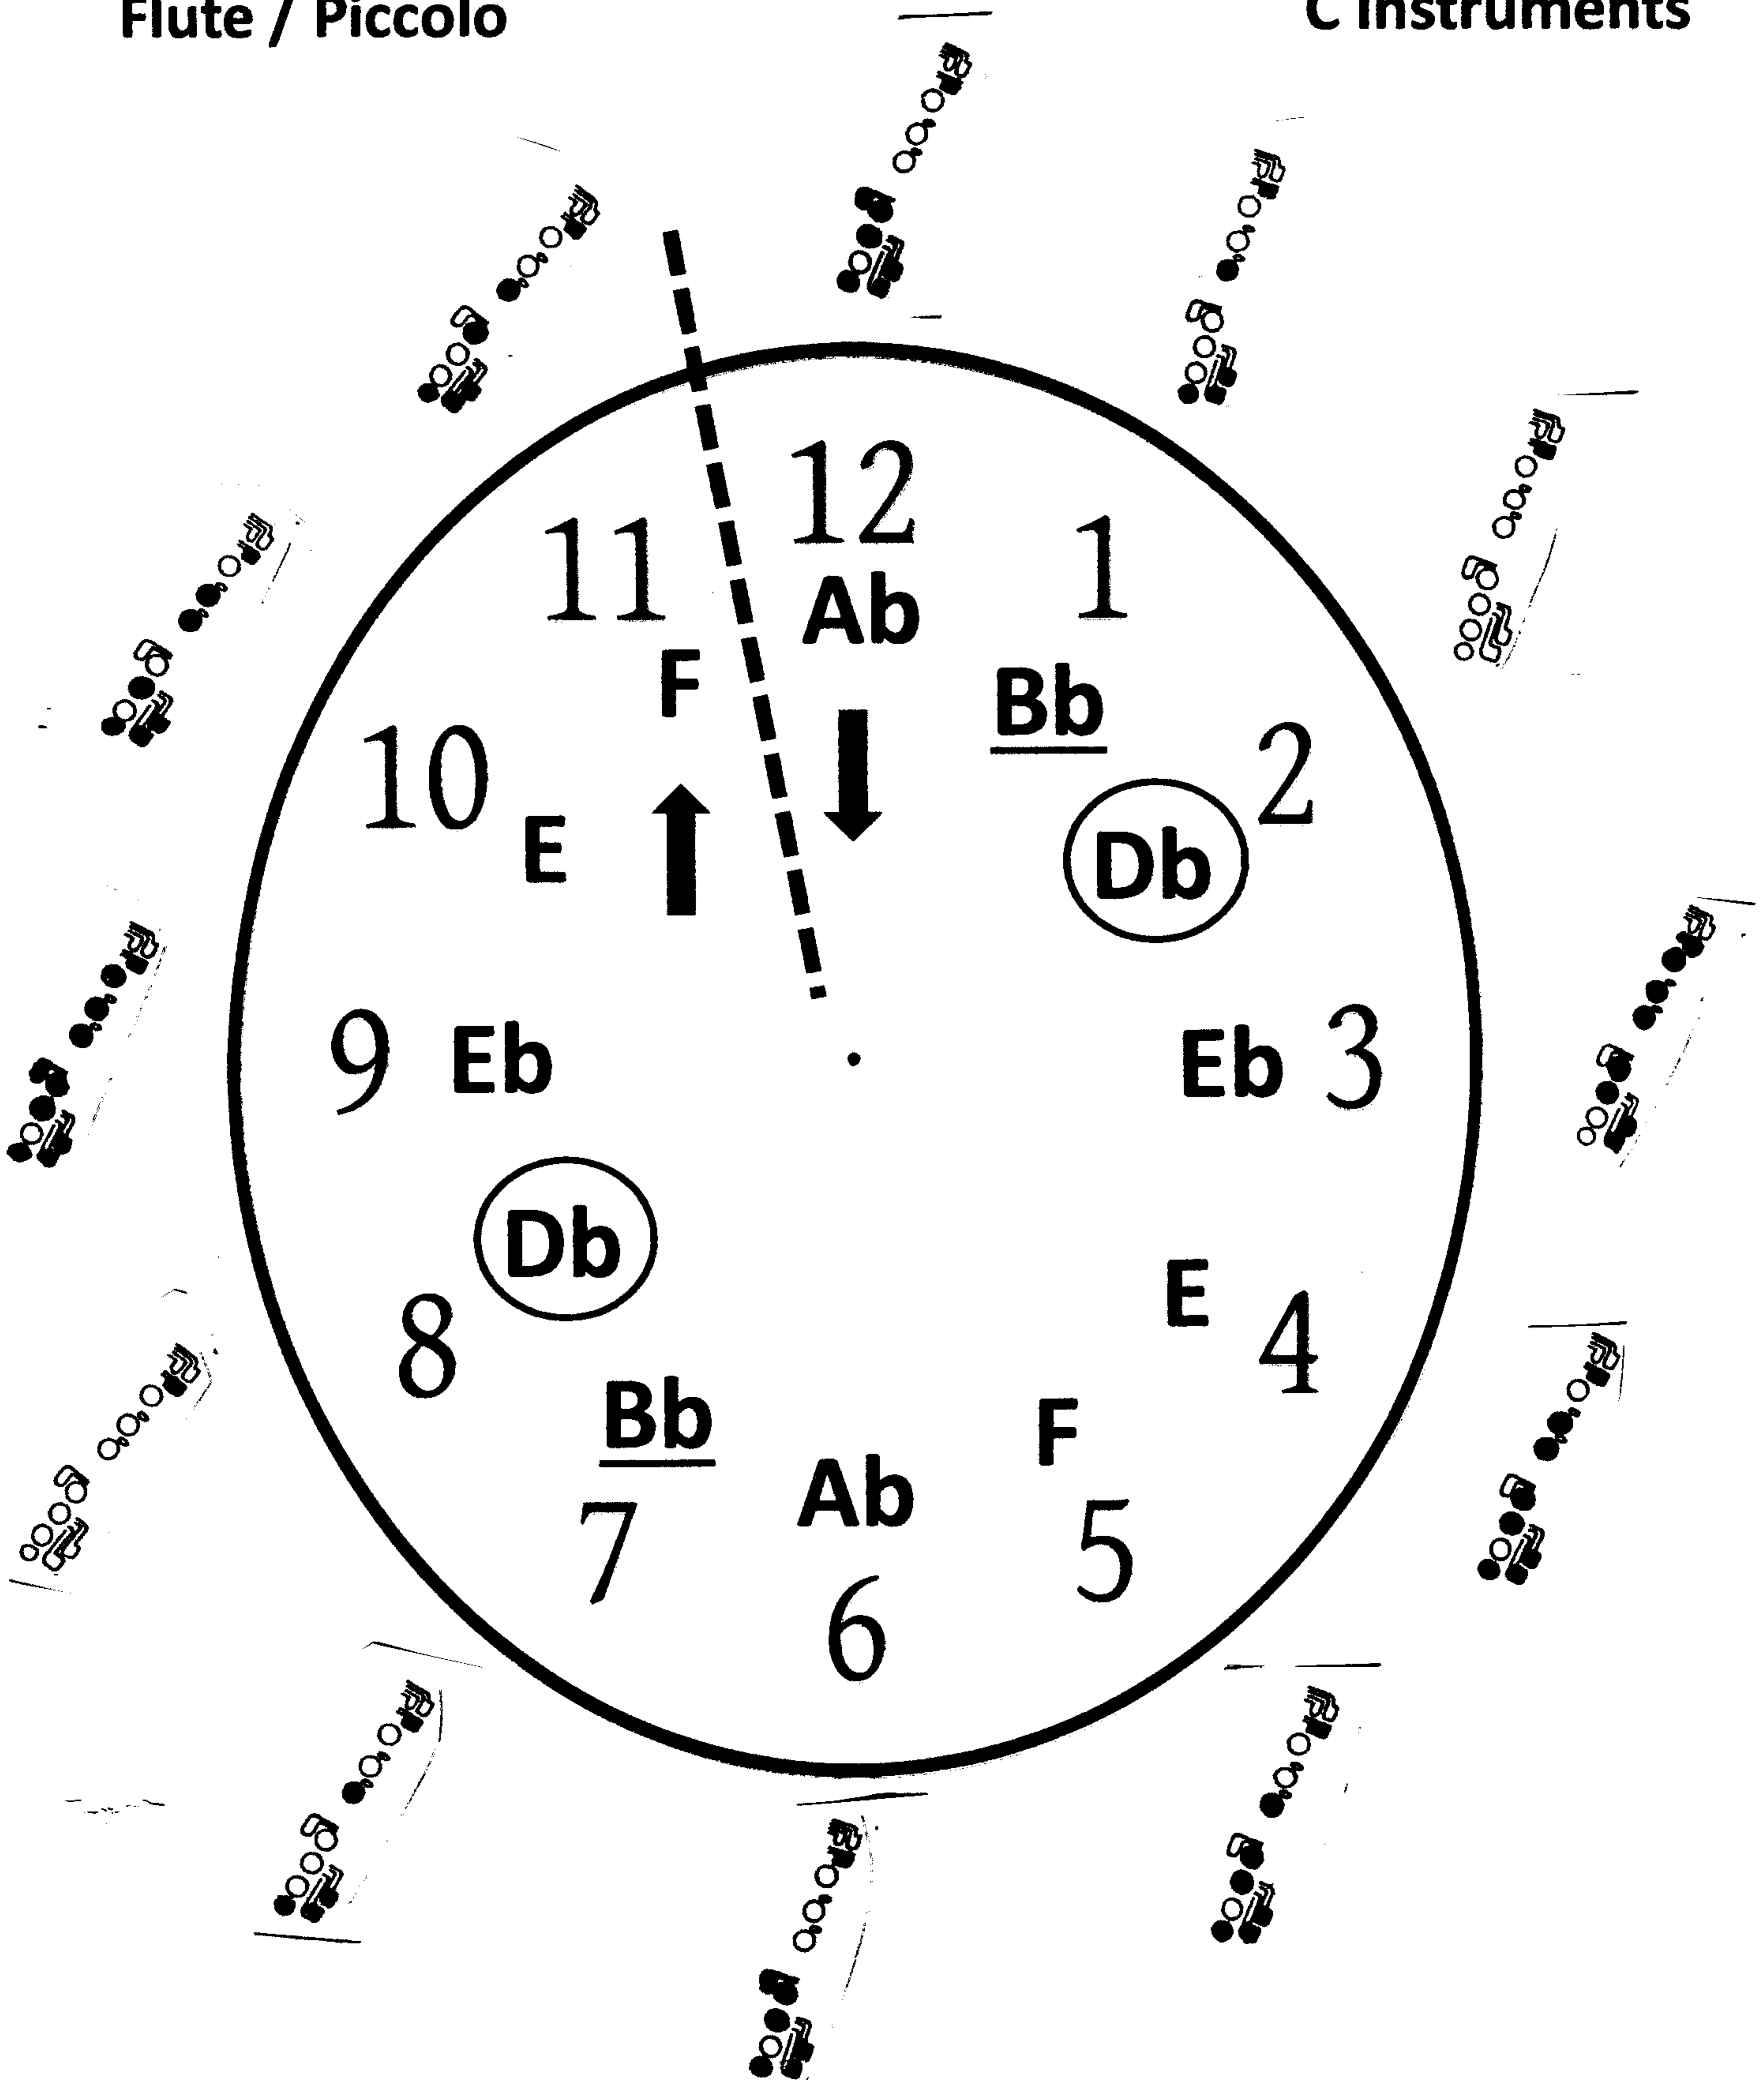

Db Major Bb minor Blues Scale "Clock"

Alto & Baritone Saxophone

Eb Instruments

Db Major Bb minor Blues Scale "Clock"

Baritone / Tuba

Bass Clef

Db Major Bb minor Blues Scale "Clock"

Bassoon

Bass Clef

Db Major Bb minor Blues Scale "Clock"

Clarinets

Bb Instruments

Db Major Bb minor Blues Scale "Clock"

Electric Bass

Bass Clef

Db Major Bb minor Blues Scale "Clock"

Flute / Piccolo

C Instruments

Db Major Bb minor Blues Scale "Clock"

French Horn

Db Major Bb minor Blues Scale "Clock"

Oboe

C Instruments

Db Major Bb minor Blues Scale "Clock"