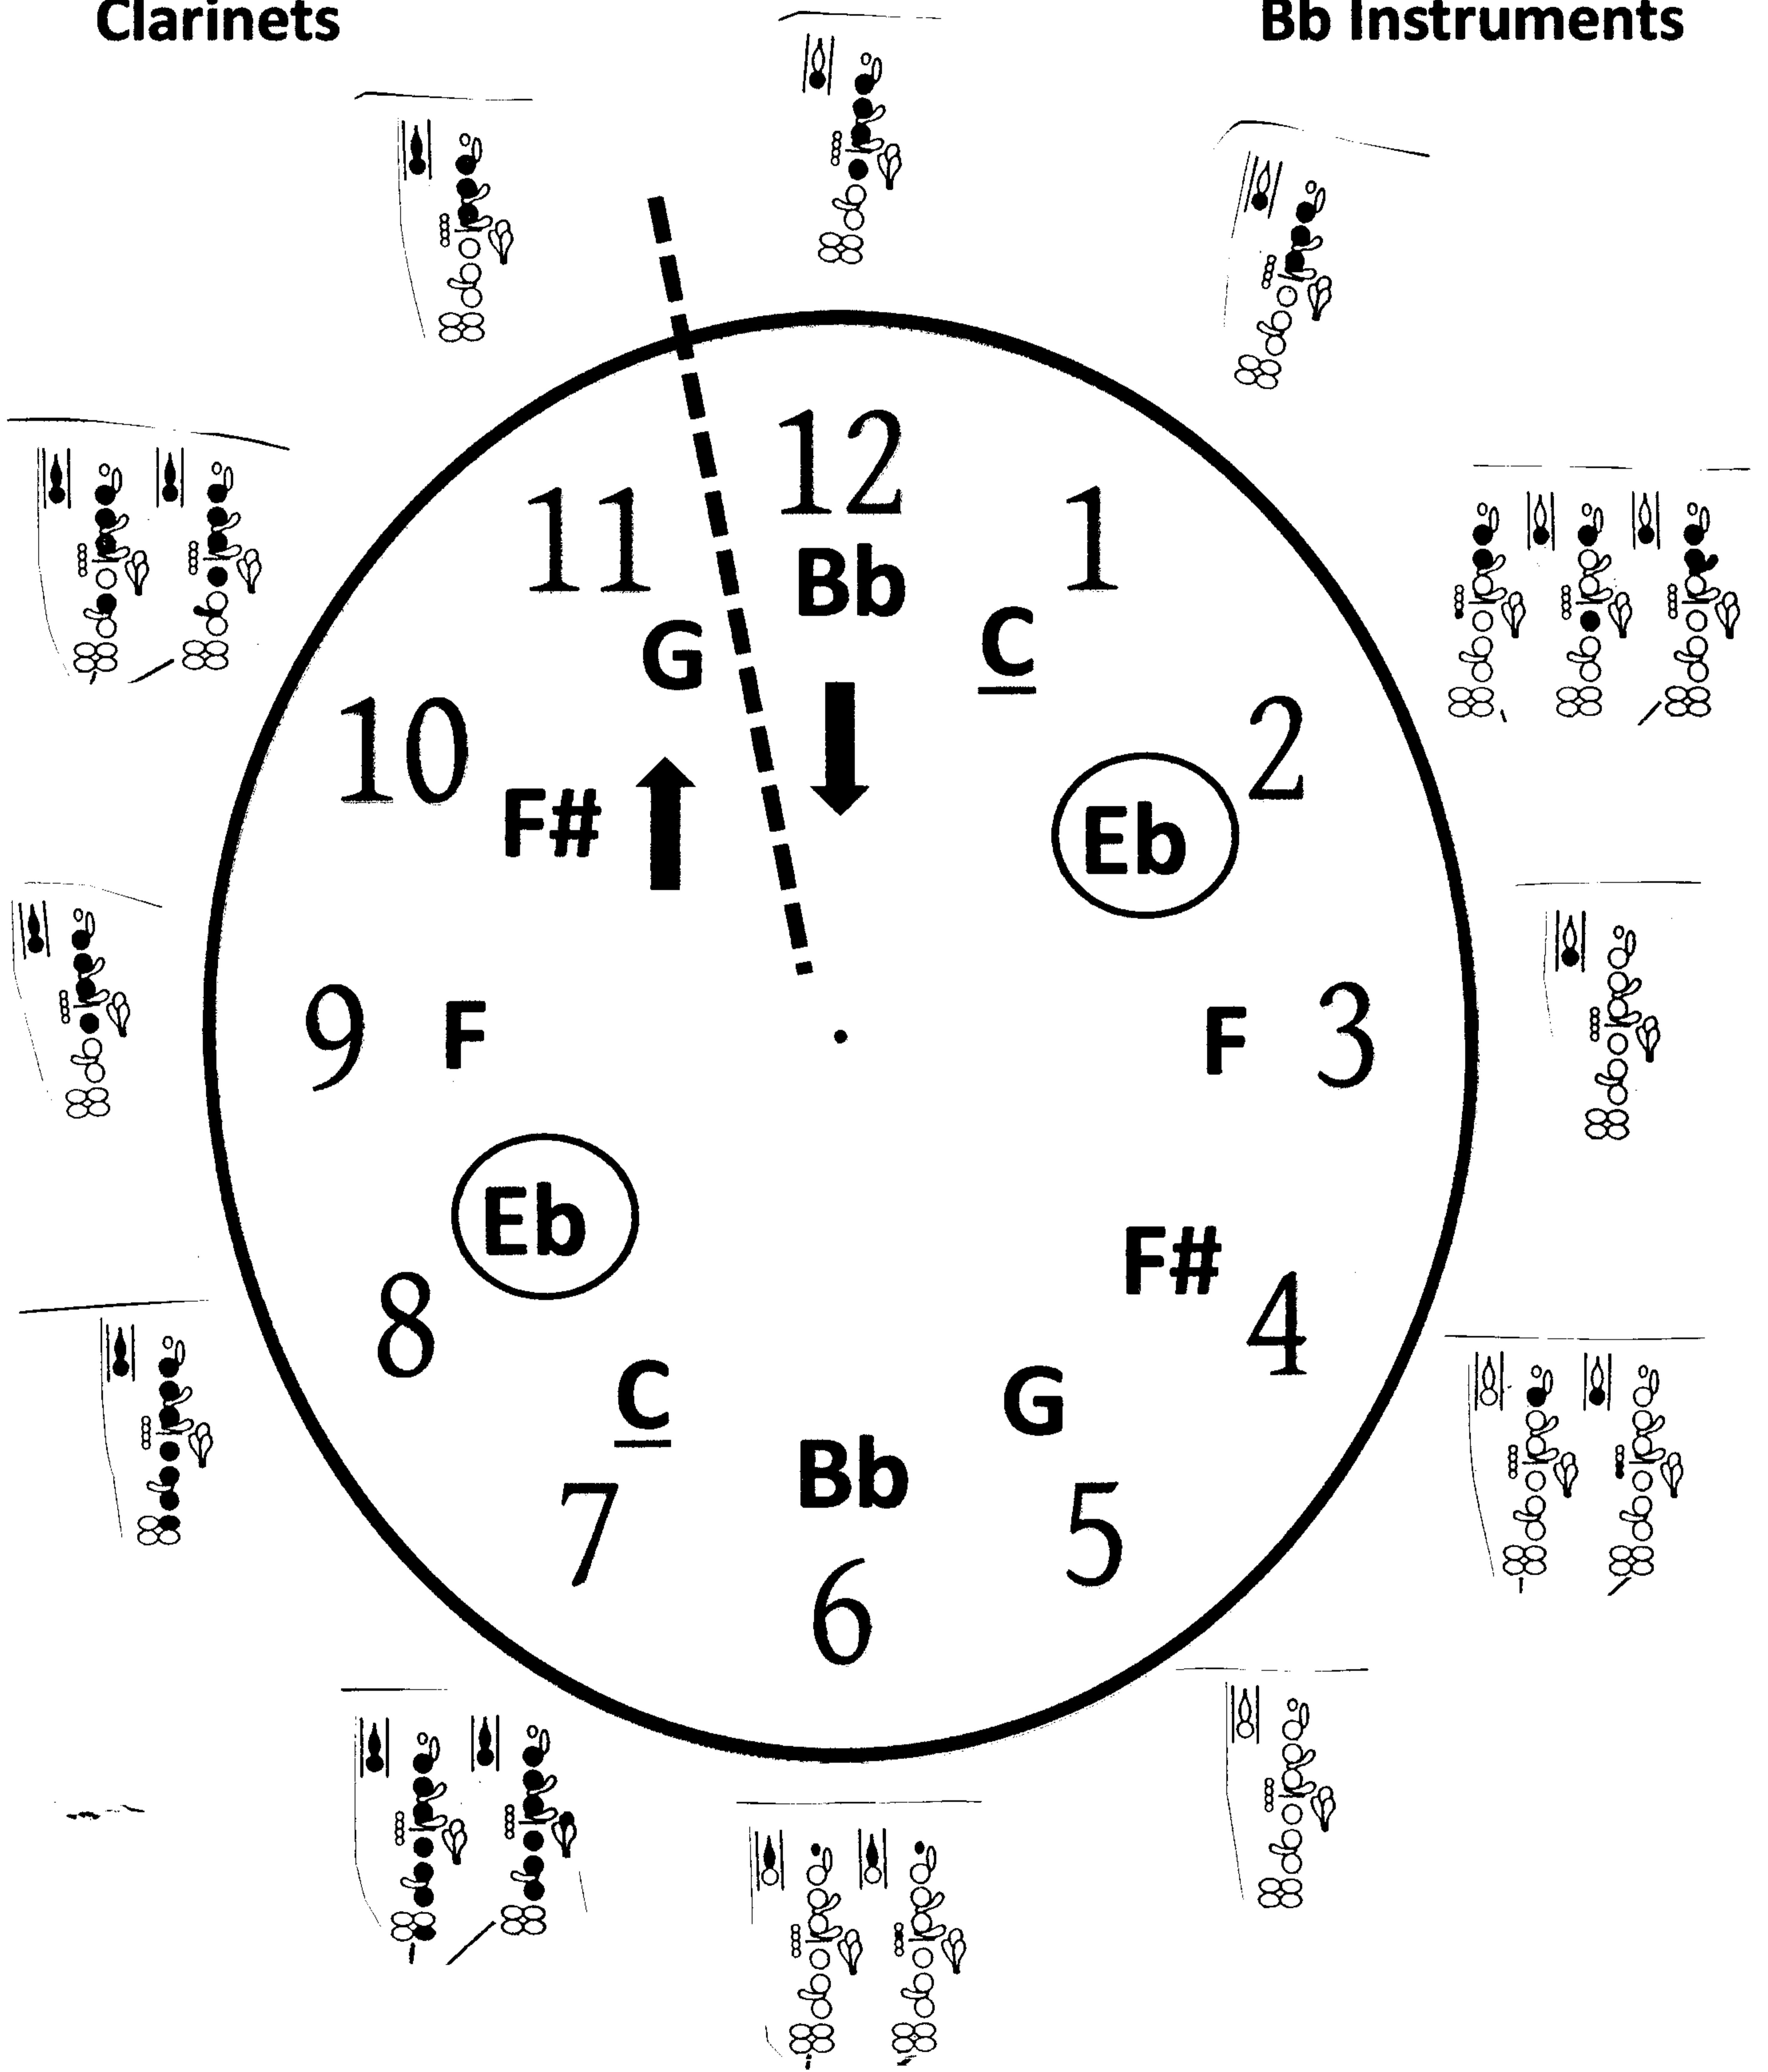

Db Major Bb minor Blues Scale "Clock"

Alto & Baritone Saxophone

Eb Instruments

Db Major Bb minor Blues Scale "Clock"

Baritone / Tuba

Bass Clef

Db Major Bb minor Blues Scale "Clock"

Bassoon

Bass Clef

Db Major Bb minor Blues Scale "Clock"

Clarinets

Bb Instruments

Db Major Bb minor Blues Scale "Clock"

Electric Bass

Bass Clef

Db Major Bb minor Blues Scale "Clock"

Flute / Piccolo

C Instruments

Db Major Bb minor Blues Scale "Clock"

French Horn

Db Major Bb minor Blues Scale "Clock"

Oboe

C Instruments

Db Major Bb minor Blues Scale "Clock"