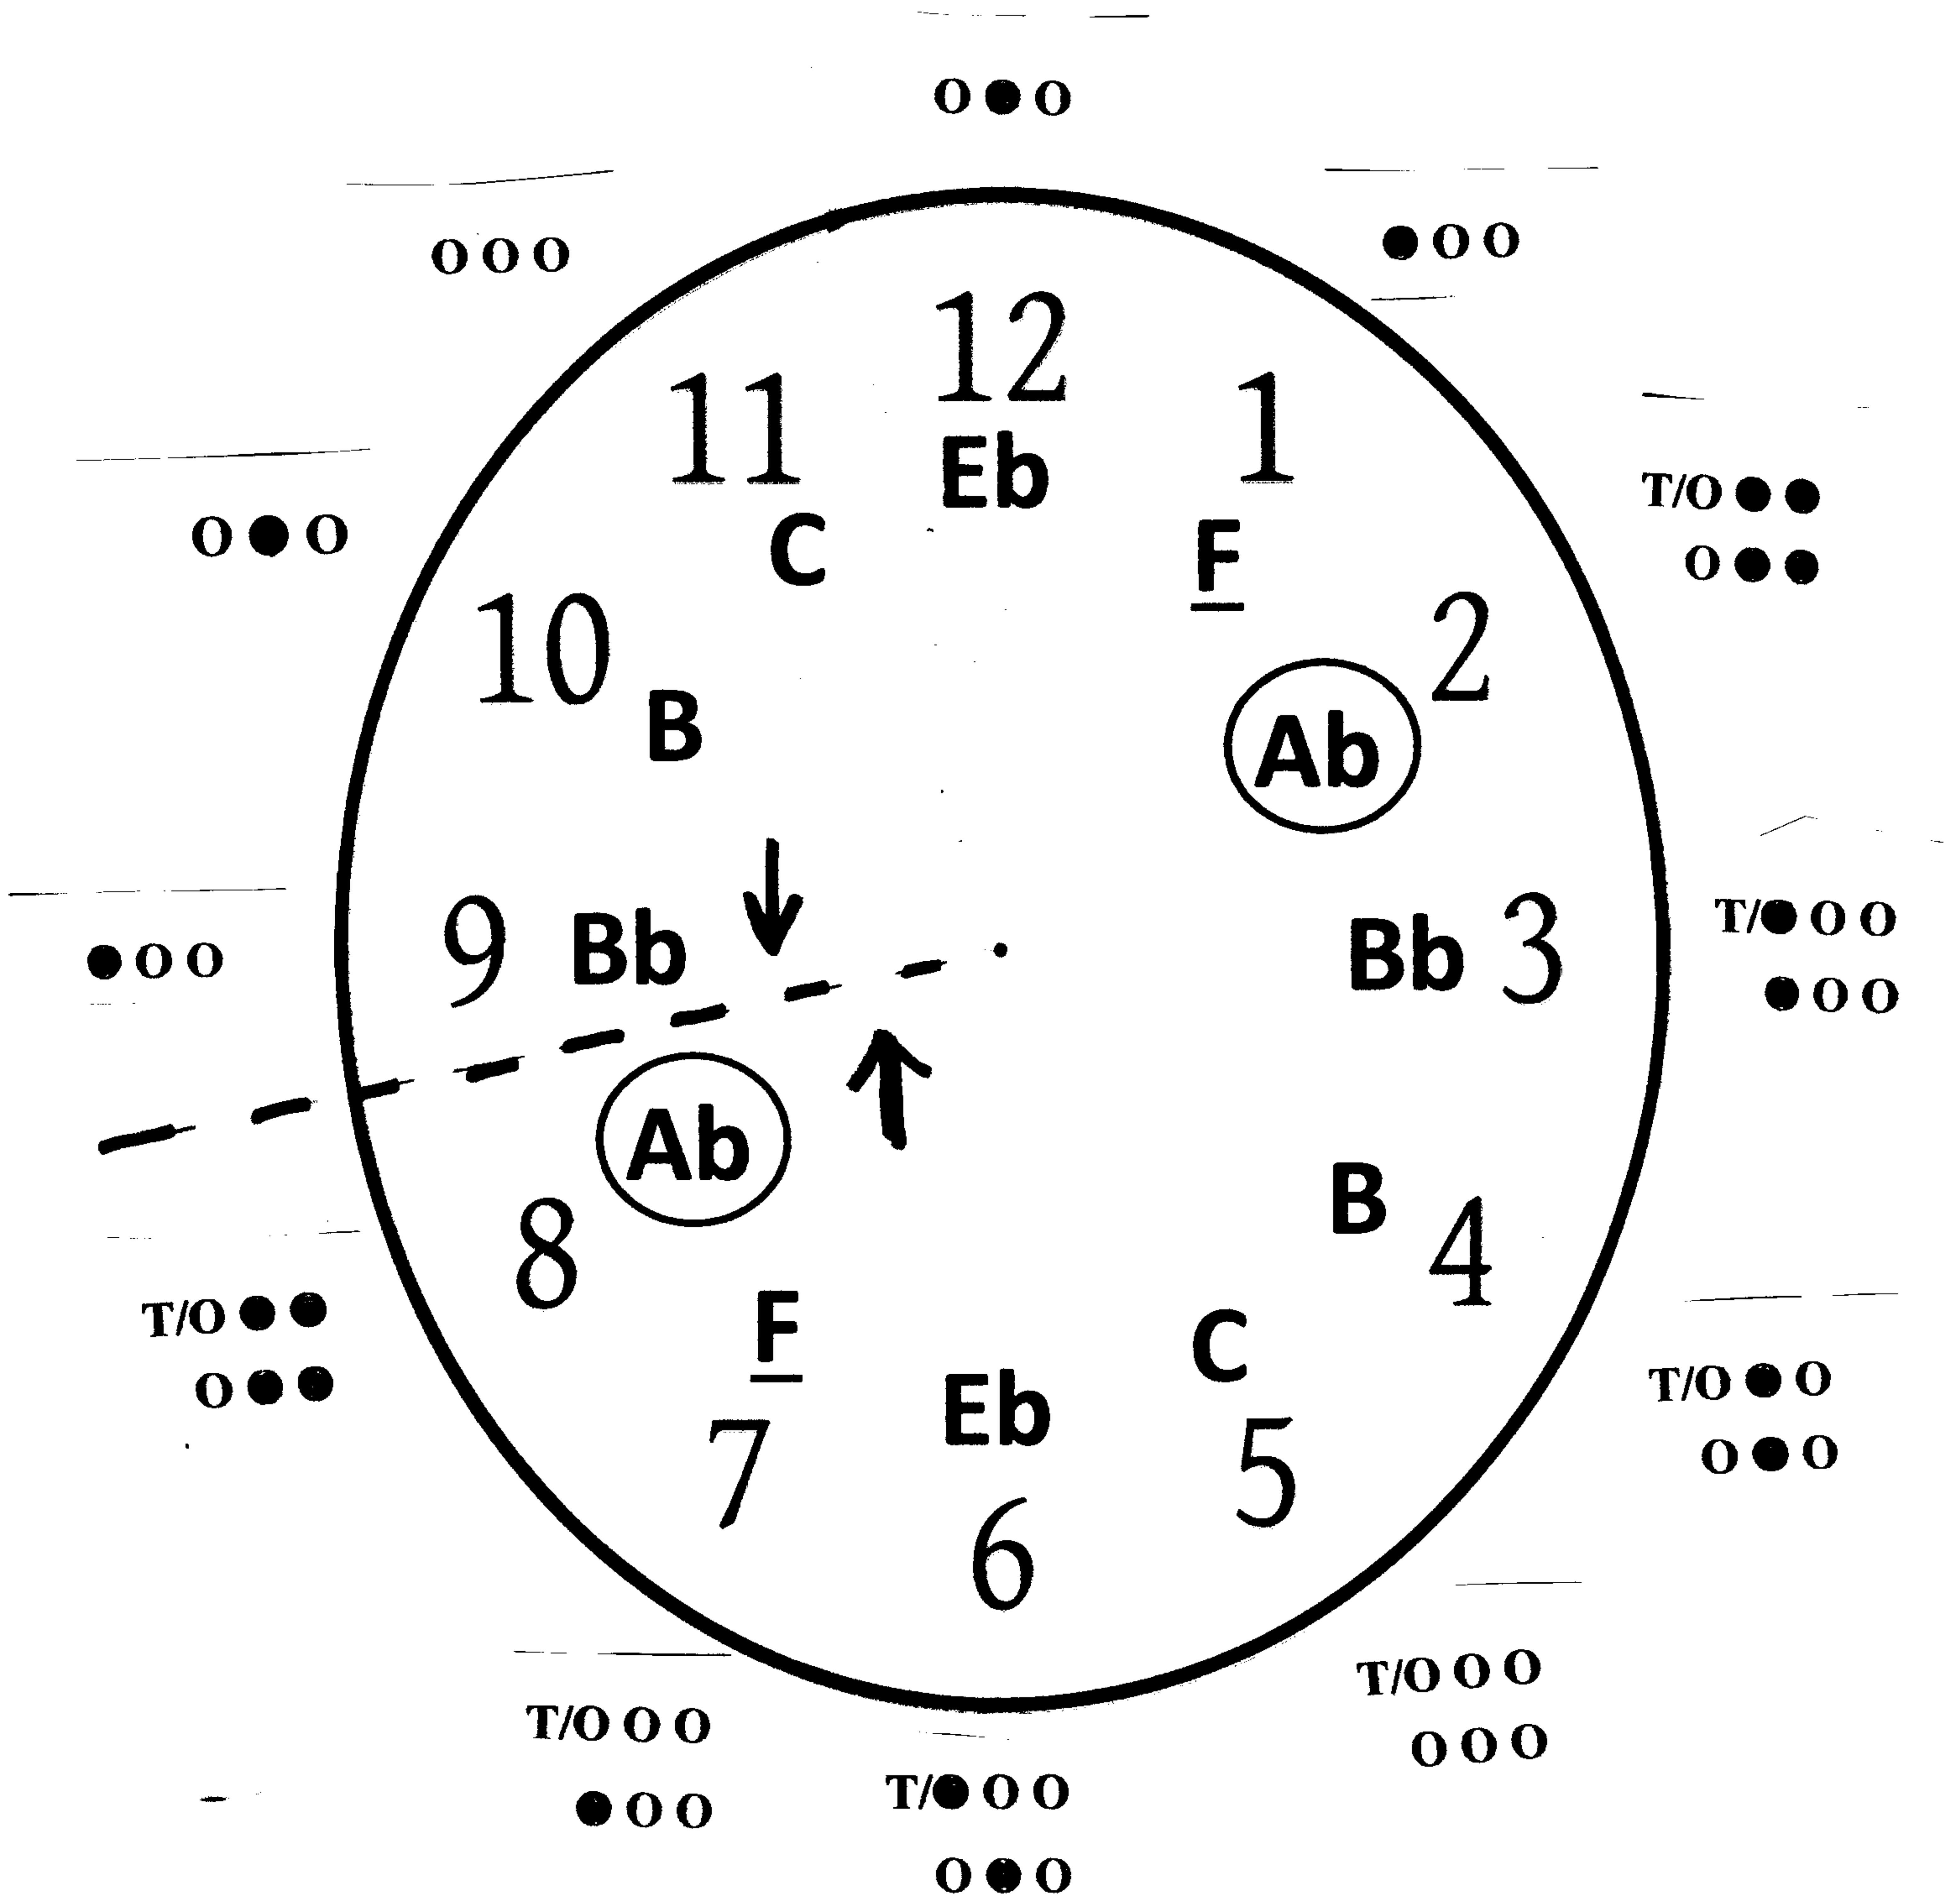

Db Major Bb minor Blues Scale "Clock"

Alto & Baritone Saxophone

Eb Instruments

Db Major Bb minor Blues Scale "Clock"

Baritone / Tuba

Bass Clef

Db Major Bb minor Blues Scale "Clock"

Bassoon

Bass Clef

Db Major Bb minor Blues Scale "Clock"

Clarinets

Bb Instruments

Db Major Bb minor Blues Scale "Clock"

Electric Bass

Bass Clef

Db Major Bb minor Blues Scale "Clock"

Flute / Piccolo

C Instruments

Db Major Bb minor Blues Scale "Clock"

French Horn

Db Major Bb minor Blues Scale "Clock"

Oboe

C Instruments

Db Major Bb minor Blues Scale "Clock"