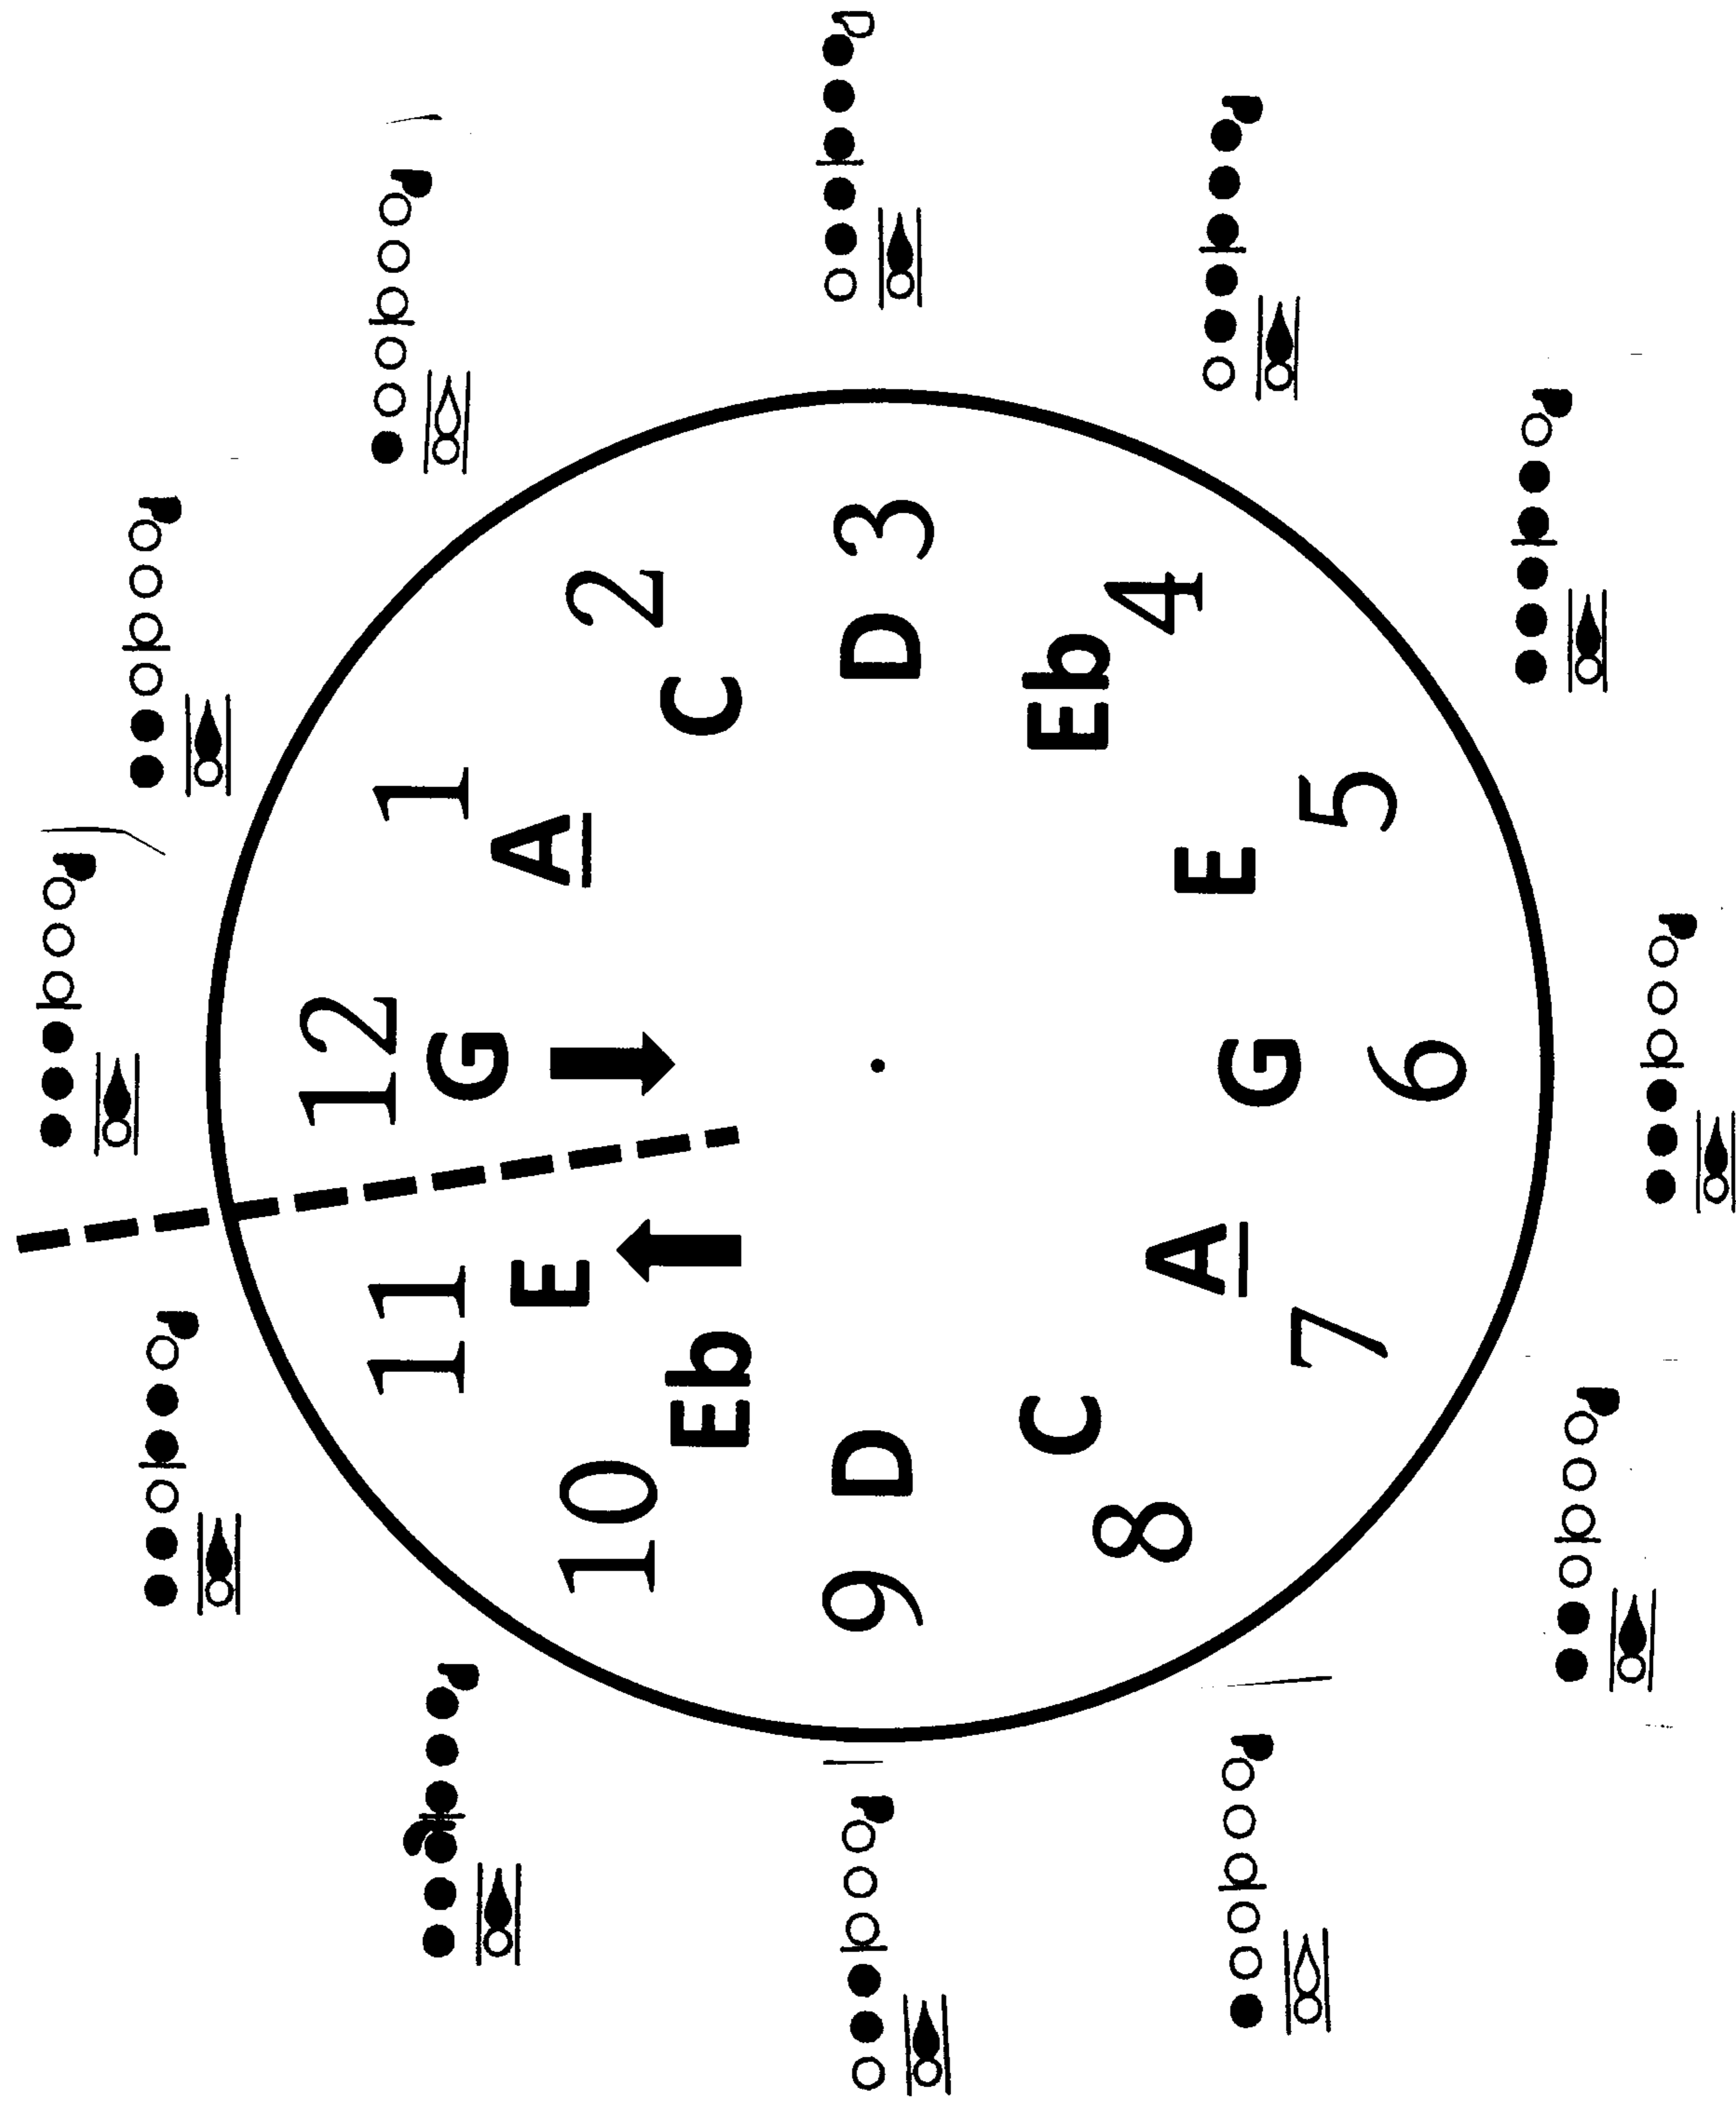

A minor (C Major) Blues Scale "Clock"

C Flute

A minor (C Major) Blues Scale "Clock"

C Oboe

A minor (C Major) Blues Scale "Clock"

Bass Clef

Bassoon

12 G ↓

11 E ↑

10 Eb ↑

9 D

8 C

7 A

6 G

5 E

4 Eb

3 D

2 C

1 A

HALF HOLE

A minor (C Major) Blues Scale "Clock"

Bb Clarinet

A minor (C Major) Blues Scale "Clock"

E♭ Saxes

A minor (C Major) Blues Scale "Clock"

Bb Tenor Saxes

A minor (C Major) Blues Scale "Clock"

Bb Trumpet

A minor (C Major) Blues Scale "Clock"

French Horn

Key: single / double
OOO/OOO

A minor (C Major) Blues Scale "Clock"