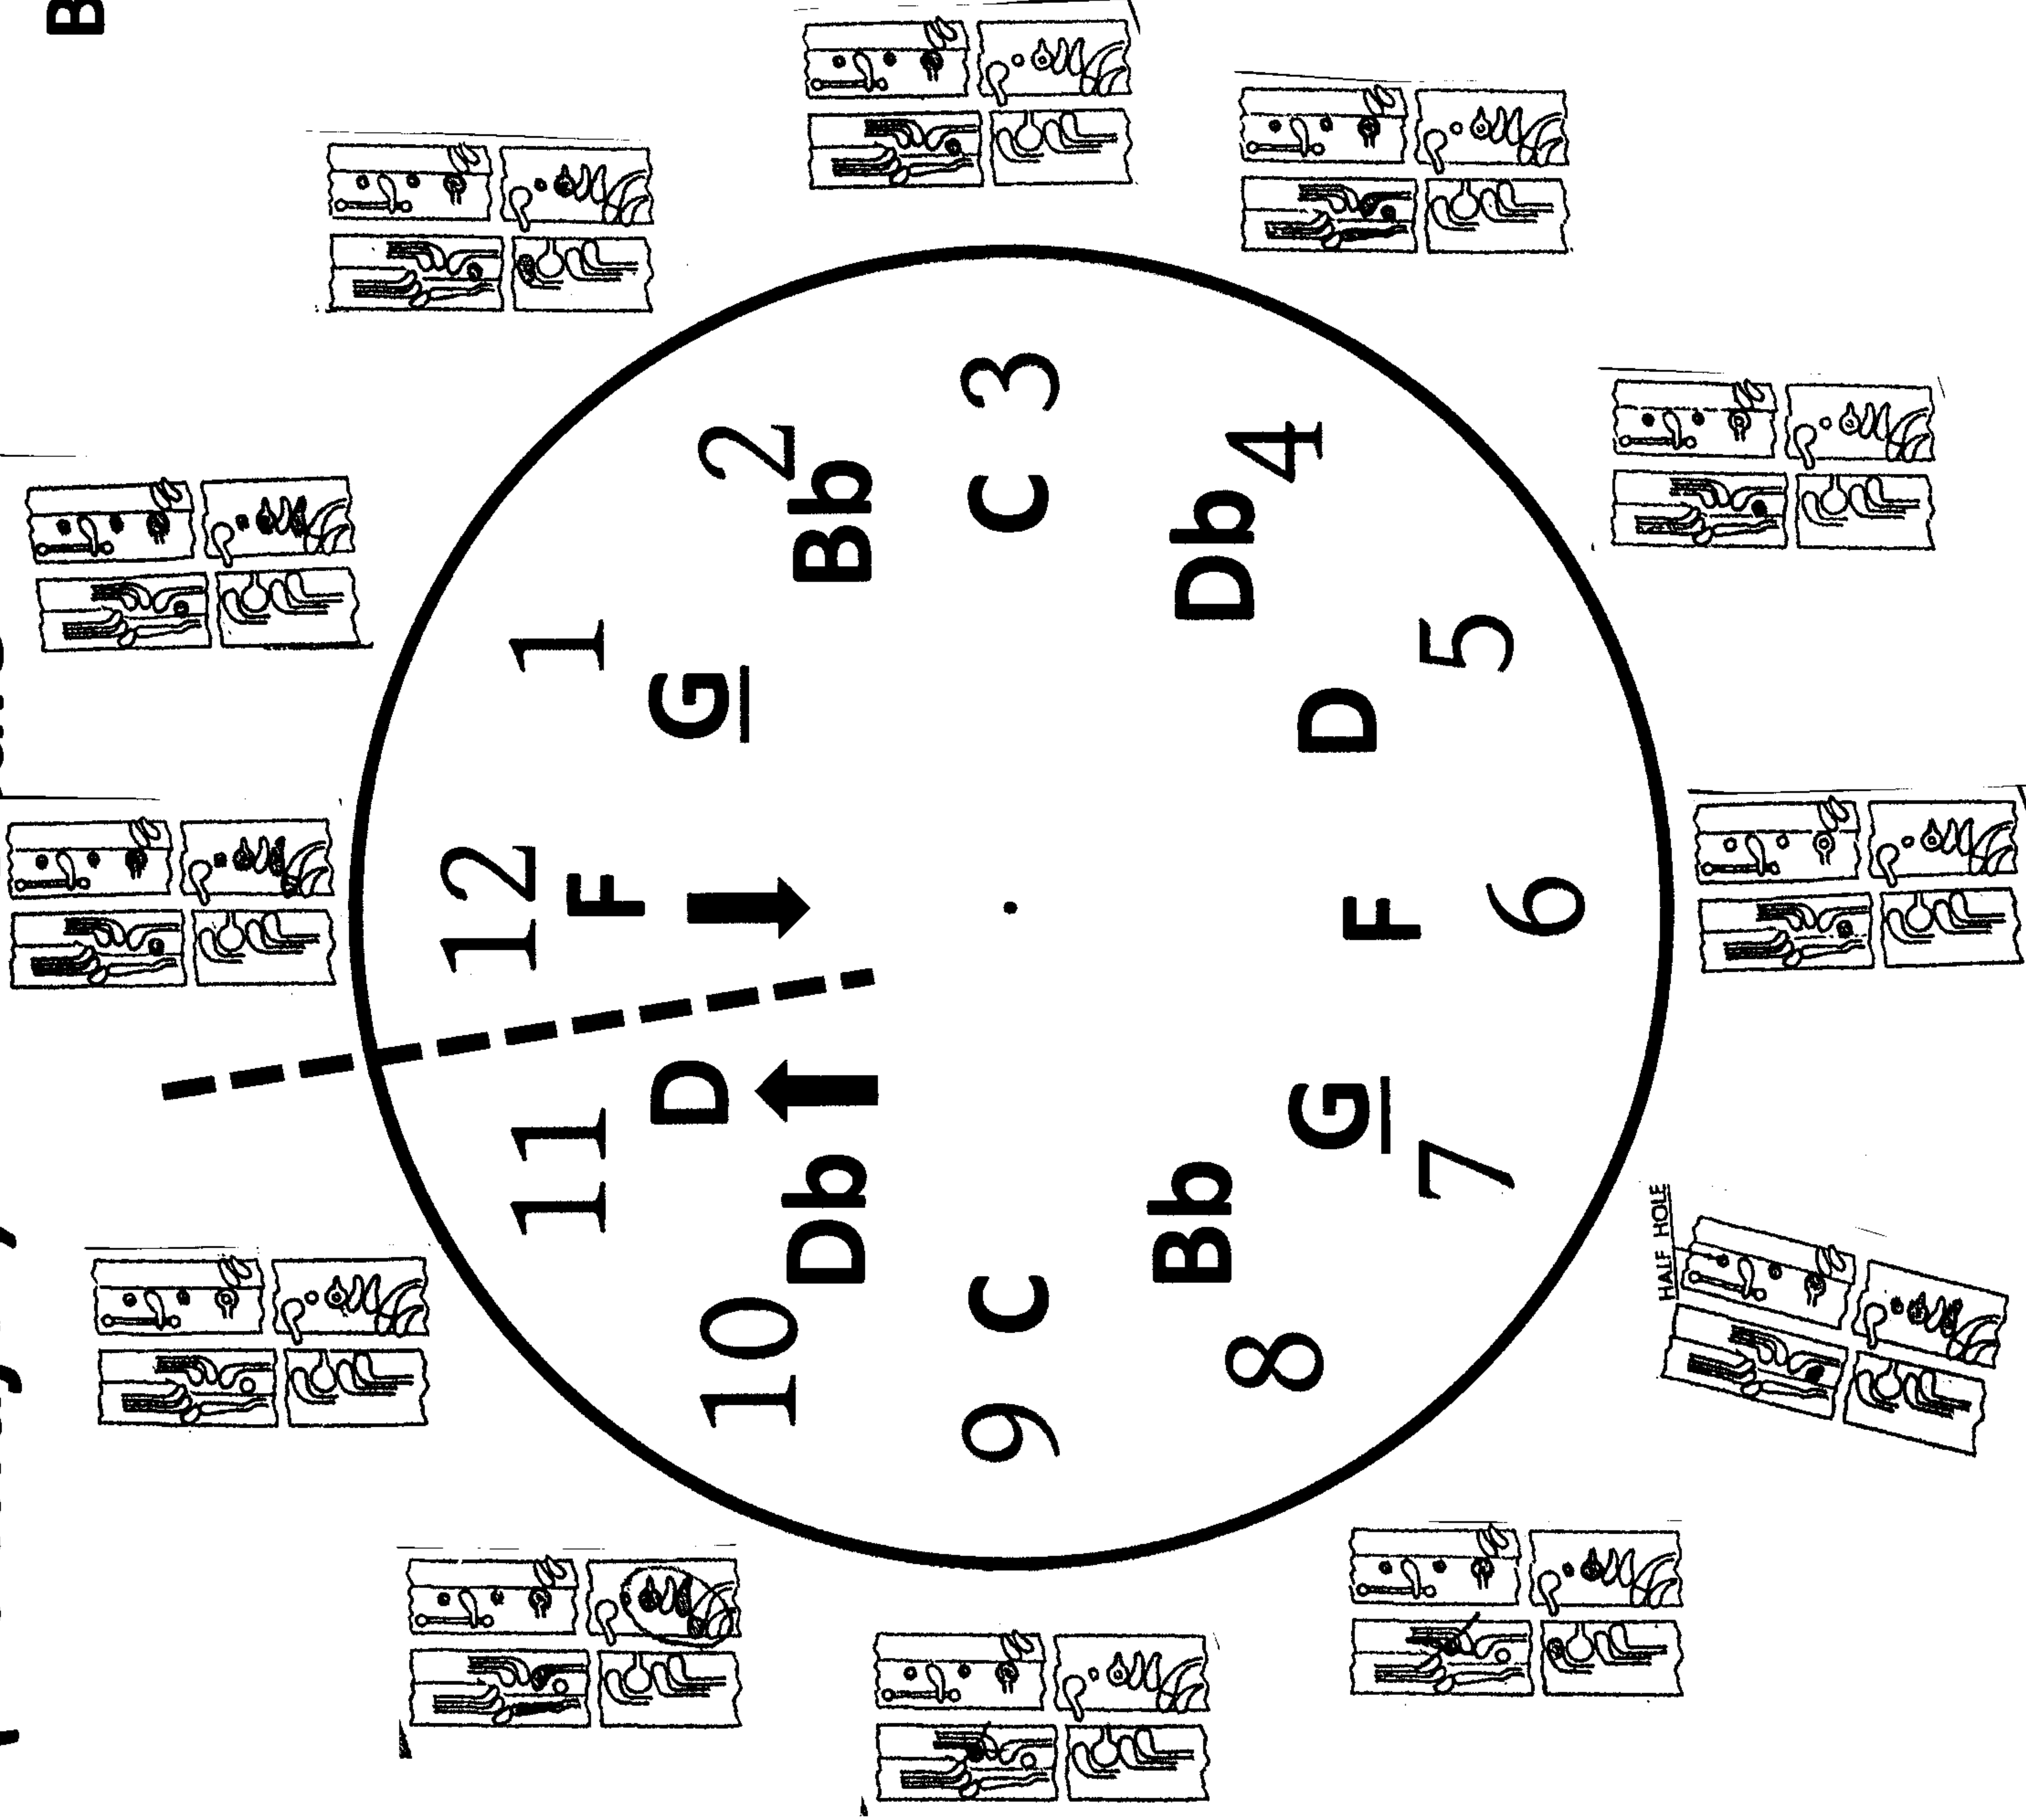

# G minor (Bb Major) Blues Scale "Clock"

C Flute

# G minor (Bb Major) Blues Scale "Clock"

C Oboe

# G minor (Bb Major) Blues Scale "Clock"

Bass Clef

Bassoon

# G minor (Bb Major) Blues Scale "Clock"