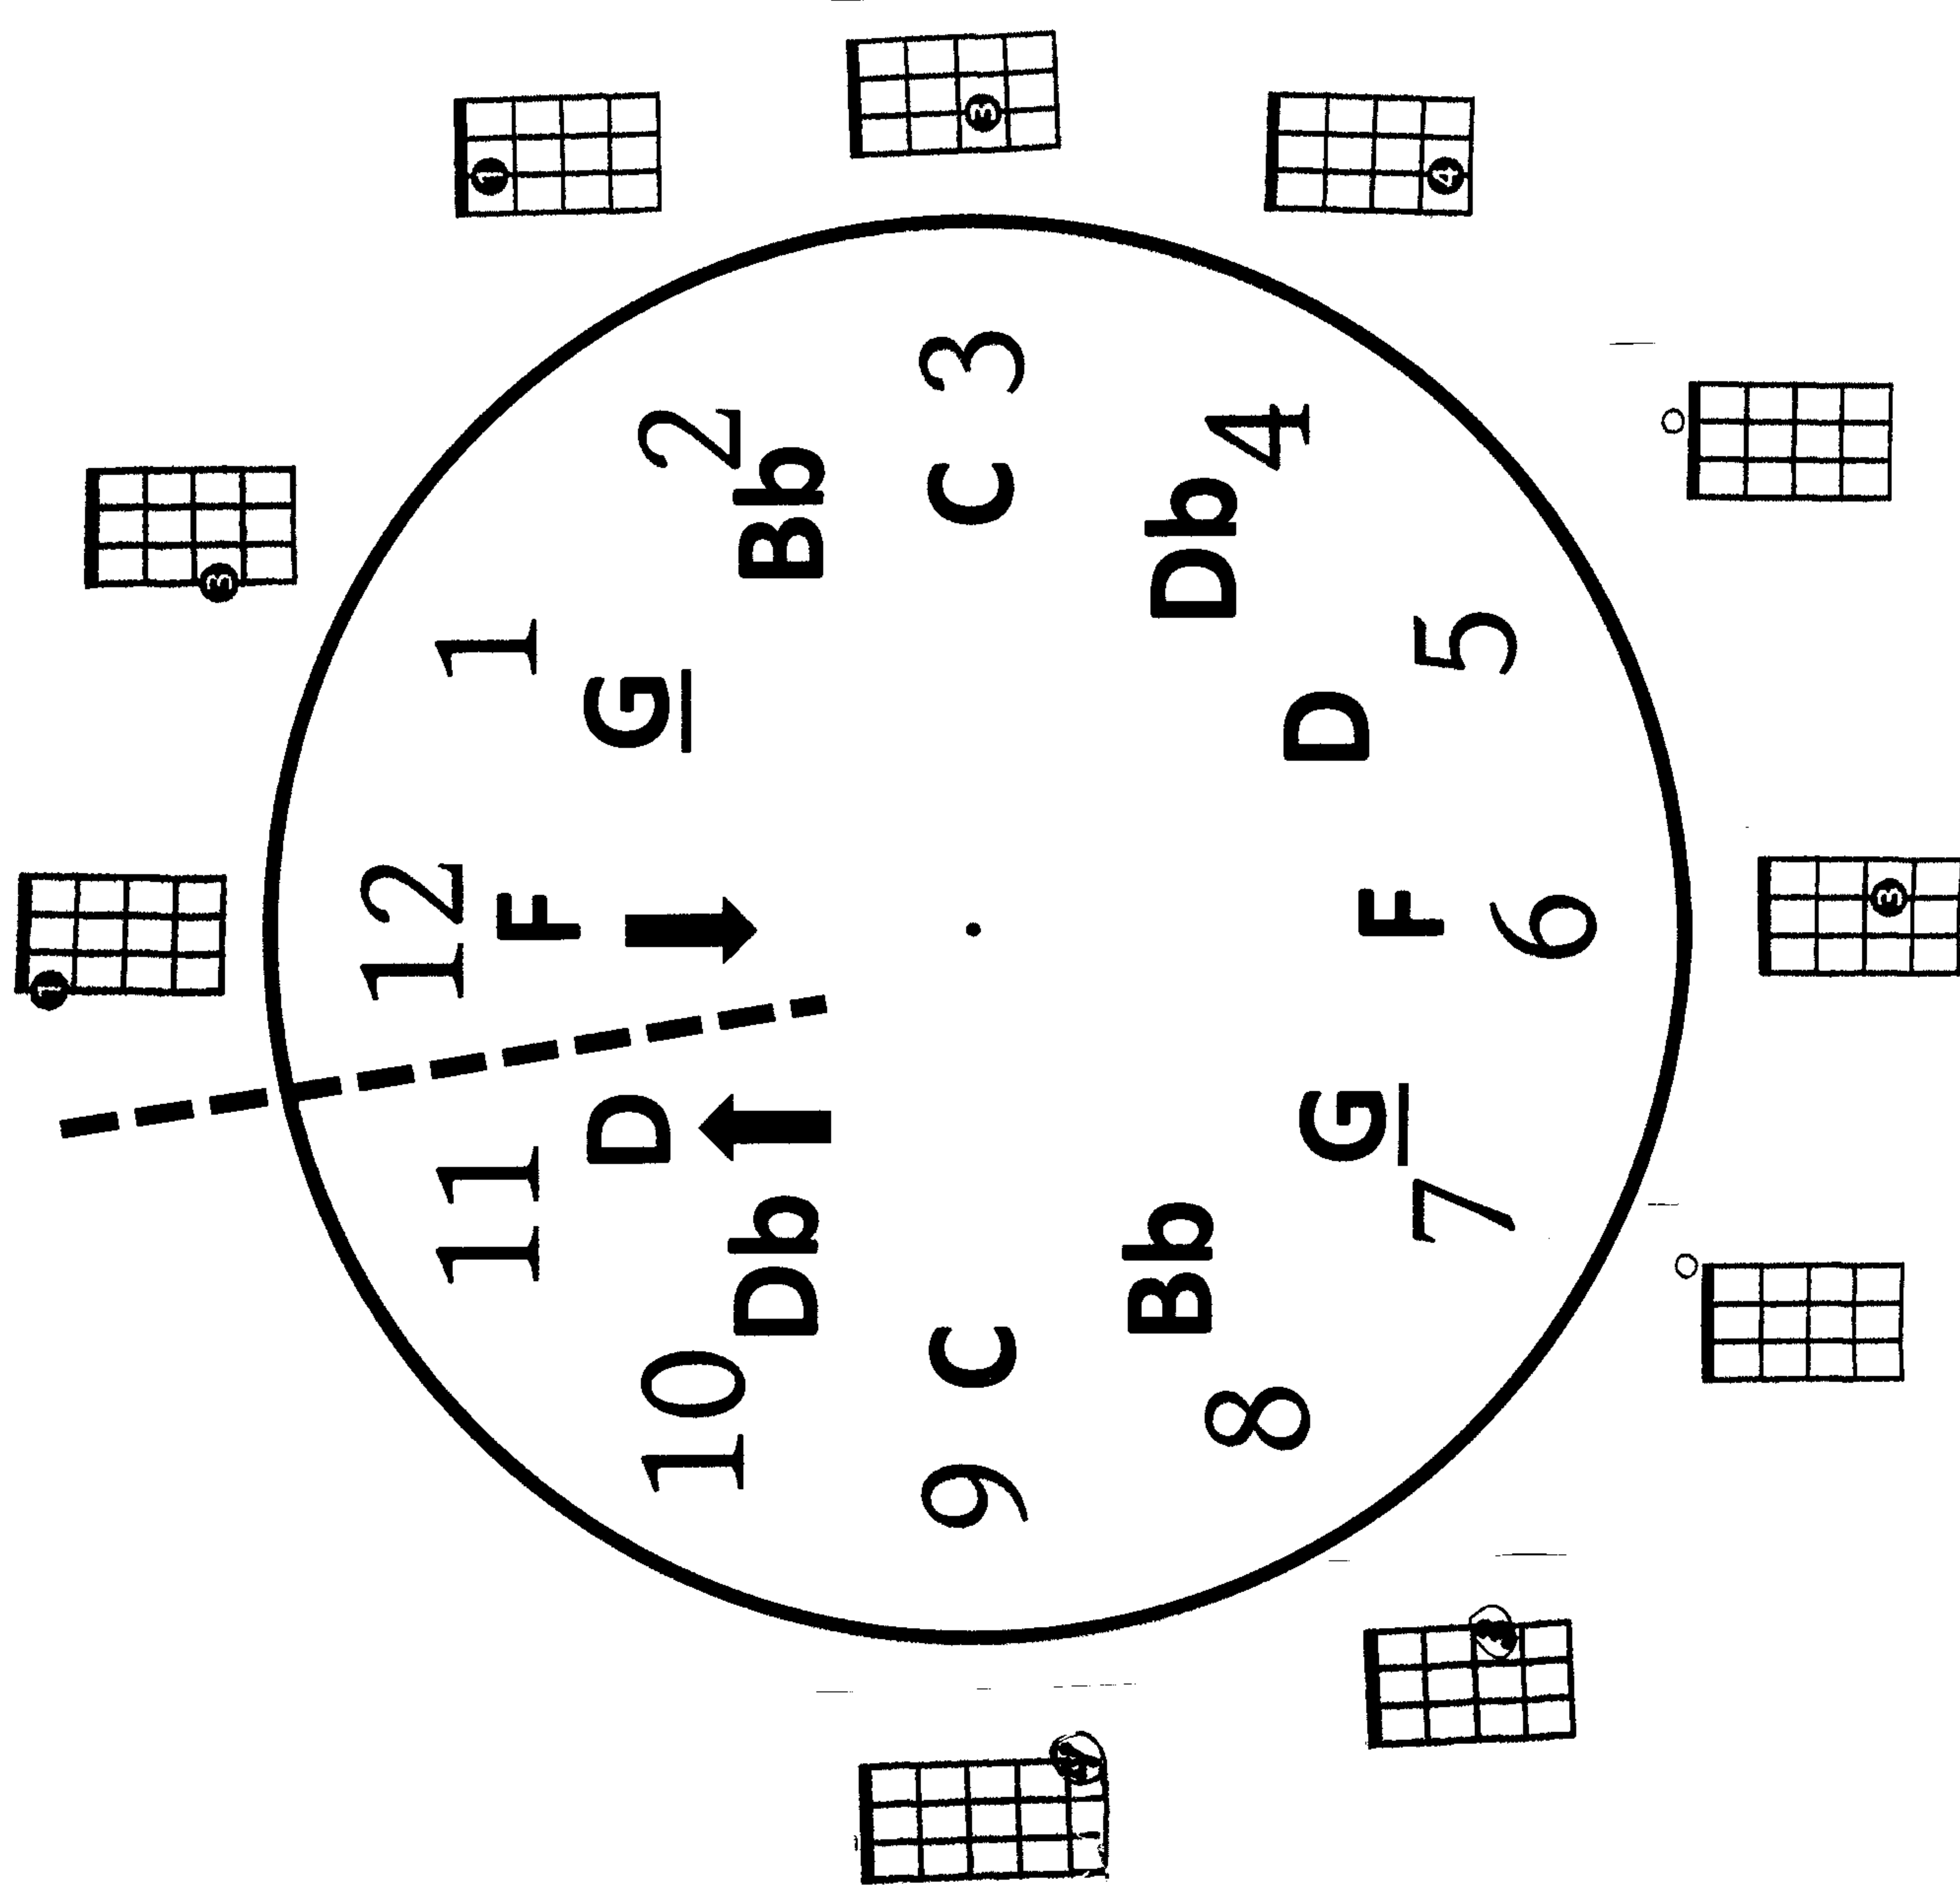

G minor (Bb Major) Blues Scale "Clock"

Bass Clef
Bass Guitar