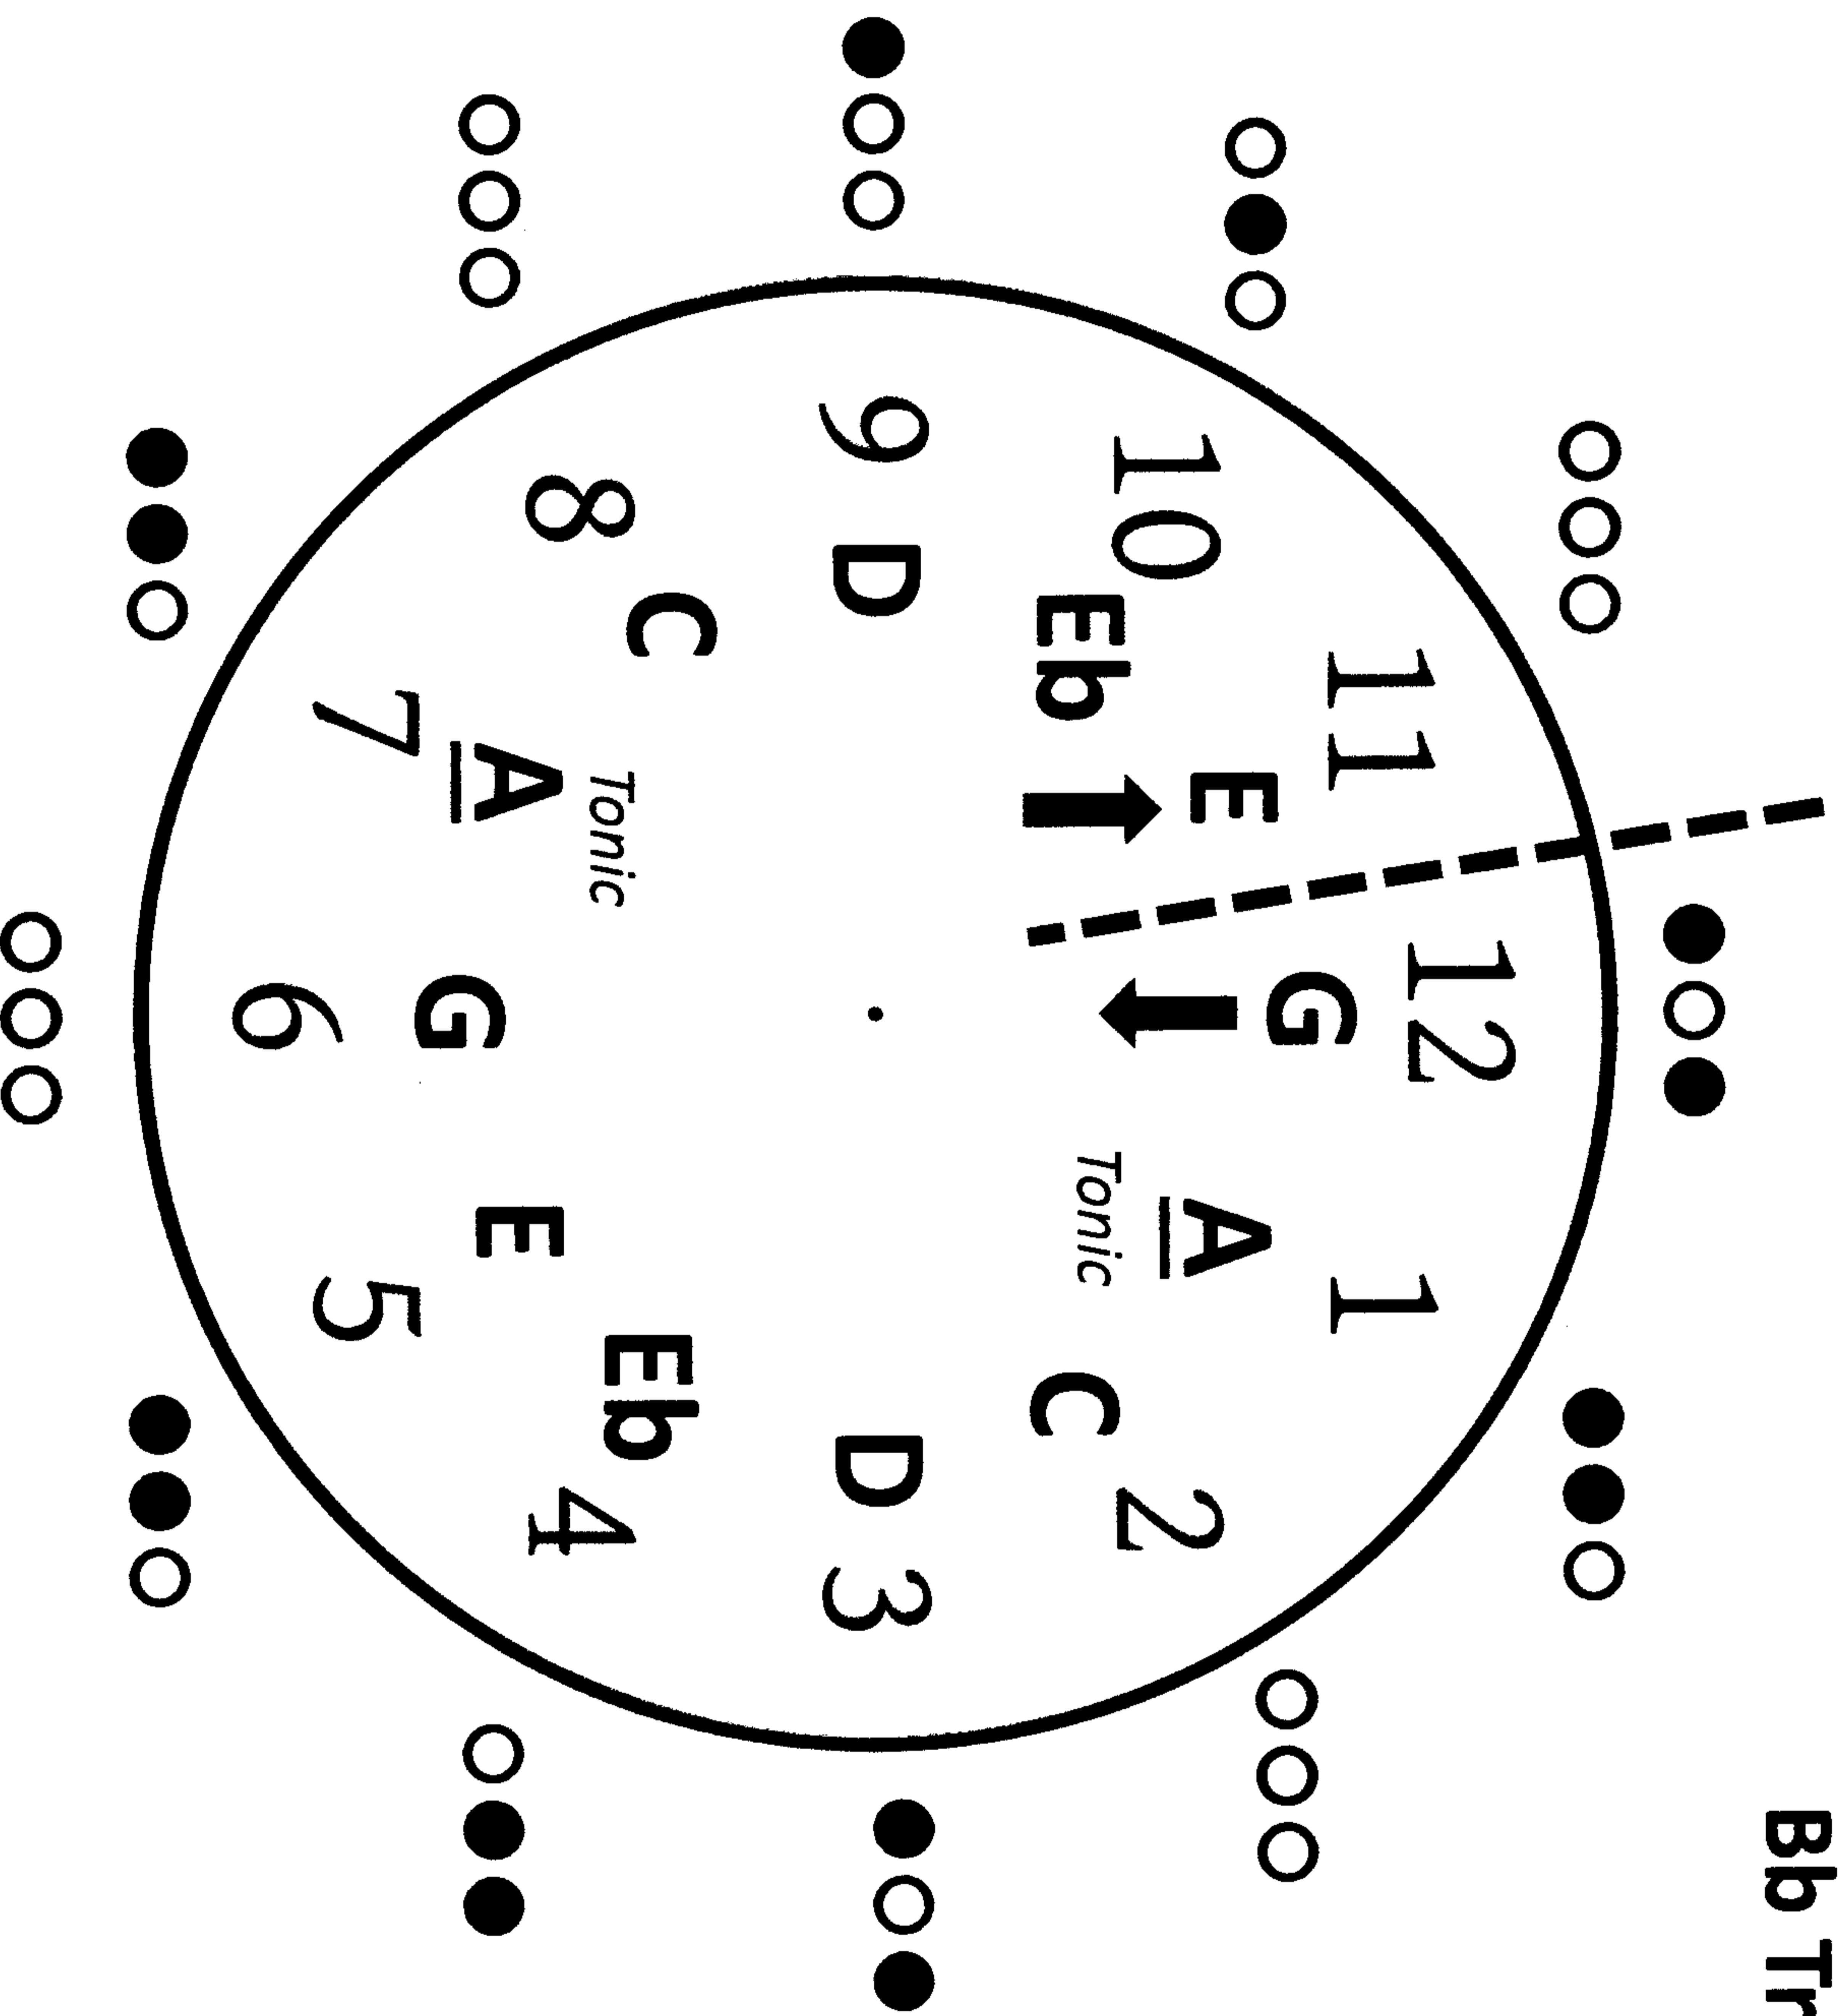

G minor (Bb Major) Blues Scale "Clock"

Bb Trumpet