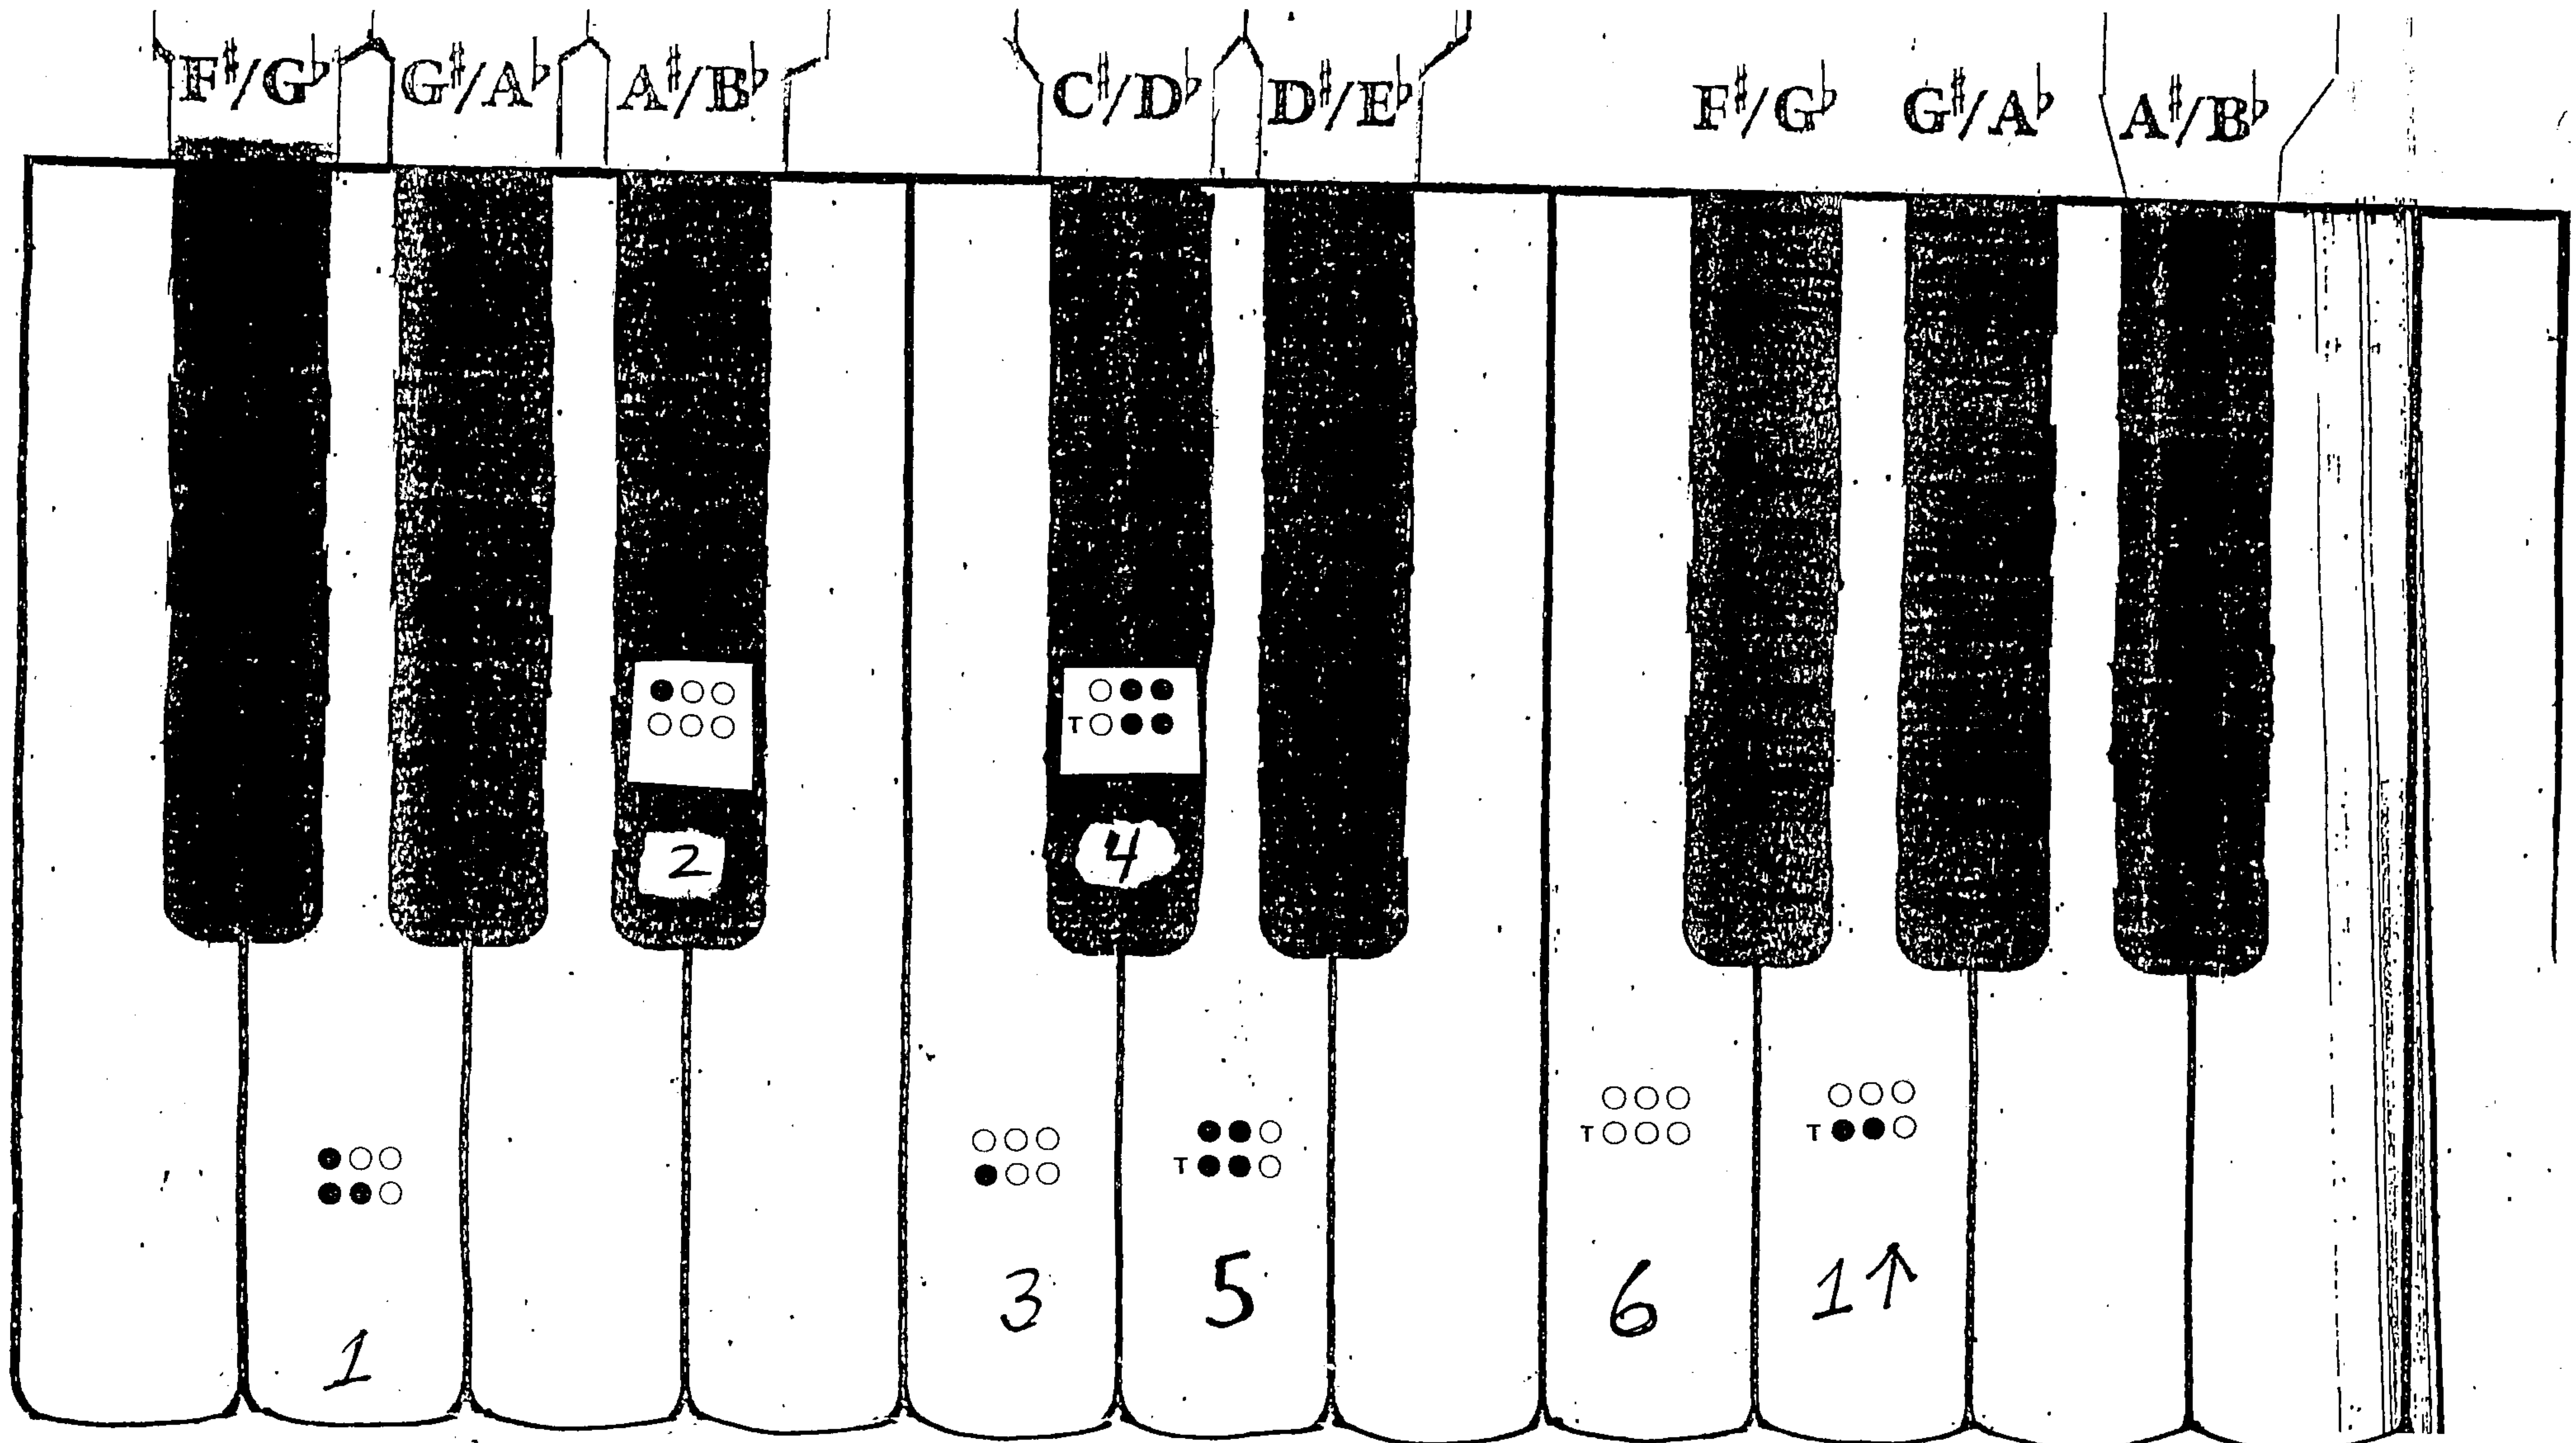

Blues Scale Key to Fingering Maps G minor / Bb Major Blues

French Horn