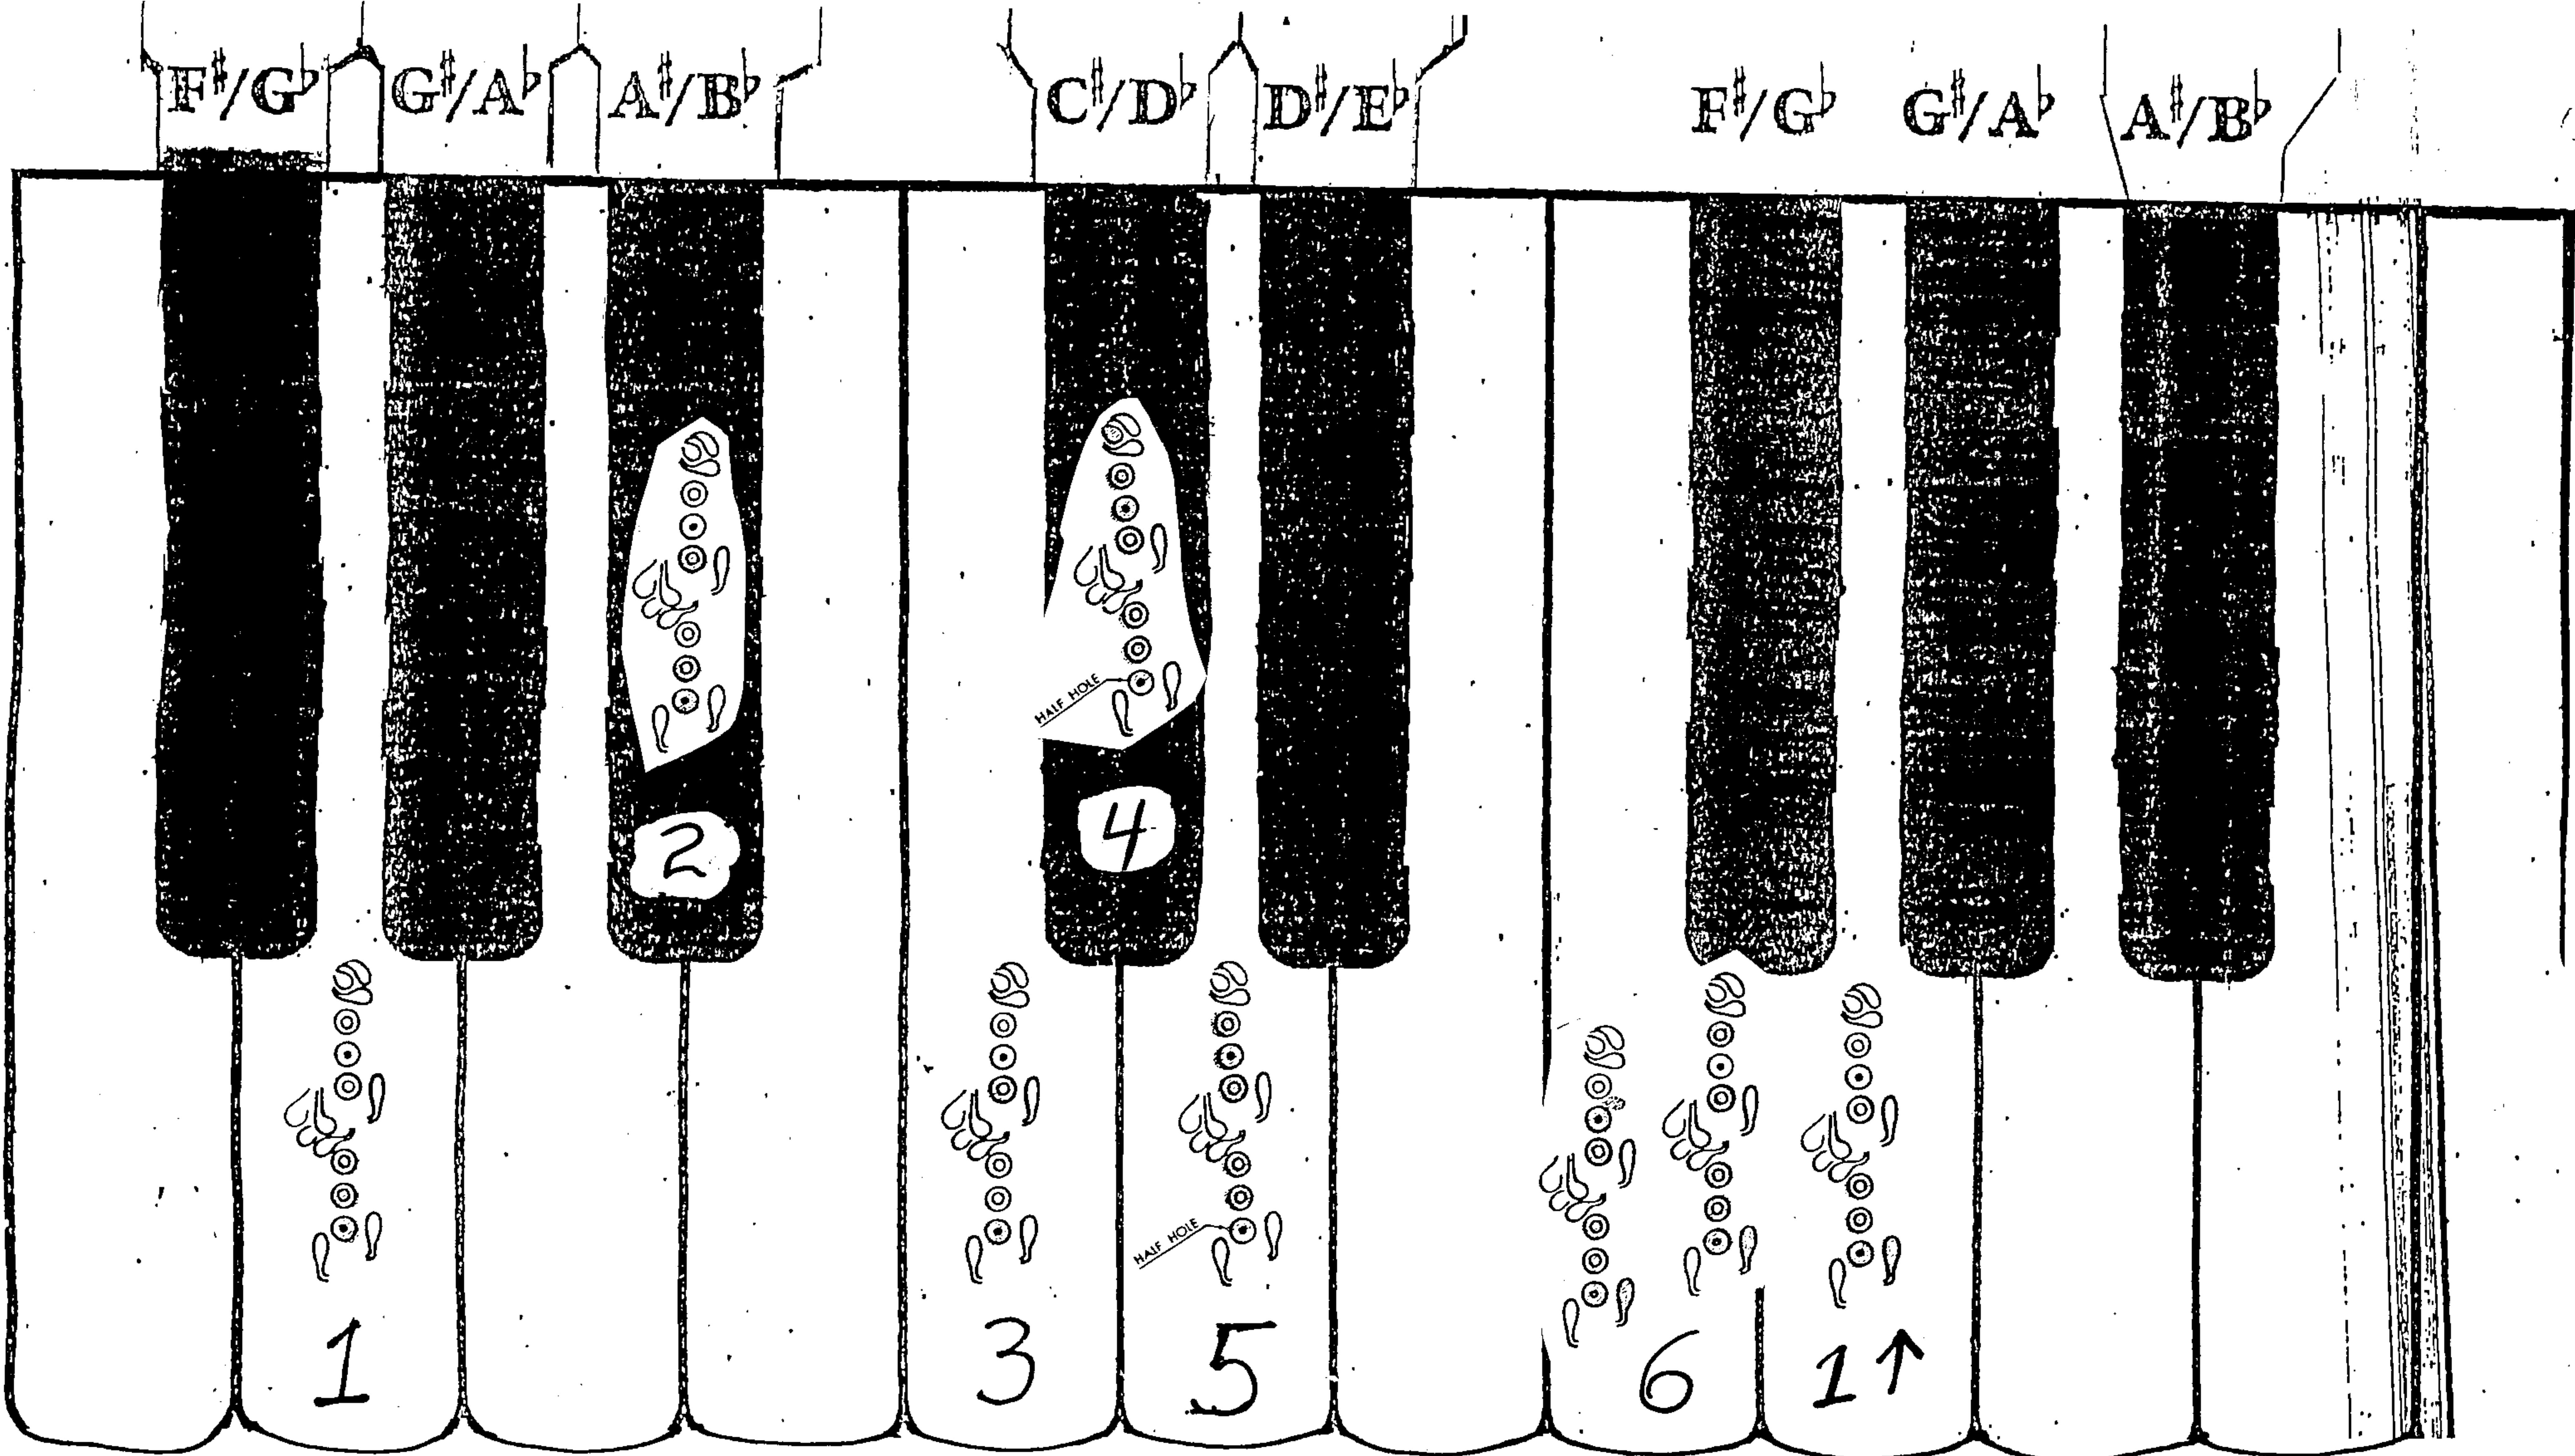

Blues Scale Key to Fingering Maps G minor / Bb Major Blues

Oboe