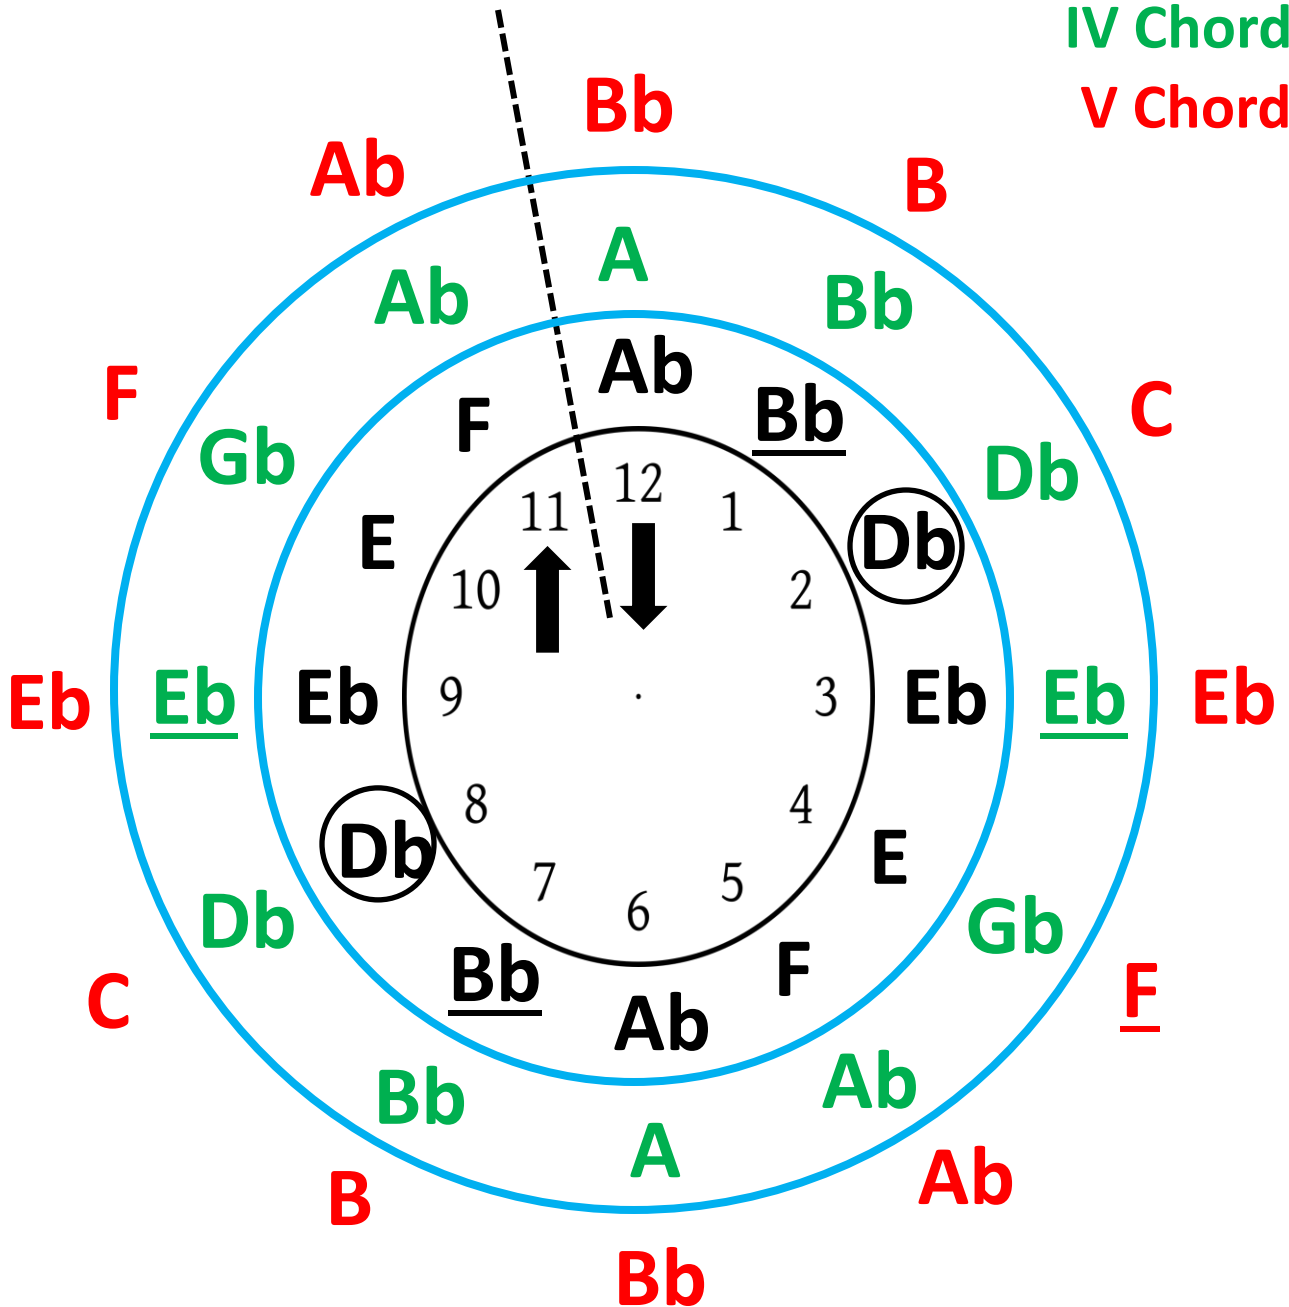

# Db Major Bb minor 12 Bar Blues "Clock"

Bass Clef

Key: I Chord

IV Chord

V Chord

# Db Major Bb minor 12 Bar Blues "Clock"

Bb Instruments

Key: I Chord

IV Chord

V Chord

# Db Major Bb minor 12 Bar Blues "Clock"

C Instruments

Key: I Chord

IV Chord

V Chord

# *Db Major Bb minor 12 Bar Blues "Clock"*

E♭ Instruments

Key: I Chord

IV Chord

V Chord