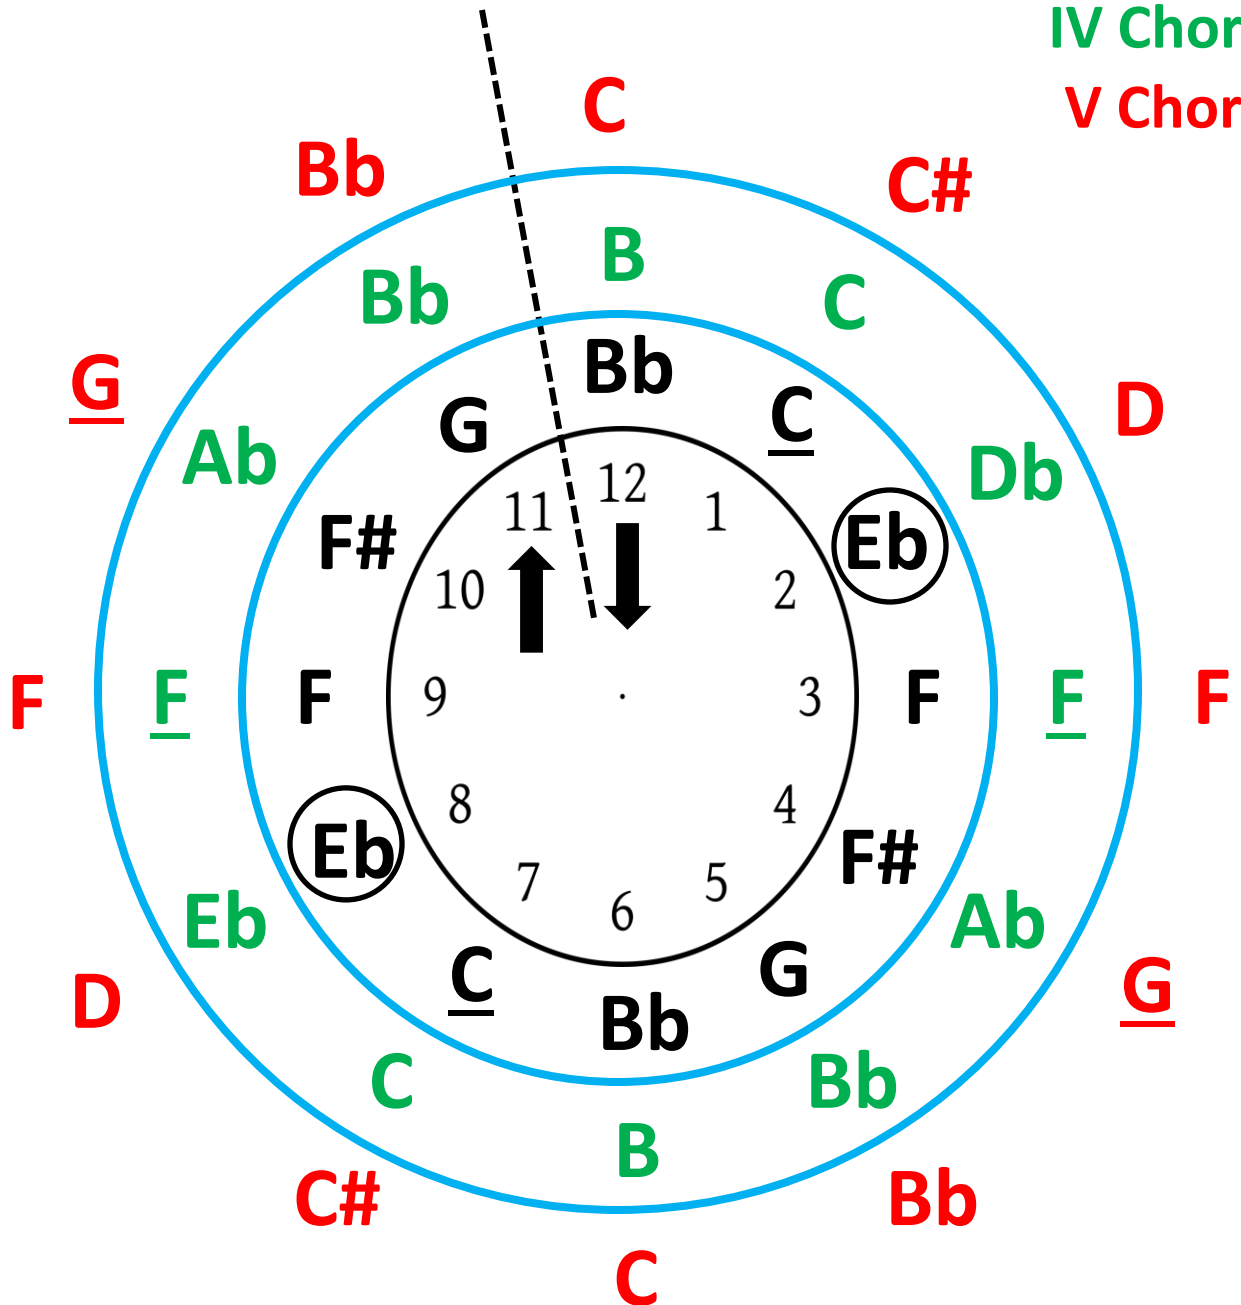

# Db Major Bb minor 12 Bar Blues "Clock"

Bass Clef

Key: I Chord

IV Chord

V Chord

# Db Major Bb minor 12 Bar Blues "Clock"

Bb Instruments

Key: I Chord

IV Chord

V Chord

# *Db Major Bb minor 12 Bar Blues "Clock"*

E♭ Instruments

Key: I Chord

IV Chord

V Chord

# Db Major Bb minor 12 Bar Blues "Clock"

French Horn

Key: I Chord

IV Chord

V Chord