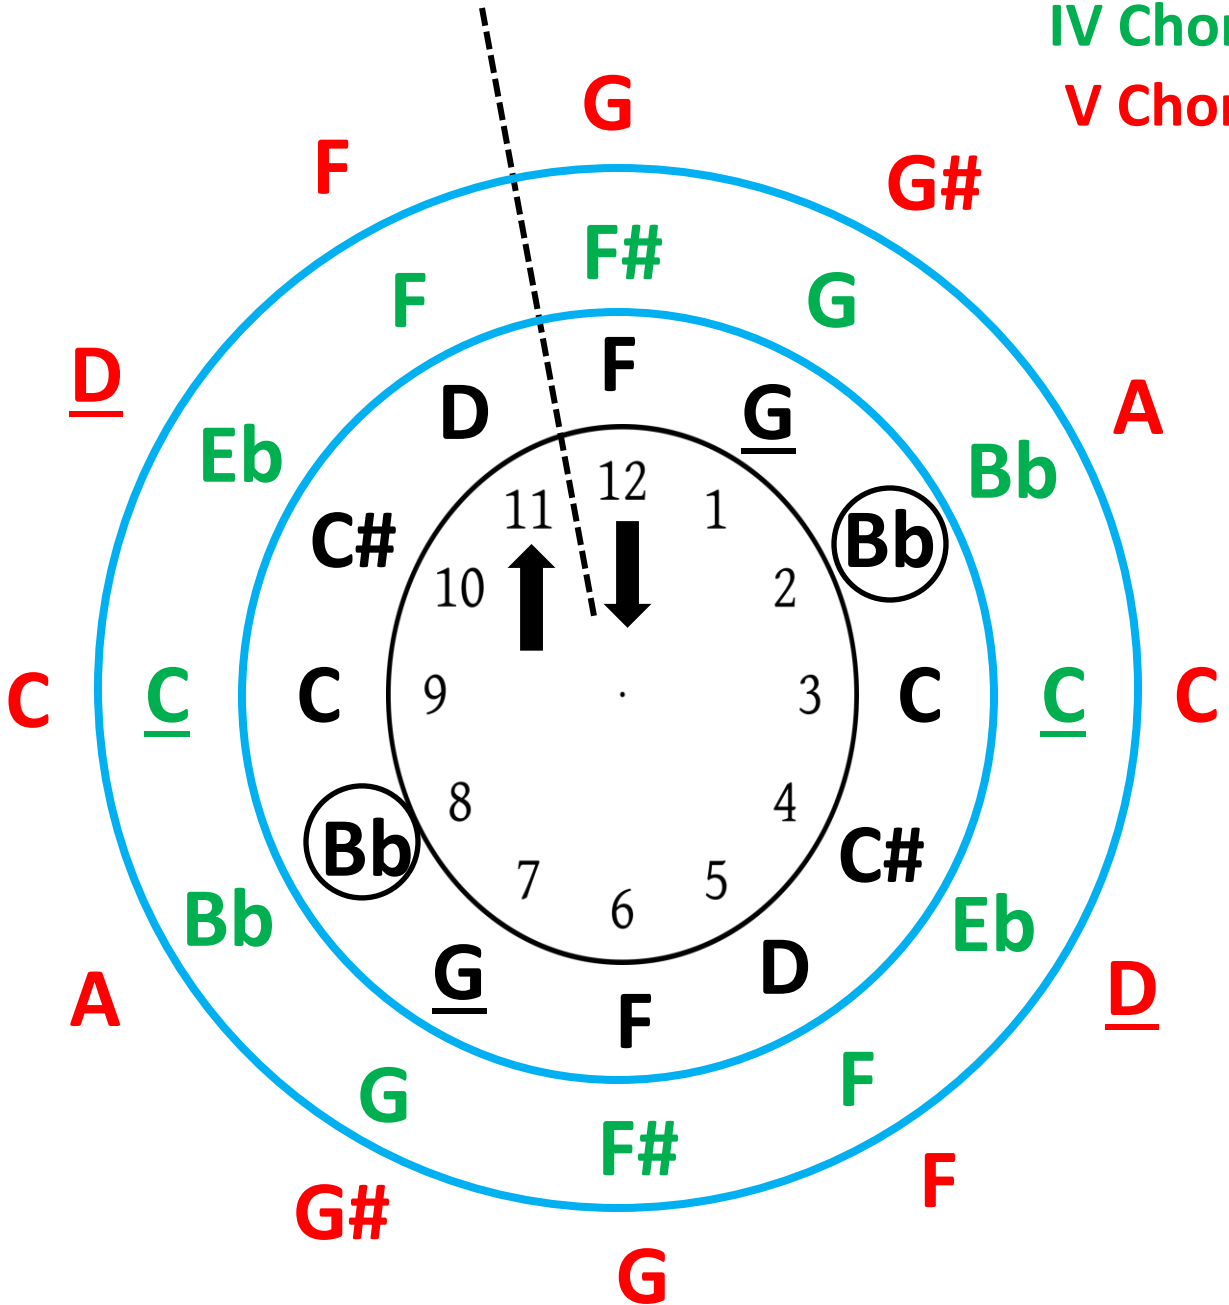

# Db Major Bb minor 12 Bar Blues "Clock"

Bb Instruments

Key: I Chord

IV Chord

V Chord

# Db Major Bb minor 12 Bar Blues "Clock"

C Instruments

Key: I Chord

IV Chord

V Chord

# *Db Major Bb minor 12 Bar Blues "Clock"*

E♭ Instruments

Key: I Chord

IV Chord

V Chord

# Db Major Bb minor 12 Bar Blues "Clock"

French Horn

Key: I Chord

IV Chord

V Chord