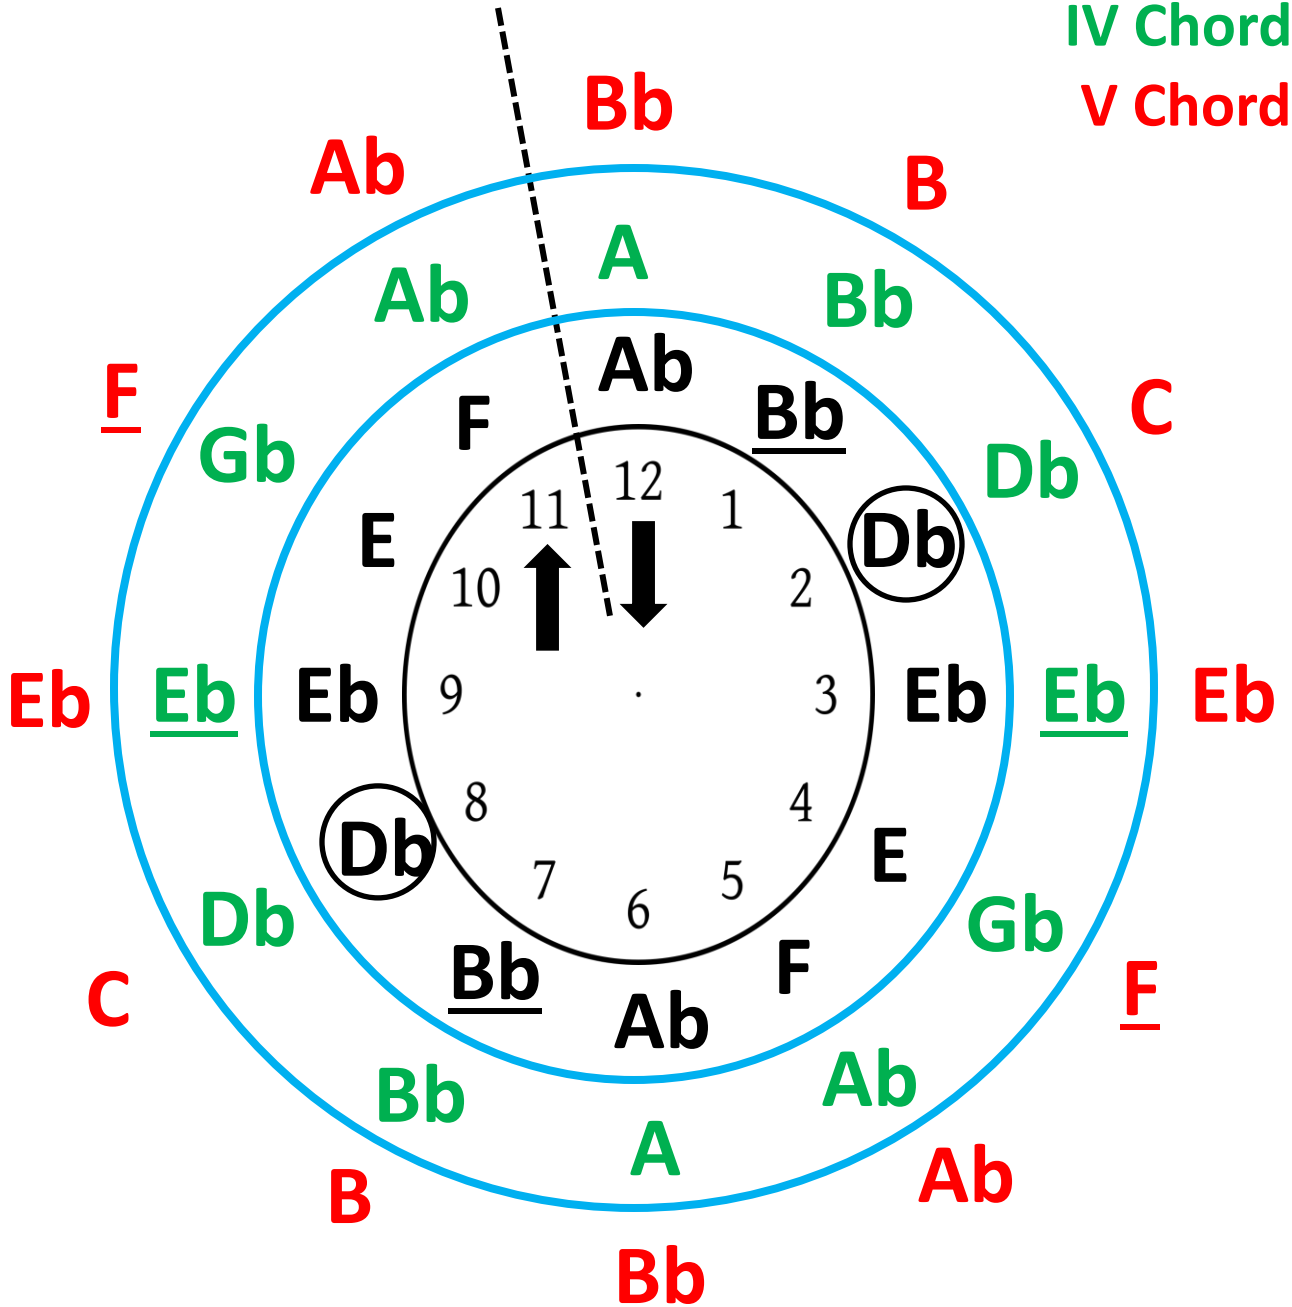

# Db Major Bb minor 12 Bar Blues "Clock"

Bass Clef

Key: I Chord

IV Chord

V Chord

# Db Major Bb minor 12 Bar Blues "Clock"

Bb Instruments

Key: I Chord

IV Chord

V Chord

# *Db Major Bb minor 12 Bar Blues "Clock"*

E♭ Instruments

Key: I Chord

IV Chord

V Chord

# Db Major Bb minor 12 Bar Blues "Clock"

French Horn

Key: I Chord

IV Chord

V Chord