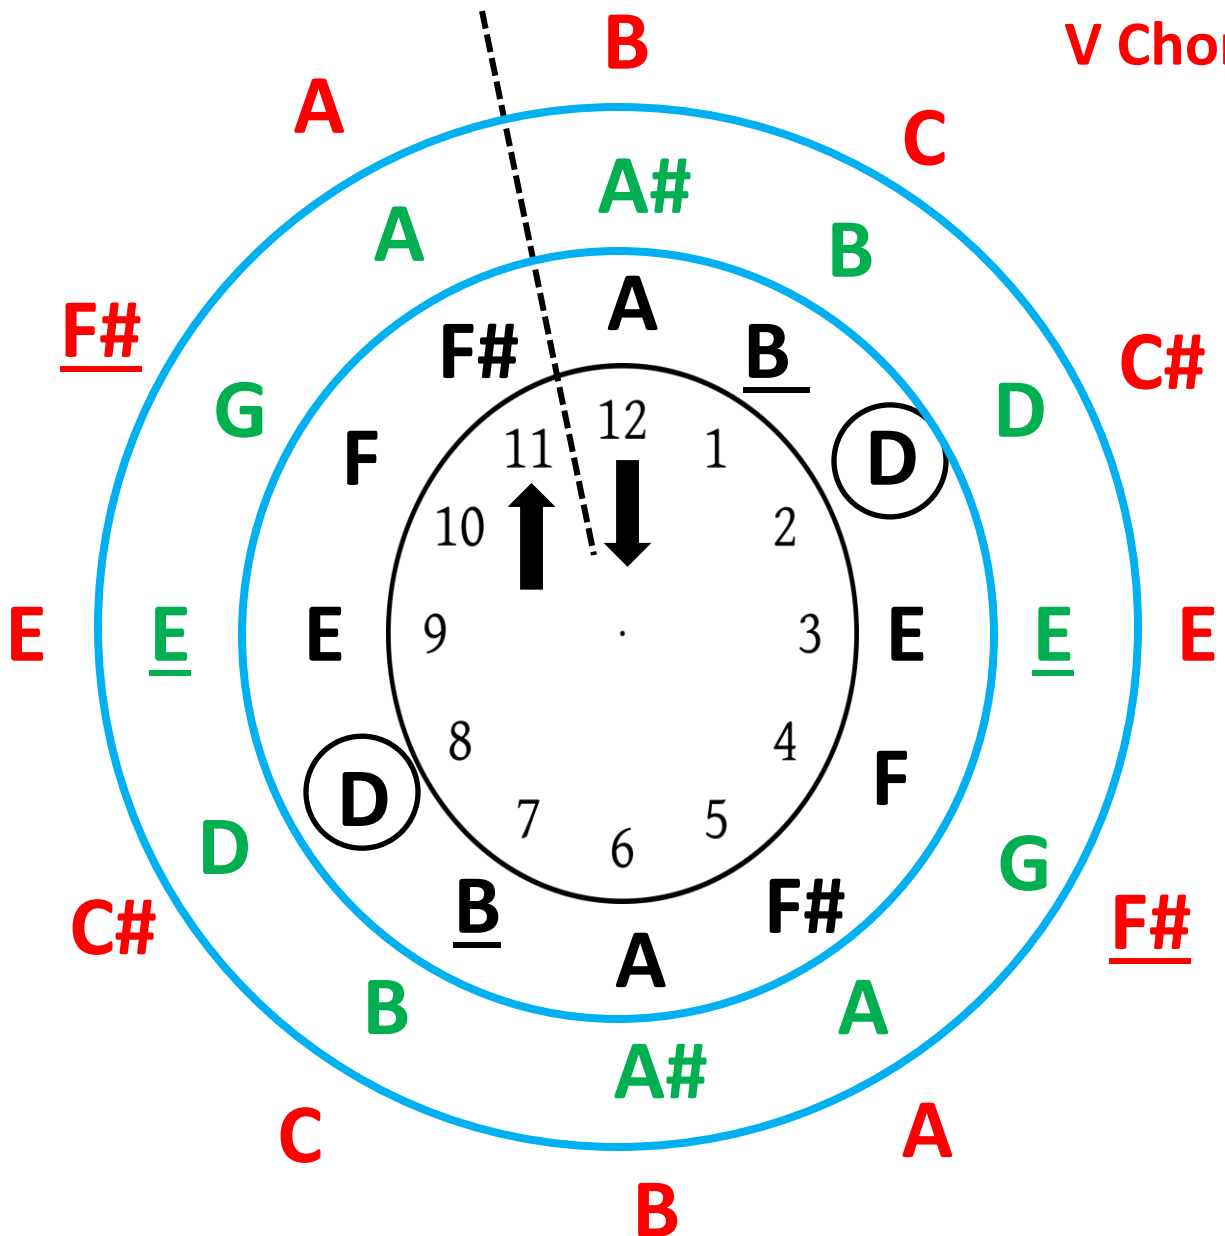

# C Major A minor 12 Bar Blues "Clock"

Bb Instruments

Key: I Chord

IV Chord

V Chord

# C Major A minor 12 Bar Blues "Clock"

C Instruments

Key: I Chord

IV Chord

V Chord

# C Major A minor 12 Bar Blues "Clock"

E♭ Instruments

Key: I Chord

IV Chord

V Chord

# C Major A minor 12 Bar Blues "Clock"

F Instruments

Key: I Chord

IV Chord

V Chord