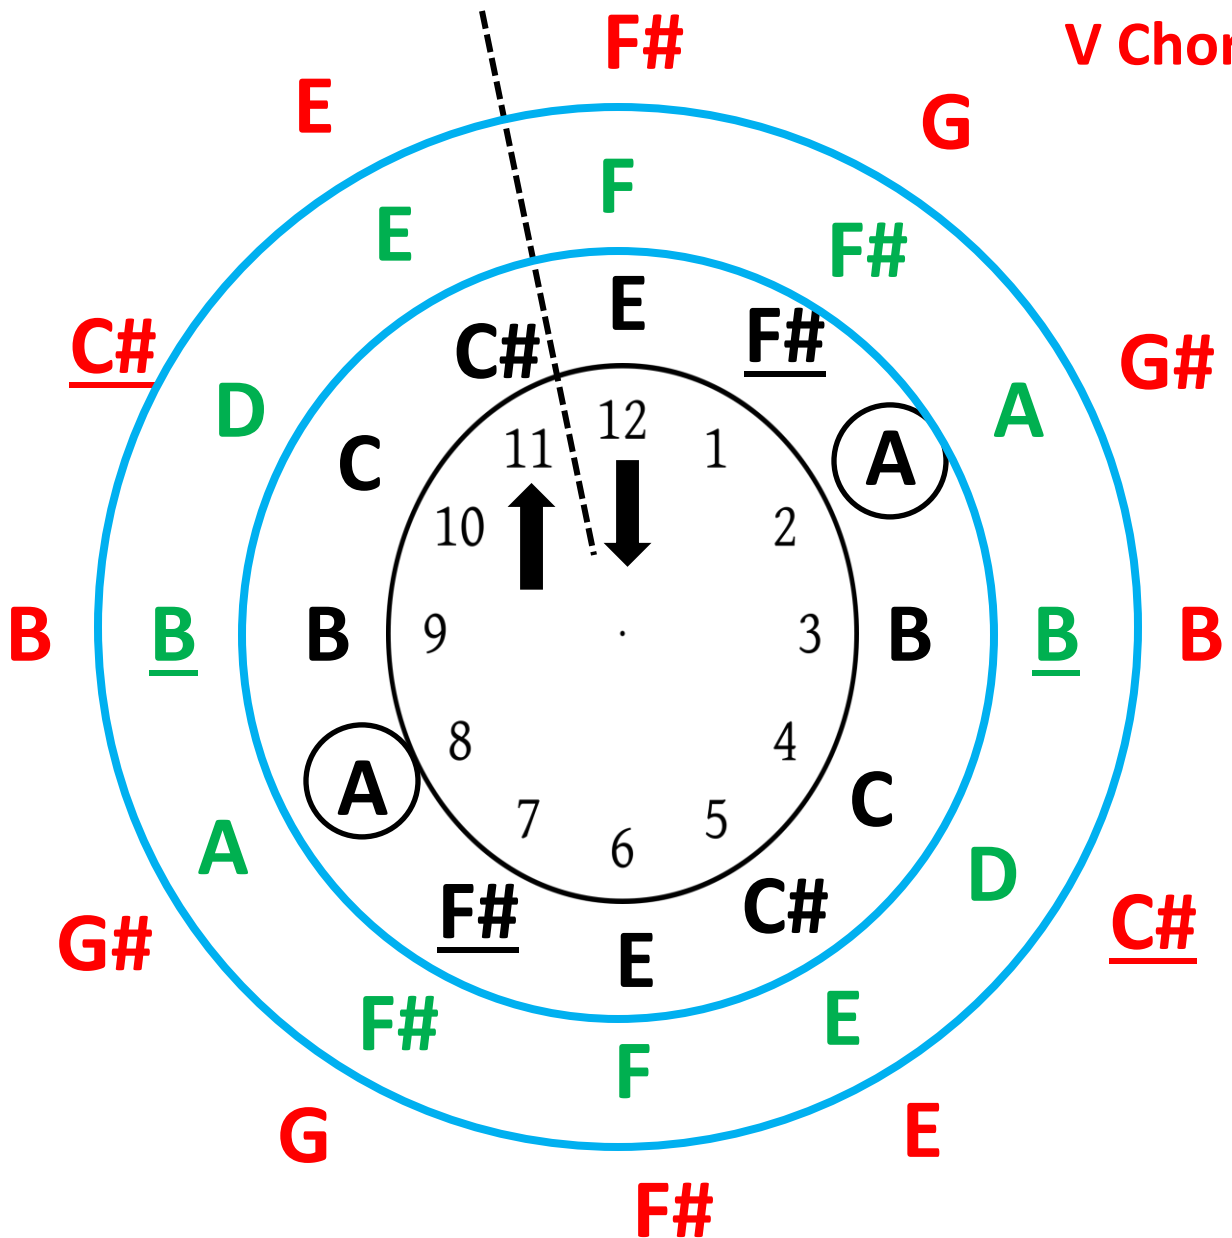

# C Major A minor 12 Bar Blues "Clock"

Bb Instruments

Key: I Chord

IV Chord

V Chord

# C Major A minor 12 Bar Blues "Clock"

C Instruments

Key: I Chord

IV Chord

V Chord

# C Major A minor 12 Bar Blues "Clock"

E♭ Instruments

Key: I Chord

IV Chord

V Chord

# C Major A minor 12 Bar Blues "Clock"

F Instruments

Key: I Chord

IV Chord

V Chord