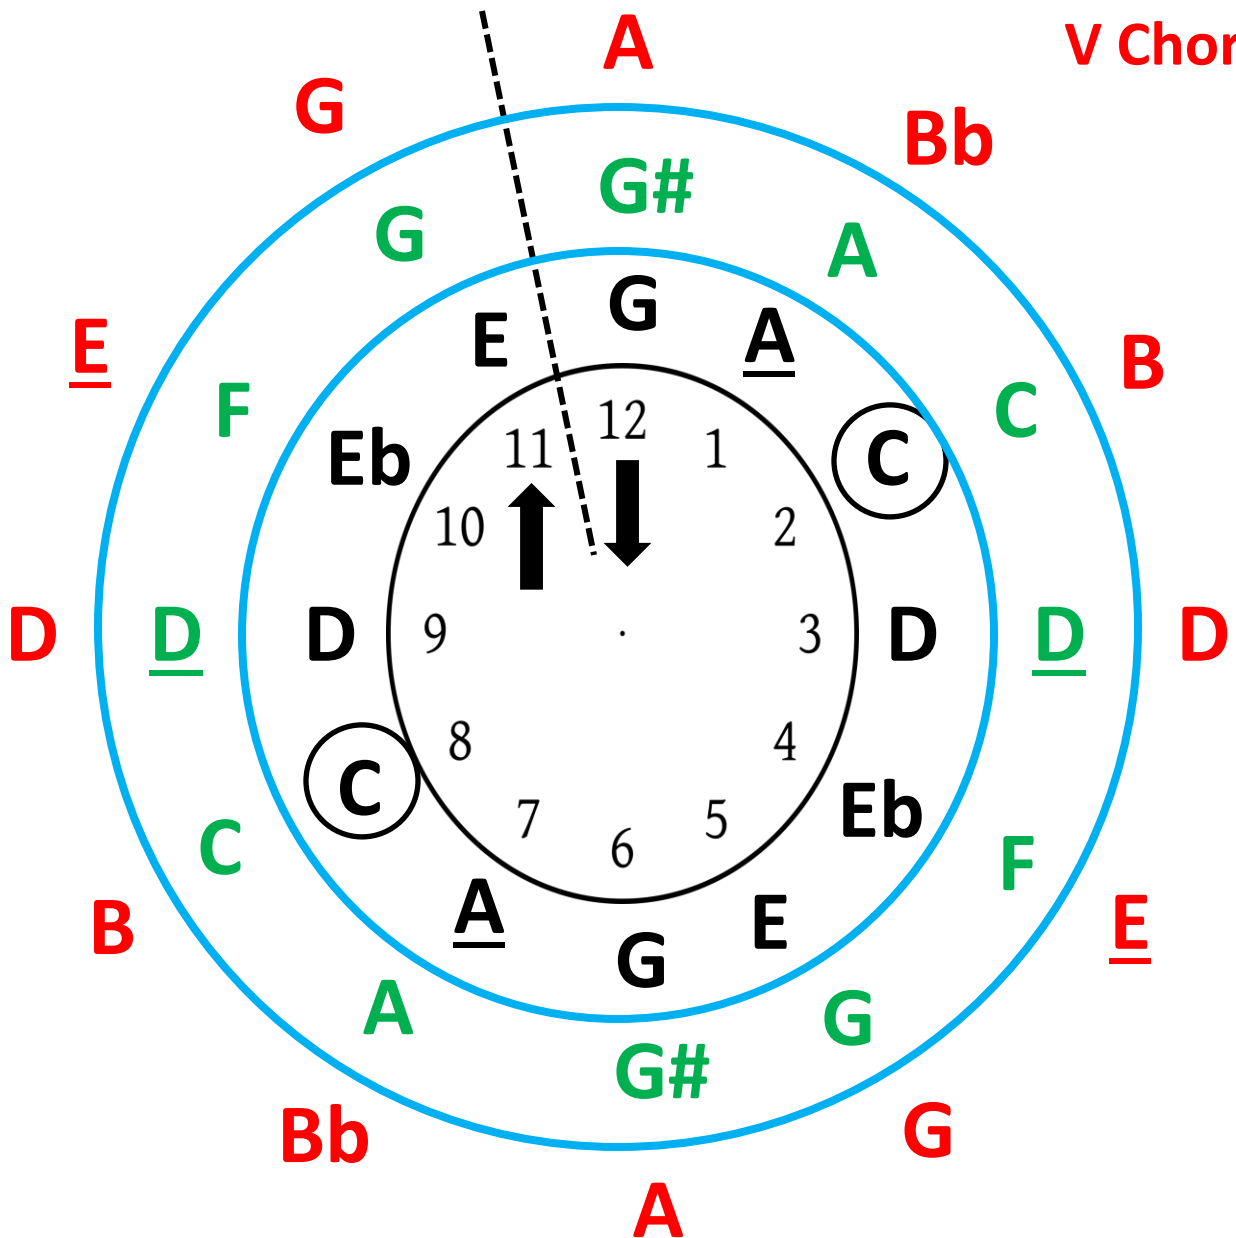

# C Major A minor 12 Bar Blues "Clock"

Bb Instruments

Key: I Chord

IV Chord

V Chord

# C Major A minor 12 Bar Blues "Clock"

C Instruments

Key: I Chord

IV Chord

V Chord

# C Major A minor 12 Bar Blues "Clock"

E♭ Instruments

Key: I Chord

IV Chord

V Chord

# C Major A minor 12 Bar Blues "Clock"

F Instruments

Key: I Chord

IV Chord

V Chord