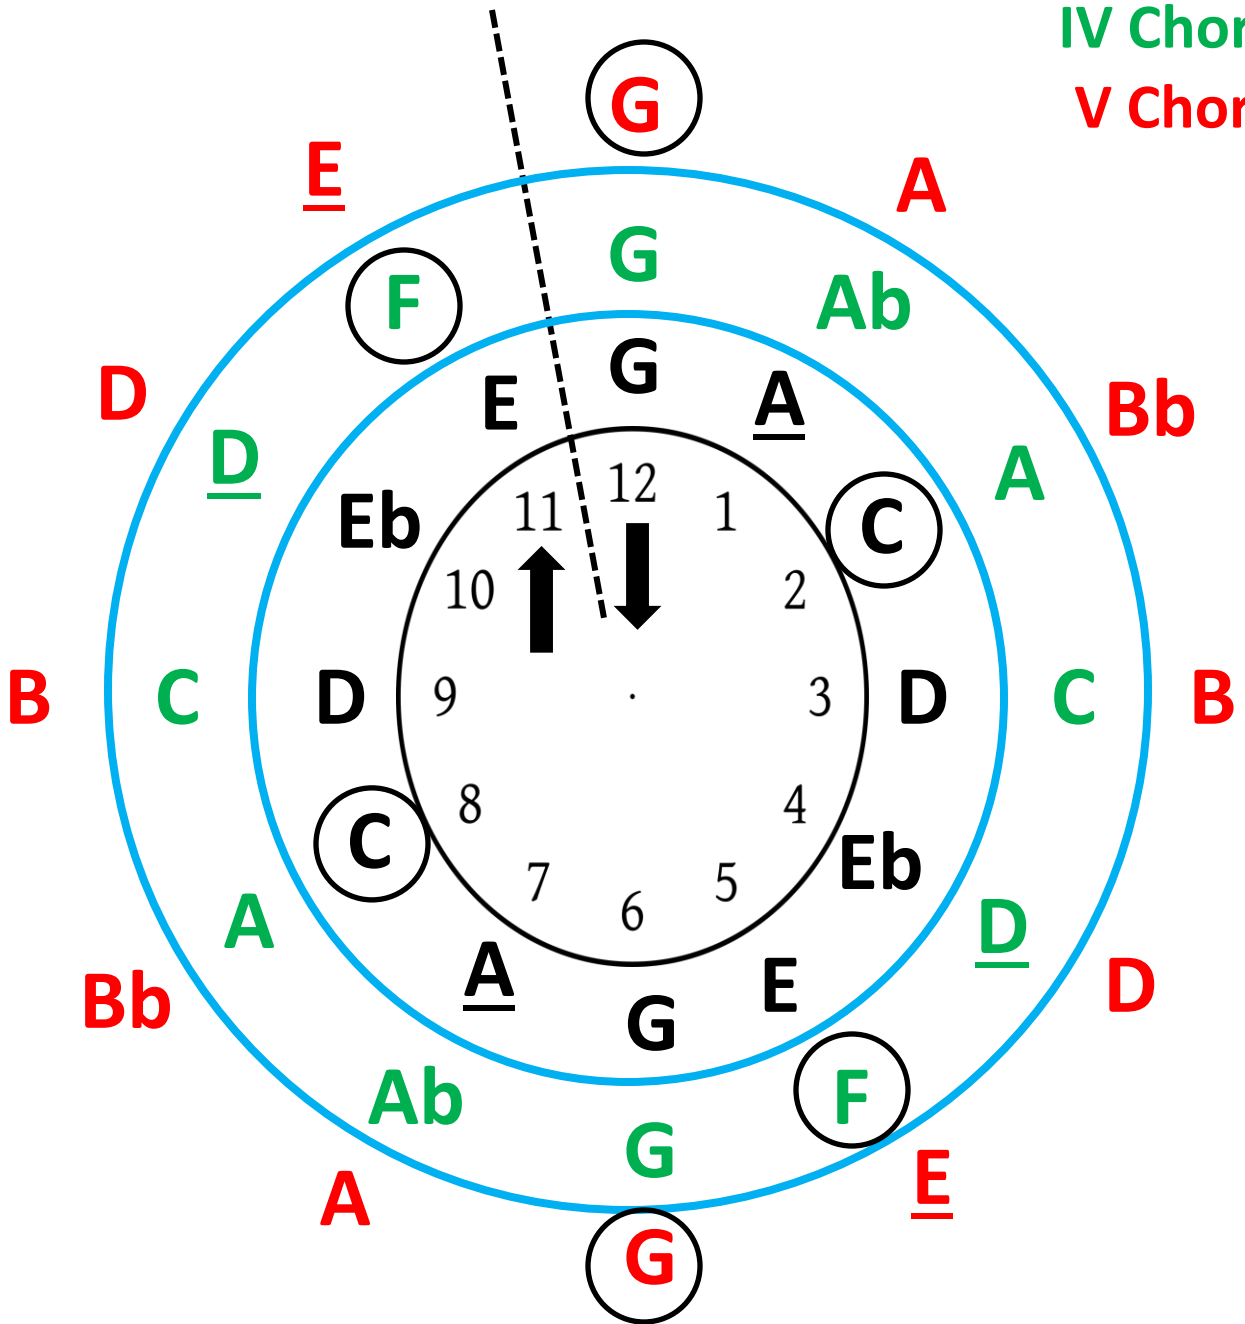

Bb Major G minor 12 Bar Blues "Clock"

Bass Clef

Key: I Chord

IV Chord

V Chord

Bb Major G minor 12 Bar Blues "Clock"

Bb Instruments

Key: I Chord

IV Chord

V Chord

Bb Major G minor 12 Bar Blues "Clock"

C Instruments

Key: I Chord

IV Chord

V Chord

Bb Major G minor 12 Bar Blues "Clock"

Eb Instruments

Key: I Chord

IV Chord

V Chord

Bb Major G minor 12 Bar Blues "Clock"

F Instruments

Key: I Chord

IV Chord

V Chord