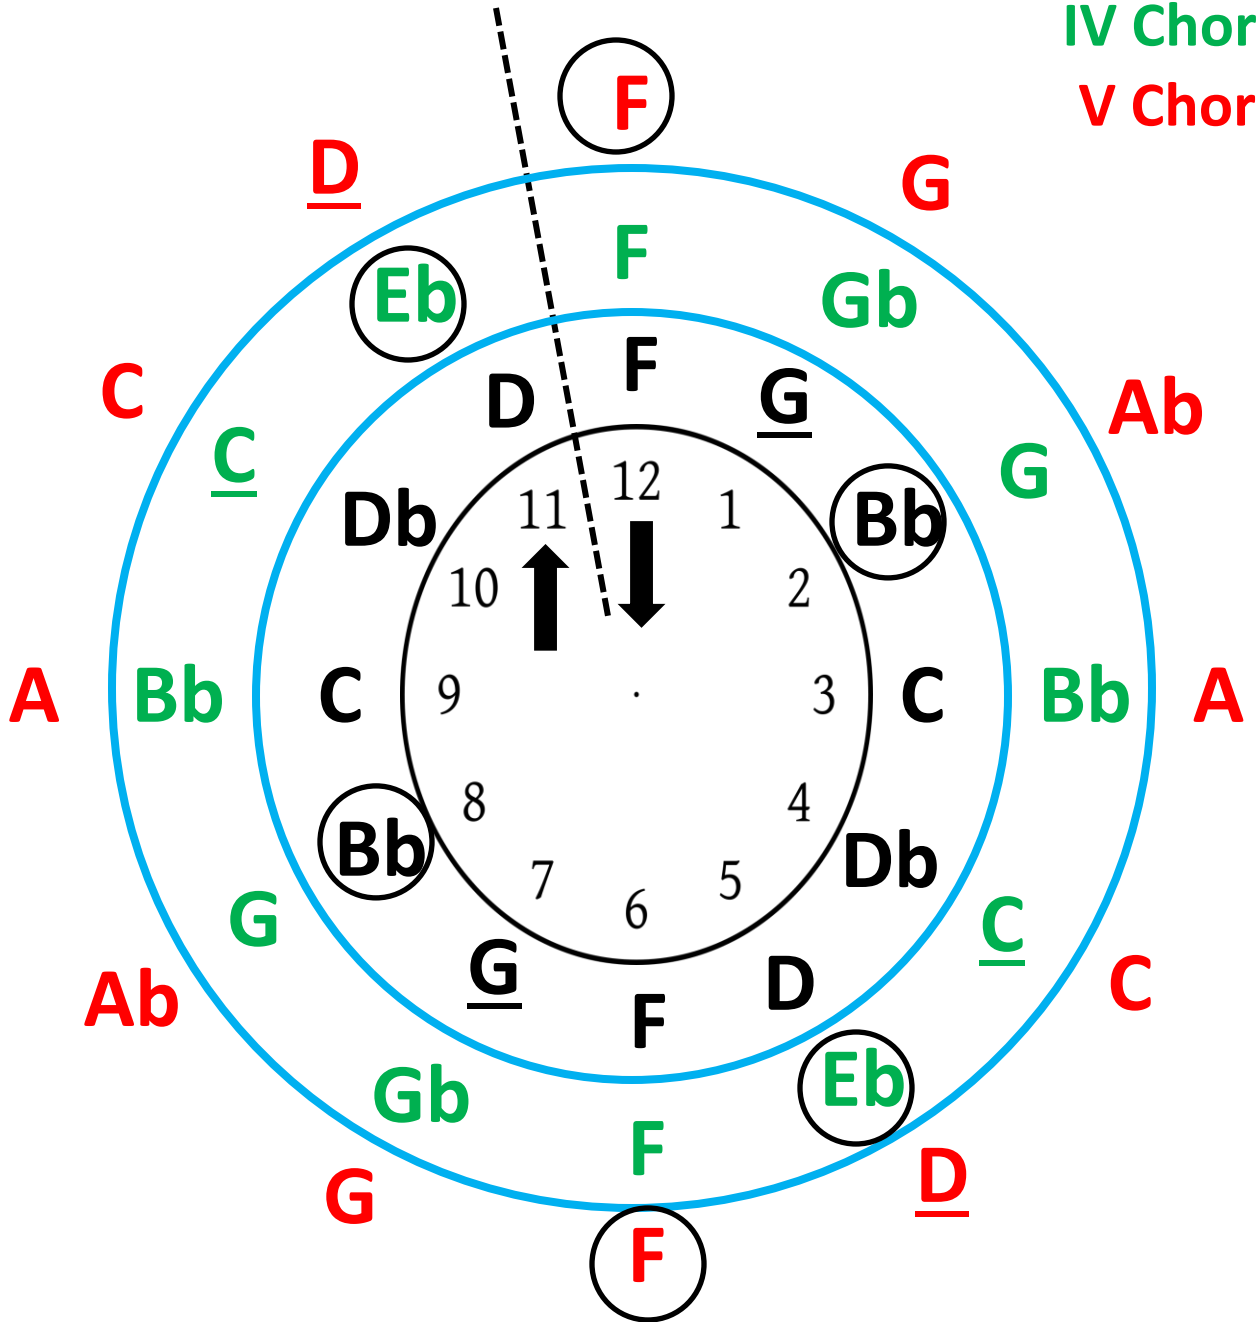

Bb Major G minor 12 Bar Blues "Clock"

Bass Clef

Key: I Chord

IV Chord

V Chord

Bb Major G minor 12 Bar Blues "Clock"

Bb Instruments

Key: I Chord

IV Chord

V Chord

Bb Major G minor 12 Bar Blues "Clock"

C Instruments

Key: I Chord

IV Chord

V Chord

Bb Major G minor 12 Bar Blues "Clock"

Eb Instruments

Key: I Chord

IV Chord

V Chord

Bb Major G minor 12 Bar Blues "Clock"

F Instruments

Key: I Chord

IV Chord