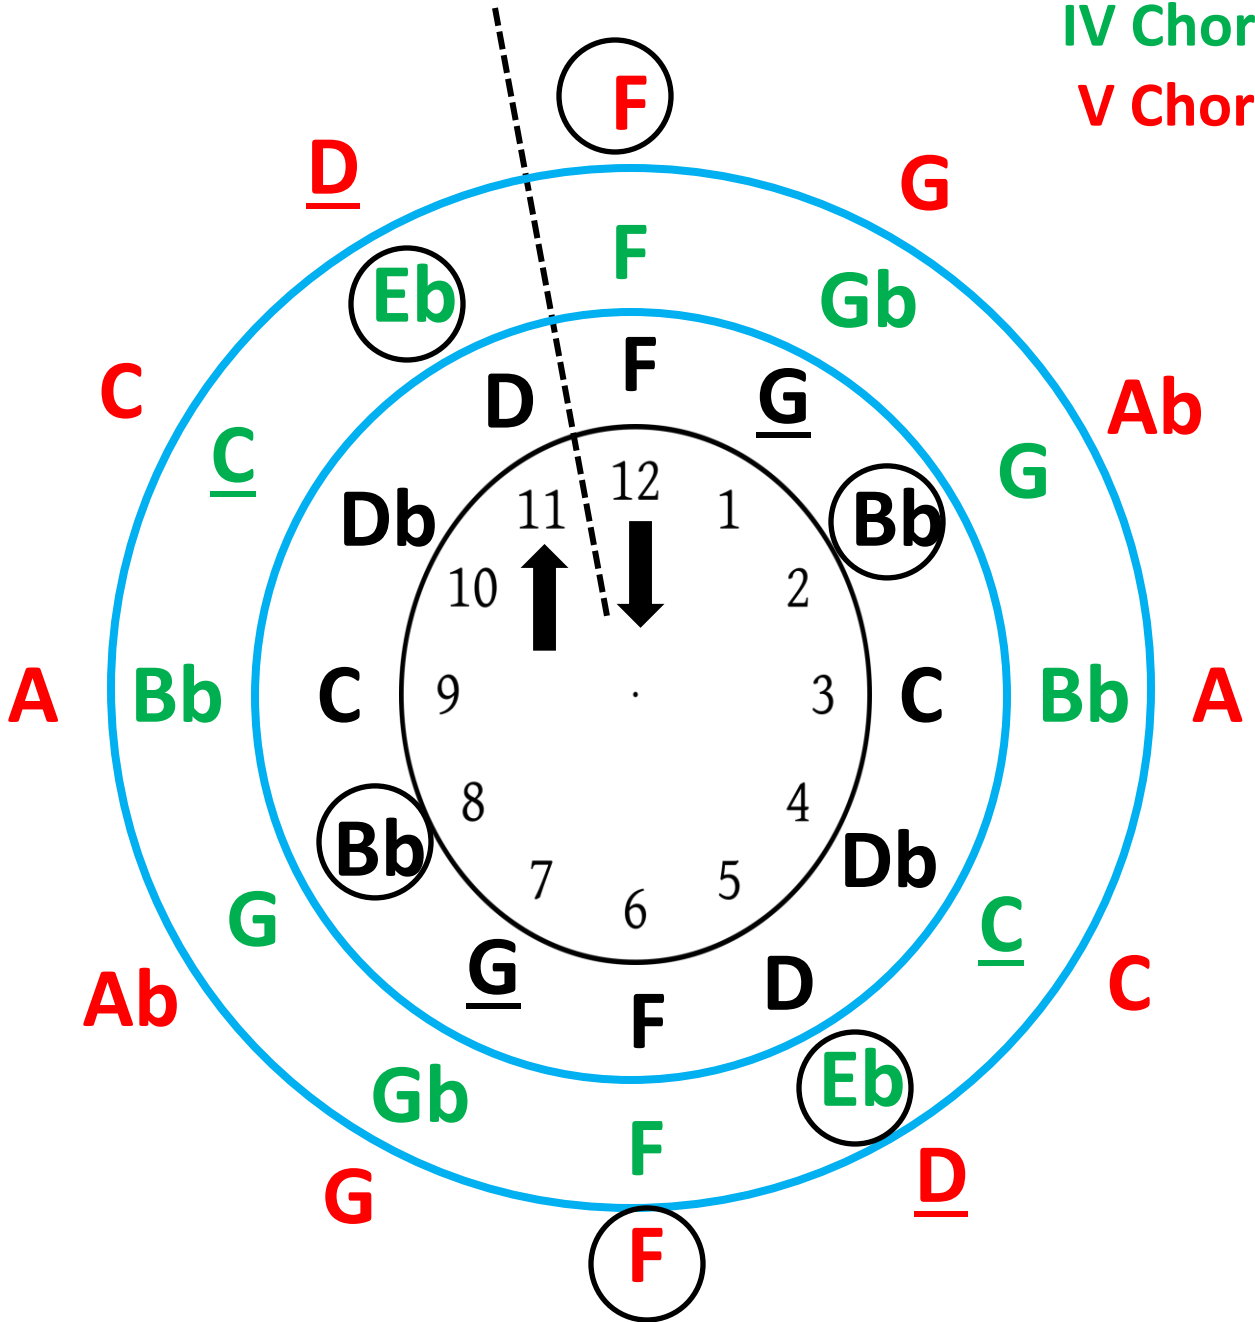

Bb Major G minor 12 Bar Blues "Clock"

Bass Clef

Key: I Chord

IV Chord

V Chord

Bb Major G minor 12 Bar Blues "Clock"

Bb Instruments

Key: I Chord

IV Chord

V Chord

Bb Major G minor 12 Bar Blues "Clock"

C Instruments

Key: I Chord

IV Chord

V Chord

Bb Major G minor 12 Bar Blues "Clock"

Eb Instruments

Key: I Chord

IV Chord

V Chord

Bb Major G minor 12 Bar Blues "Clock"

F Instruments

Key: I Chord

IV Chord