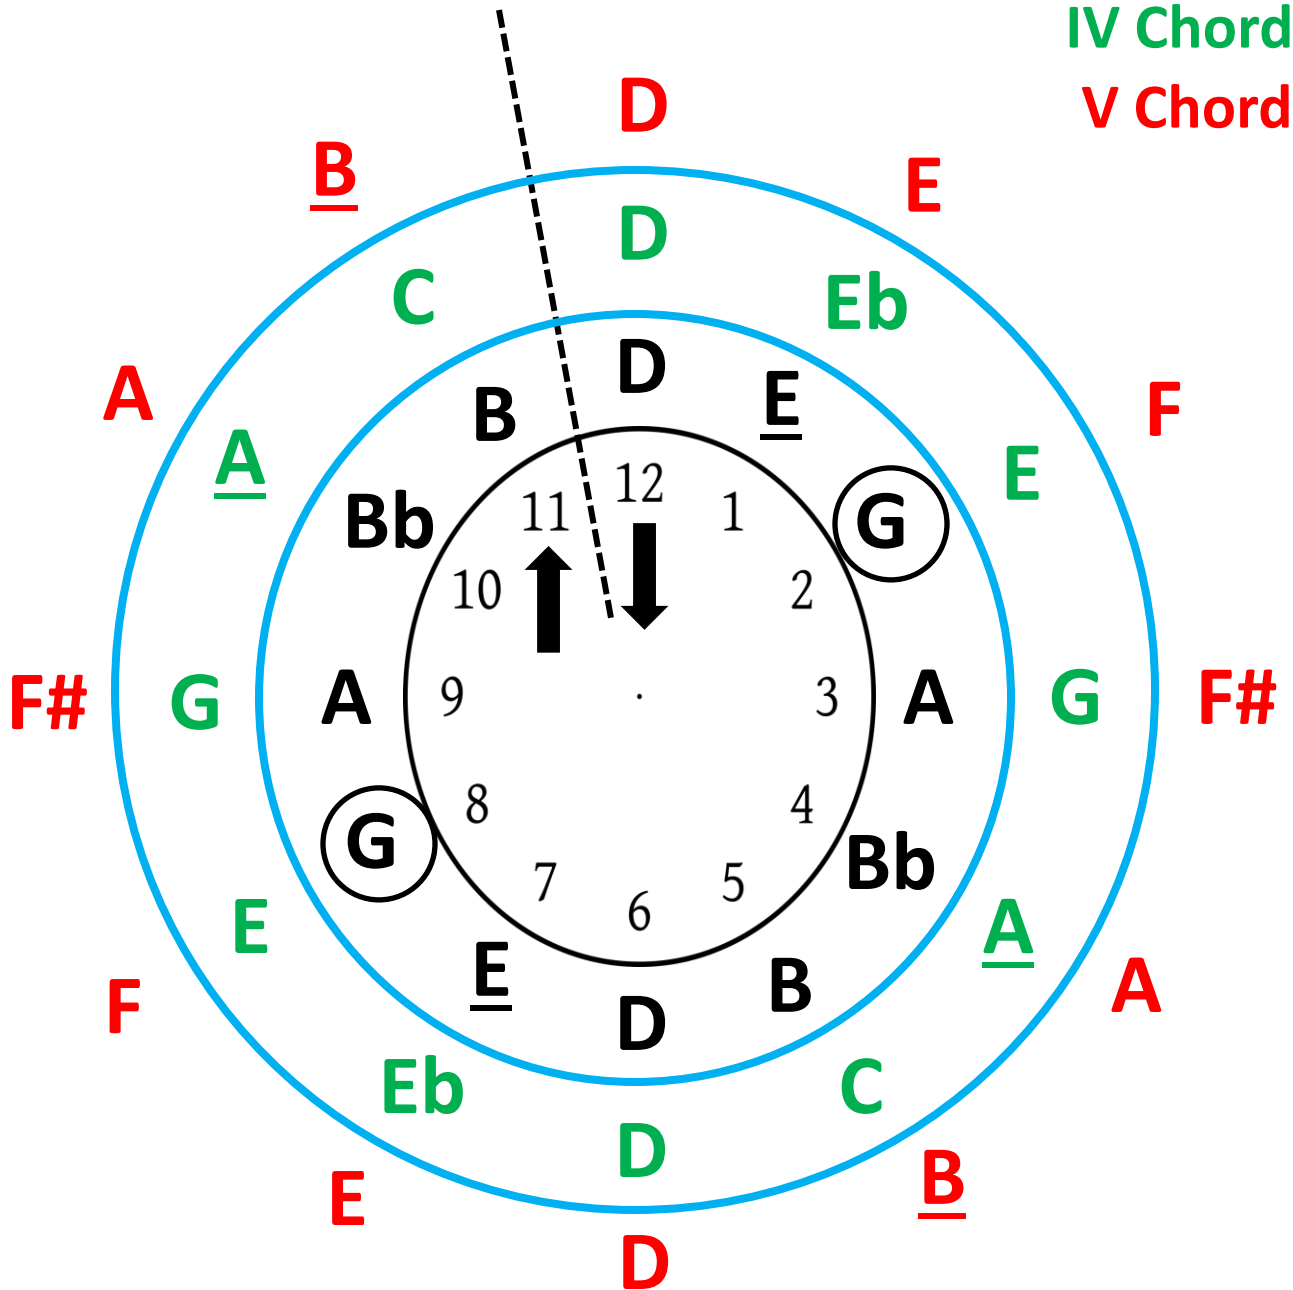

Bb Major G minor 12 Bar Blues "Clock"

Bass Clef

Key: I Chord

IV Chord

V Chord

Bb Major G minor 12 Bar Blues "Clock"

Bb Instruments

Key: I Chord

IV Chord

V Chord

Bb Major G minor 12 Bar Blues "Clock"

C Instruments

Key: I Chord

IV Chord

V Chord

Bb Major G minor 12 Bar Blues "Clock"

Eb Instruments

Key: I Chord

IV Chord

V Chord

Bb Major G minor 12 Bar Blues "Clock"

F Instruments

Key: I Chord

IV Chord