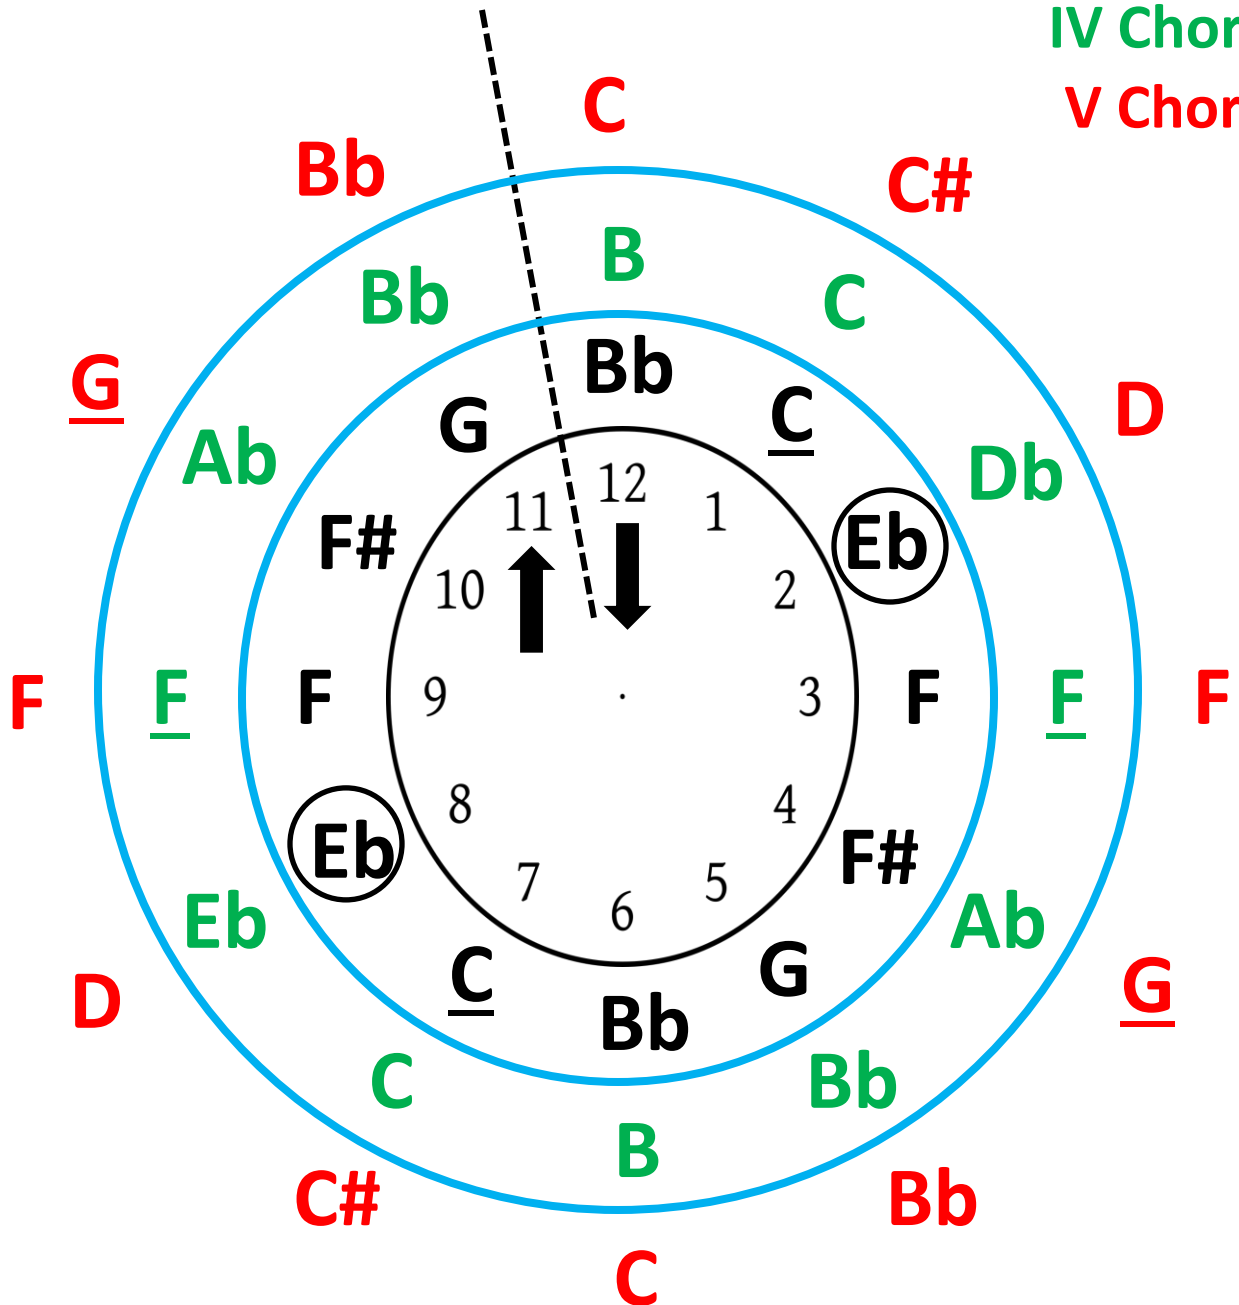

Eb Major C minor 12 Bar Blues "Clock"

Bass Clef

Key: I Chord

IV Chord

V Chord

E♭ Major C minor 12 Bar Blues "Clock"

B♭ Instruments

Key: I Chord

IV Chord

V Chord

Eb Major C minor 12 Bar Blues "Clock"

Eb Instruments

Key: I Chord

IV Chord

V Chord

Eb Major C minor 12 Bar Blues "Clock"

C Instruments

Key: I Chord

IV Chord

V Chord

C Major Eb minor 12 Bar Blues "Clock"

French Horn

Key: I Chord

IV Chord