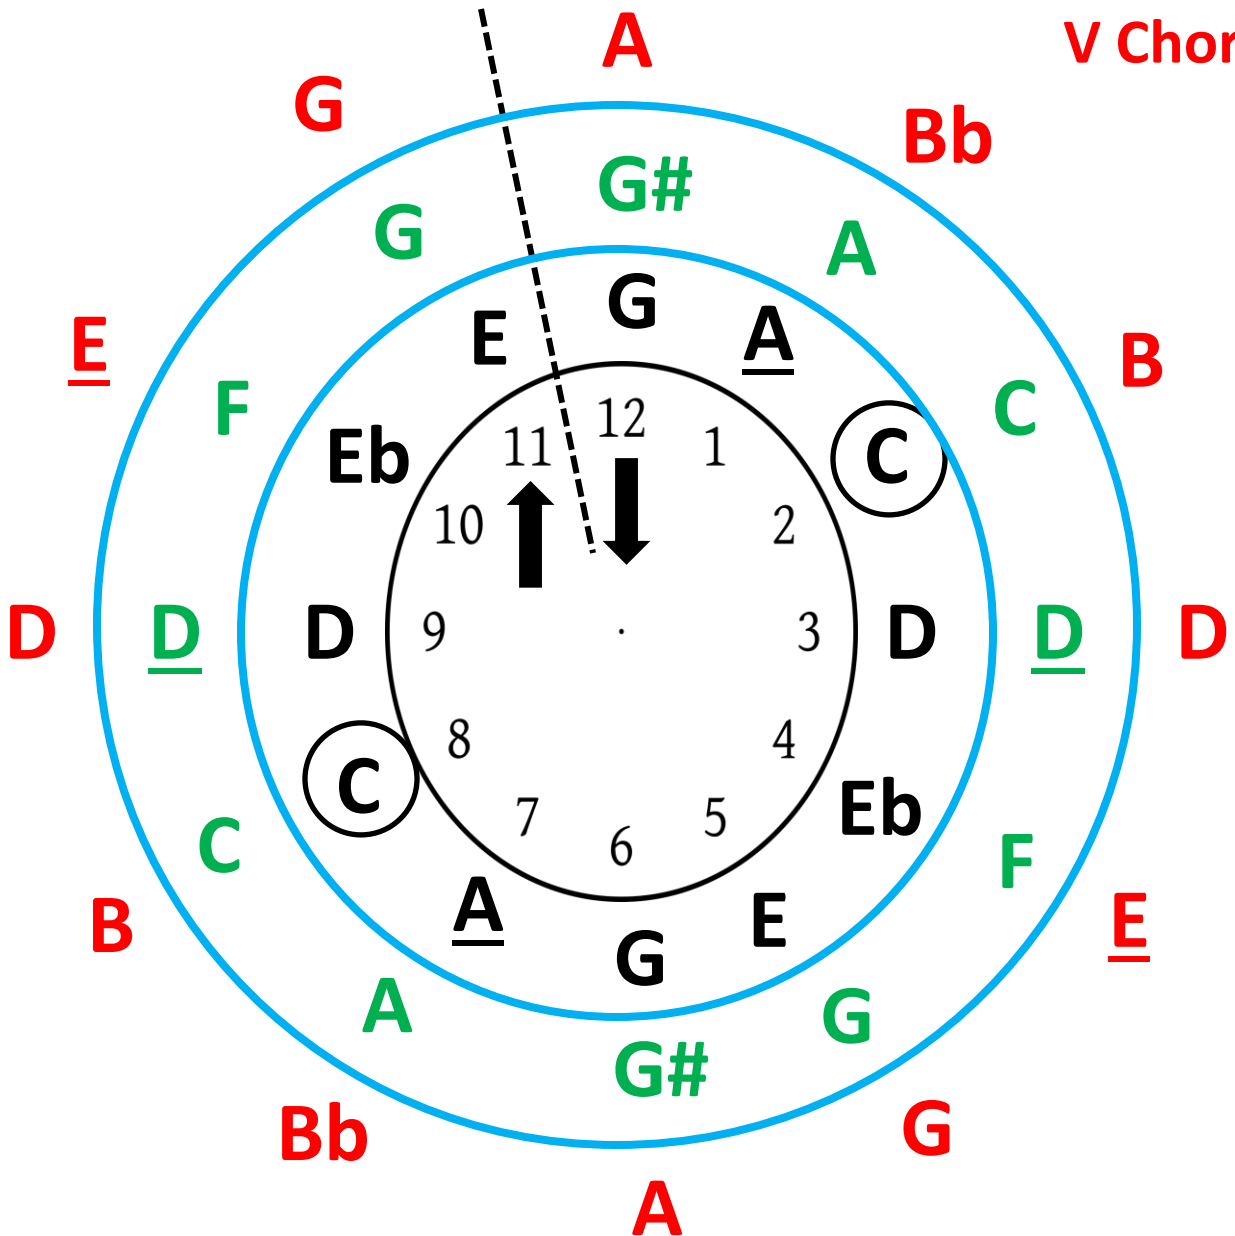

Eb Major C minor 12 Bar Blues "Clock"

Bass Clef

Key: I Chord

IV Chord

V Chord

E♭ Major C minor 12 Bar Blues "Clock"

B♭ Instruments

Key: I Chord

IV Chord

V Chord

Eb Major C minor 12 Bar Blues "Clock"

Eb Instruments

Key: I Chord

IV Chord

V Chord

Eb Major C minor 12 Bar Blues "Clock"

C Instruments

Key: I Chord

IV Chord

V Chord

C Major Eb minor 12 Bar Blues "Clock"

French Horn

Key: I Chord

IV Chord