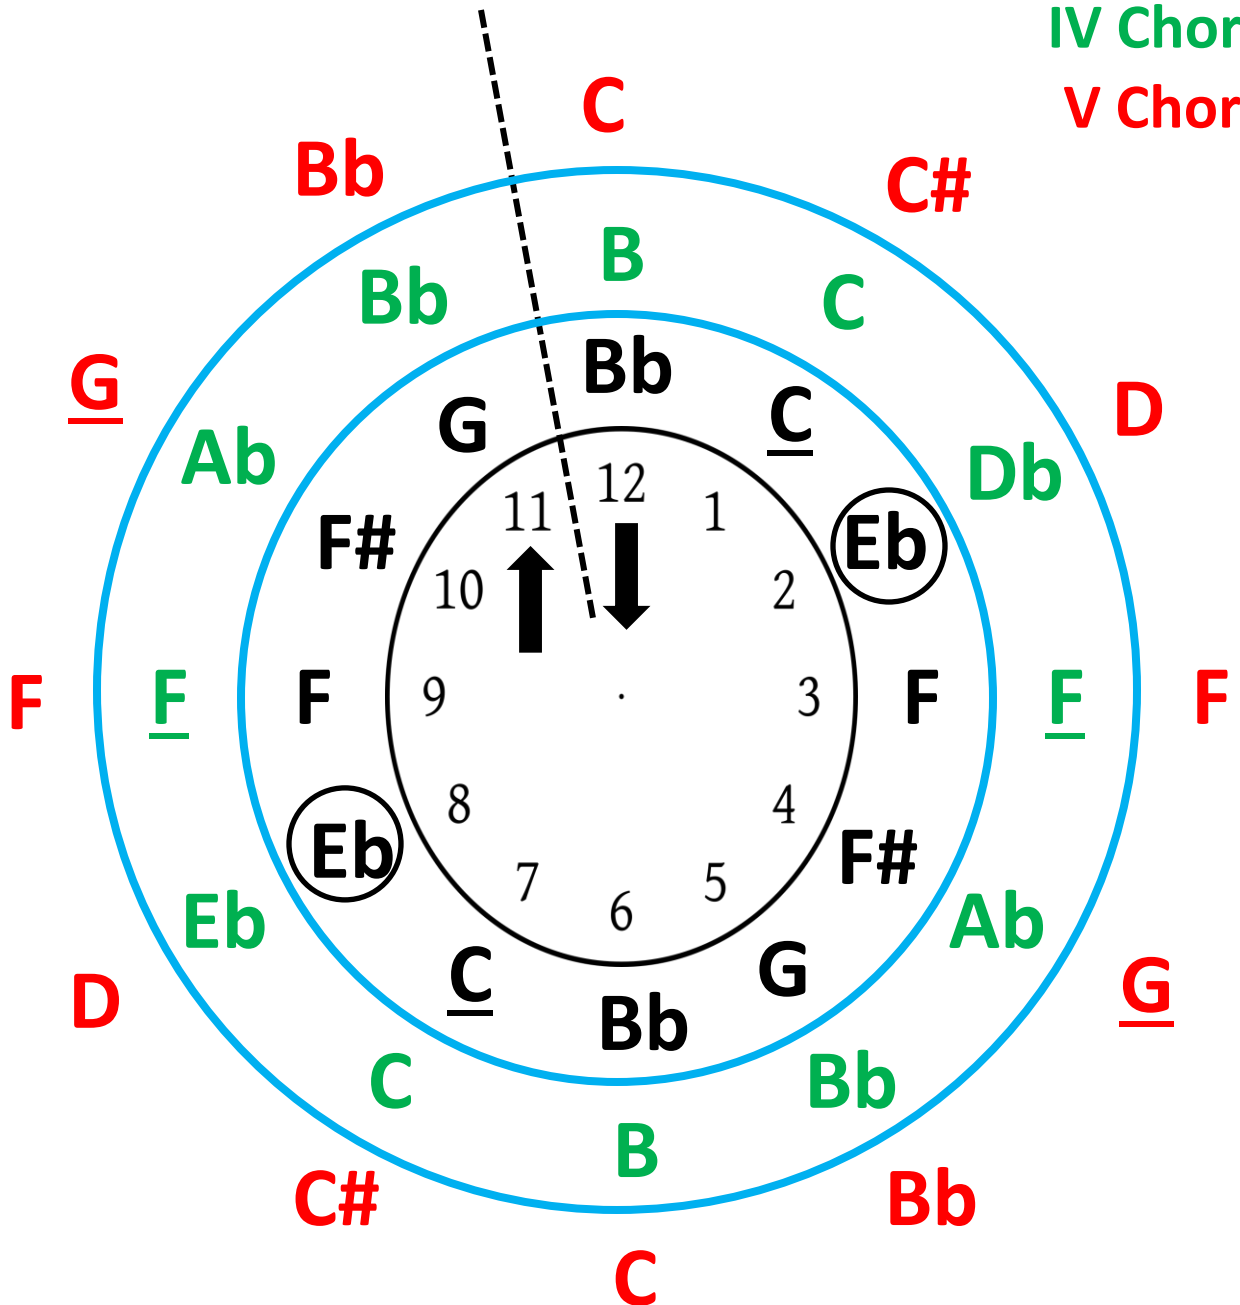

Eb Major C minor 12 Bar Blues "Clock"

Bass Clef

Key: I Chord

IV Chord

V Chord

E♭ Major C minor 12 Bar Blues "Clock"

B♭ Instruments

Key: I Chord

IV Chord

V Chord

Eb Major C minor 12 Bar Blues "Clock"

Eb Instruments

Key: I Chord

IV Chord

V Chord

Eb Major C minor 12 Bar Blues "Clock"

C Instruments

Key: I Chord

IV Chord

V Chord

C Major Eb minor 12 Bar Blues "Clock"

French Horn

Key: I Chord

IV Chord