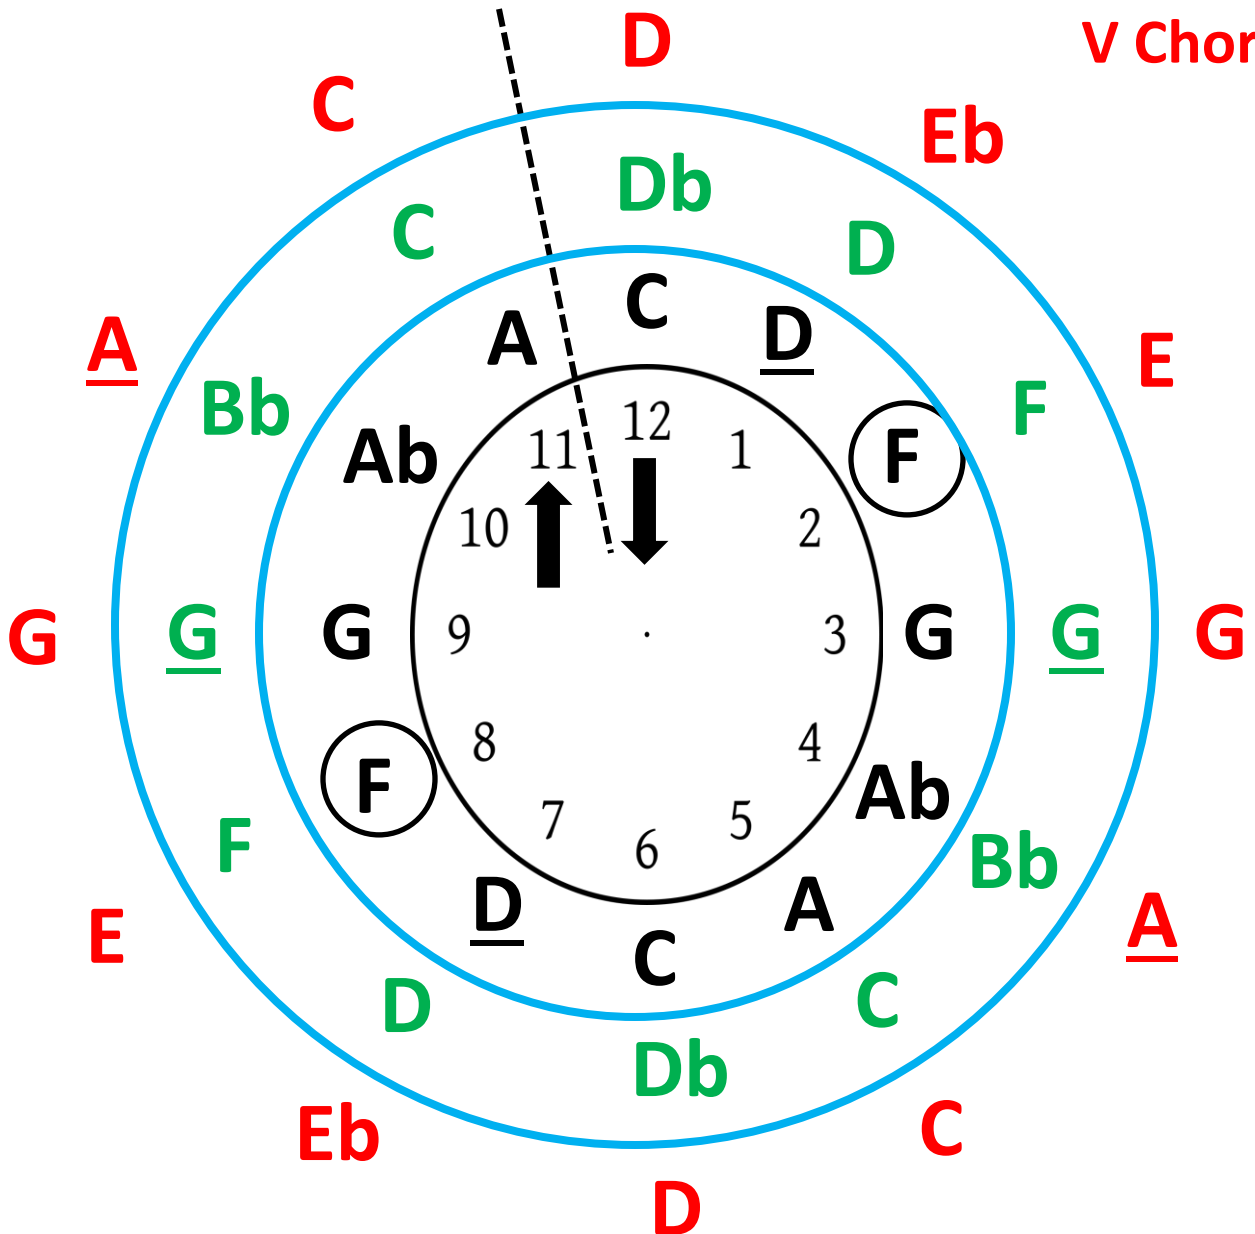

Eb Major C minor 12 Bar Blues "Clock"

Bass Clef

Key: I Chord

IV Chord

V Chord

E♭ Major C minor 12 Bar Blues "Clock"

B♭ Instruments

Key: I Chord

IV Chord

V Chord

Eb Major C minor 12 Bar Blues "Clock"

Eb Instruments

Key: I Chord

IV Chord

V Chord

Eb Major C minor 12 Bar Blues "Clock"

C Instruments

Key: I Chord

IV Chord

V Chord

C Major Eb minor 12 Bar Blues "Clock"

French Horn

Key: I Chord

IV Chord