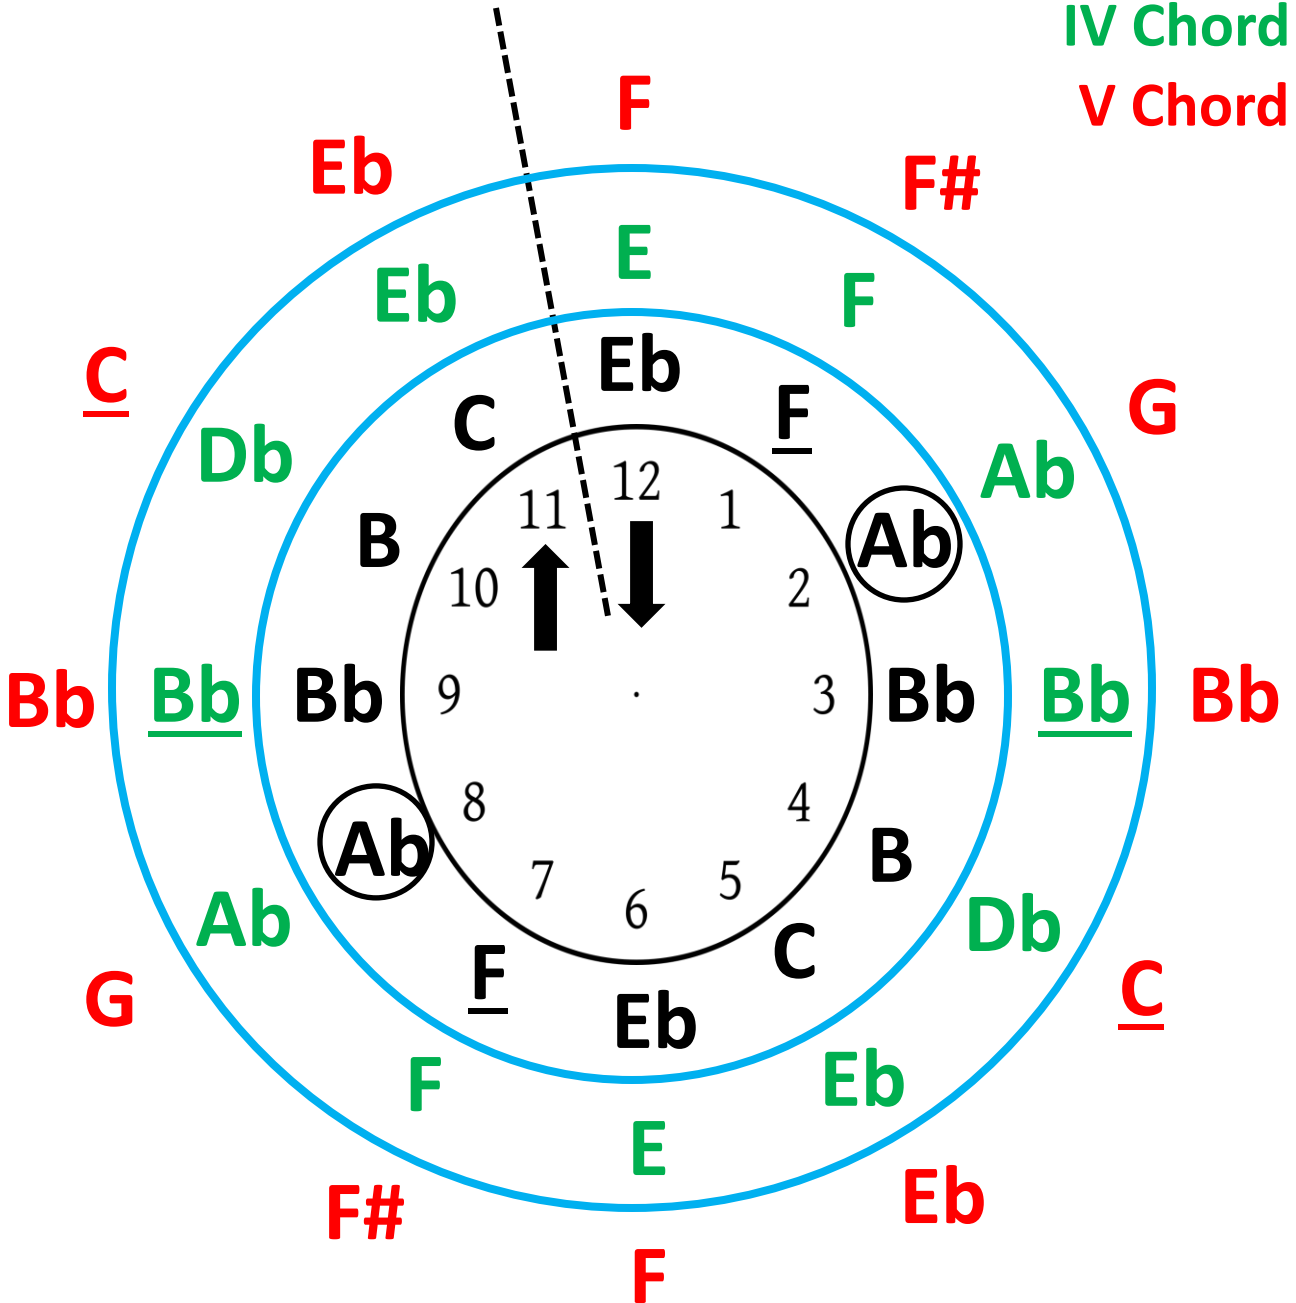

# Ab Major F minor 12 Bar Blues "Clock"

Bass Clef

Key: I Chord

IV Chord

V Chord

# Ab Major F minor 12 Bar Blues "Clock"

Bb Instruments

Key: I Chord

IV Chord

V Chord

# Ab Major F minor 12 Bar Blues "Clock"

C Instruments

Key: I Chord

IV Chord

V Chord

# Ab Major F minor 12 Bar Blues "Clock"

French Horn

Key: I Chord

IV Chord

V Chord