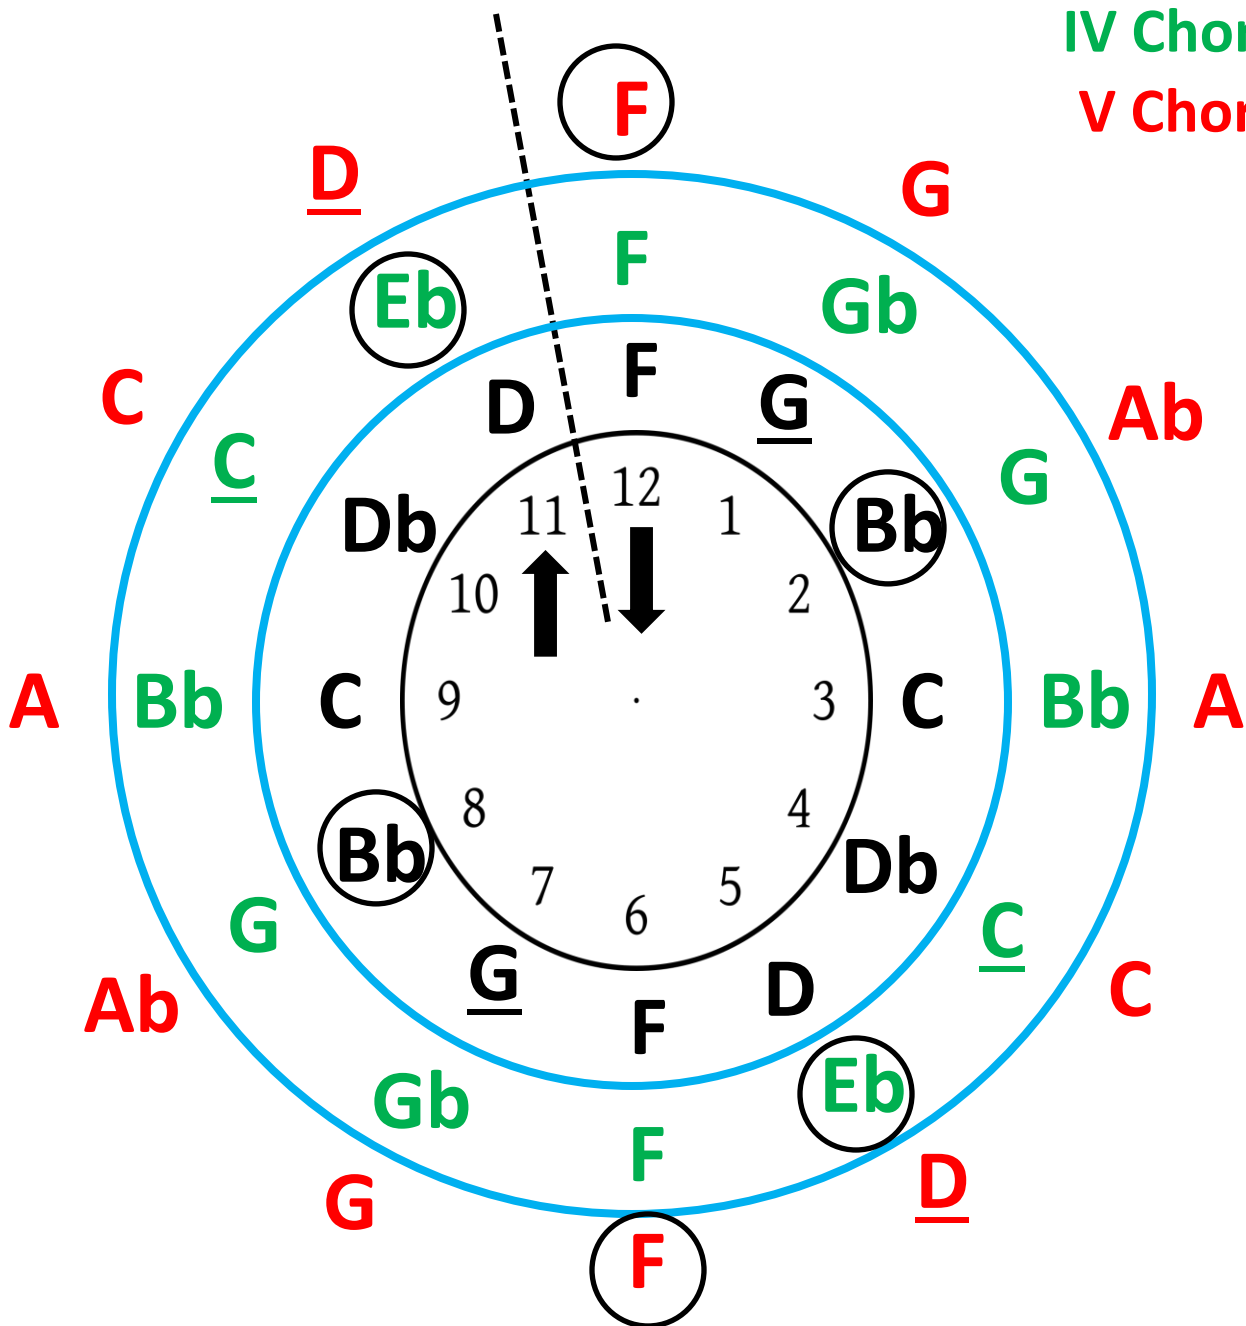

# Ab Major F minor 12 Bar Blues "Clock"

Bass Clef

Key: I Chord

IV Chord

V Chord

# Ab Major F minor 12 Bar Blues "Clock"

Bb Instruments

Key: I Chord

IV Chord

V Chord

# Ab Major F minor 12 Bar Blues "Clock"

C Instruments

Key: I Chord

IV Chord

V Chord

# Ab Major F minor 12 Bar Blues "Clock"

French Horn

Key: I Chord

IV Chord

V Chord