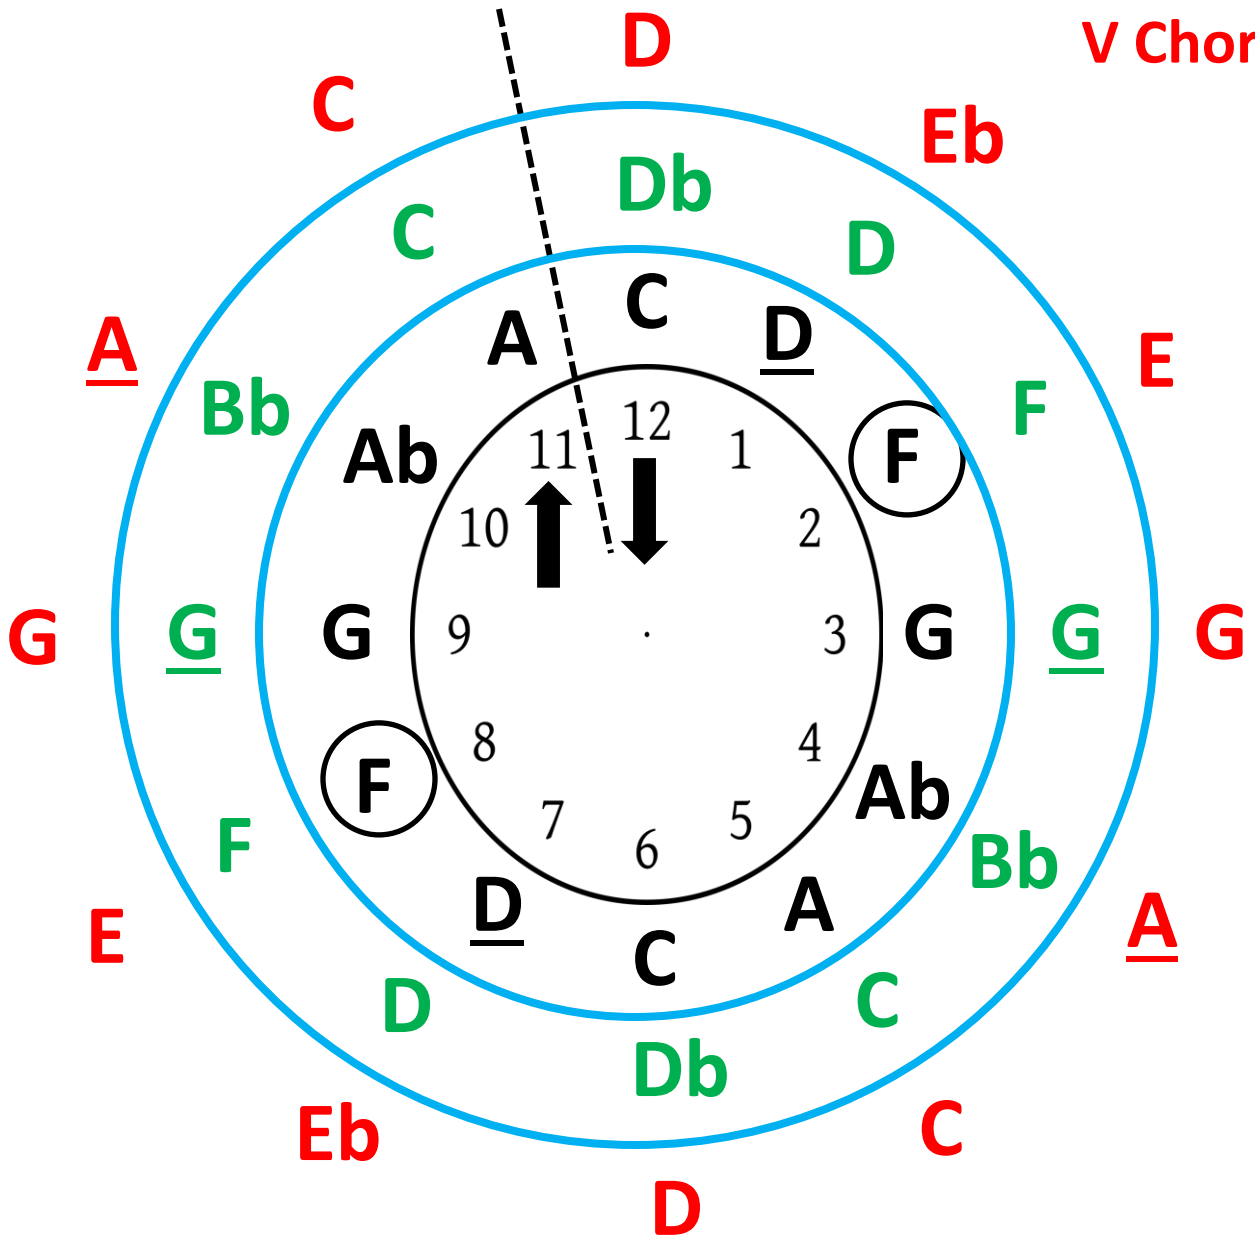

# Ab Major F minor 12 Bar Blues "Clock"

Bass Clef

Key: I Chord

IV Chord

V Chord

# Ab Major F minor 12 Bar Blues "Clock"

Bb Instruments

Key: I Chord

IV Chord

V Chord

# Ab Major F minor 12 Bar Blues "Clock"

Eb Instruments

Key: I Chord

IV Chord

V Chord

# Ab Major F minor 12 Bar Blues "Clock"

C Instruments

Key: I Chord

IV Chord

V Chord