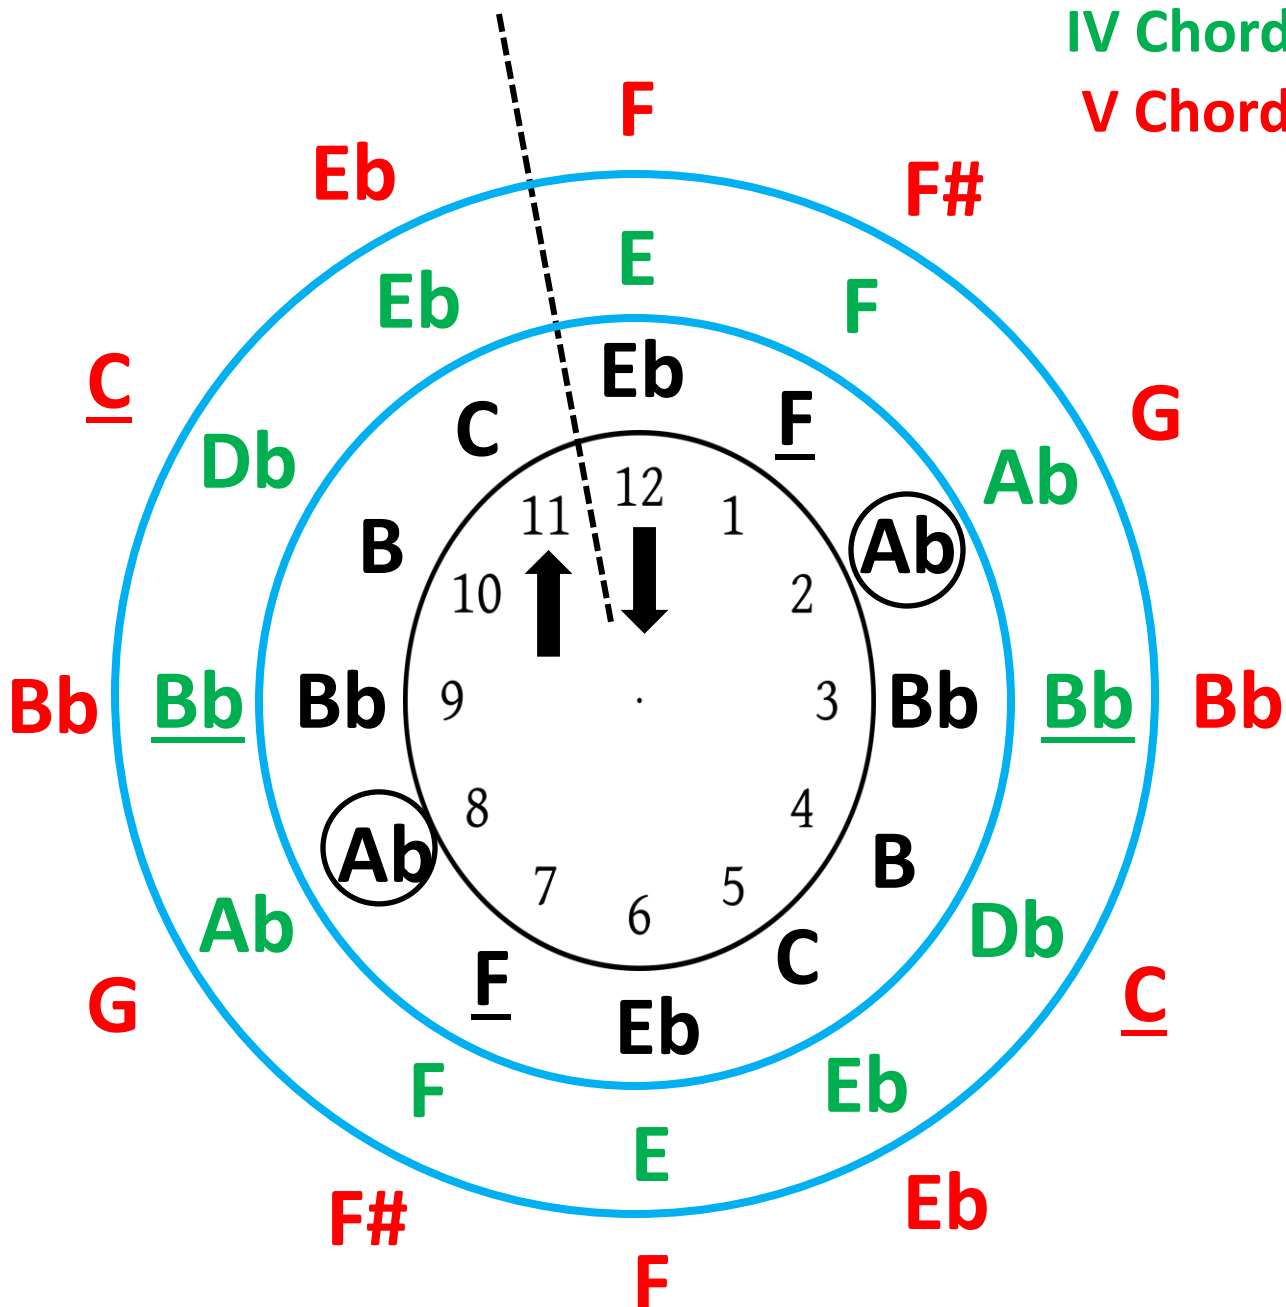

# Ab Major F minor 12 Bar Blues "Clock"

Bb Instruments

Key: I Chord

IV Chord

V Chord

# Ab Major F minor 12 Bar Blues "Clock"

Eb Instruments

Key: I Chord

IV Chord

V Chord

# Ab Major F minor 12 Bar Blues "Clock"

C Instruments

Key: I Chord

IV Chord

V Chord

# Ab Major F minor 12 Bar Blues "Clock"

French Horn

Key: I Chord

IV Chord

V Chord